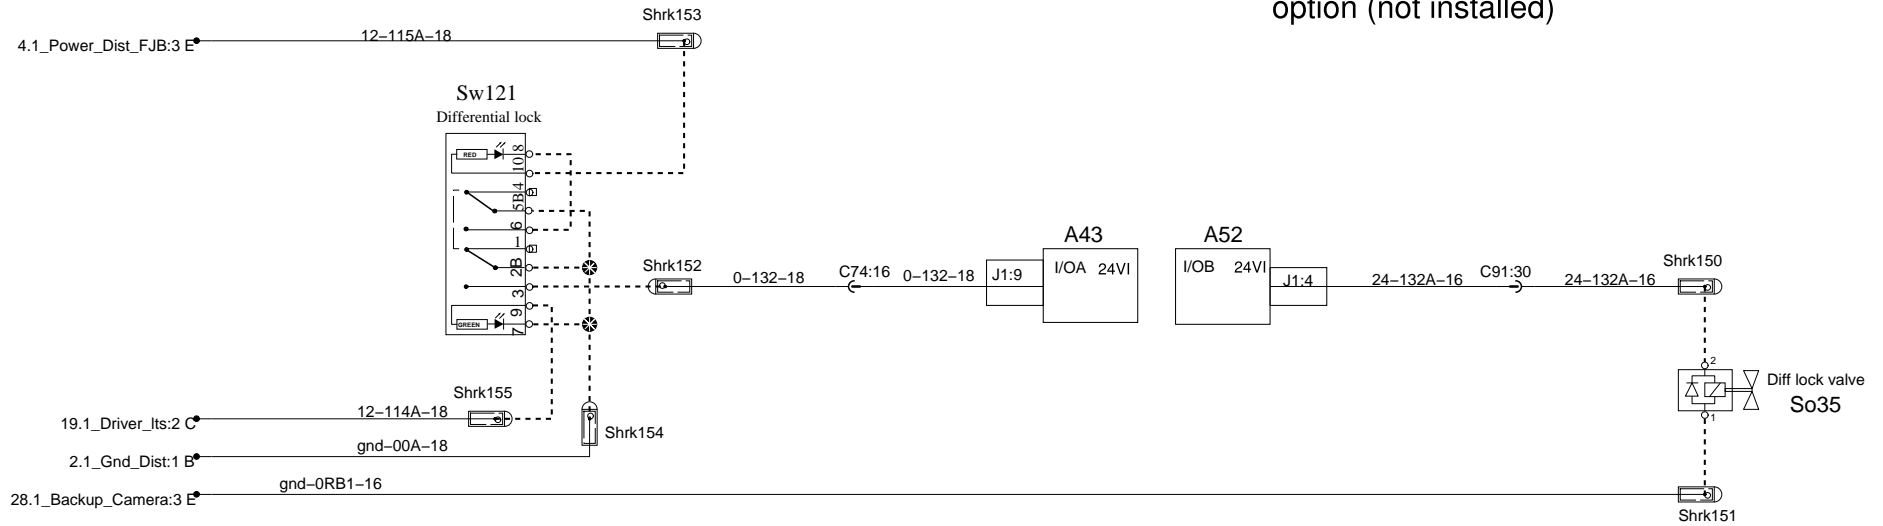

ZF Variable Steering Control

DIFFERENTIAL LOCK < 5 MPH

option (not installed)

Electric Air Dryer