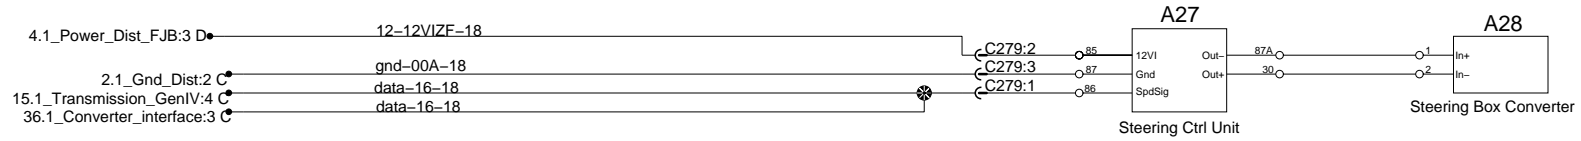

ZF Variable Steering Control

DIFFERENTIAL LOCK < 5 MPH

option (not installed)

Electric Air Dryer