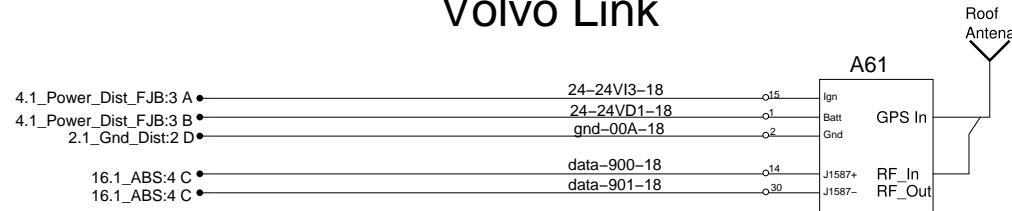

Volvo Link

Rear Junction Box Fan

ENGINE BLOCK HEATER