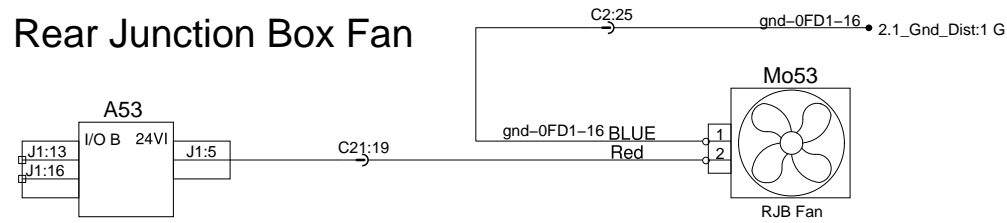

Volvo Link

Rear Junction Box Fan

ENGINE BLOCK HEATER