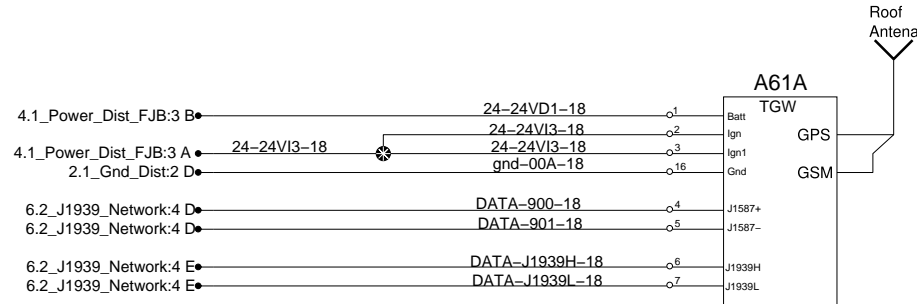

Volvo Link (TGW)

Rear Junction Box Fan

ENGINE BLOCK HEATER