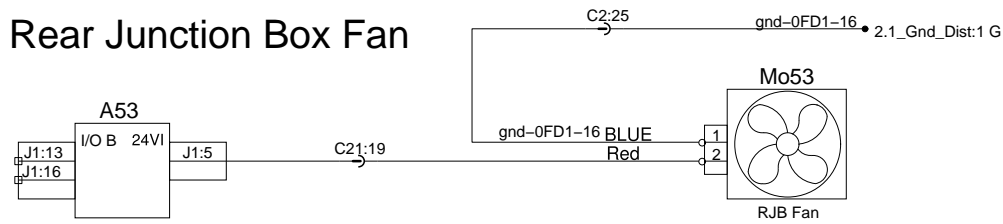

Volvo Link (TGW)

Rear Junction Box Fan

ENGINE BLOCK HEATER