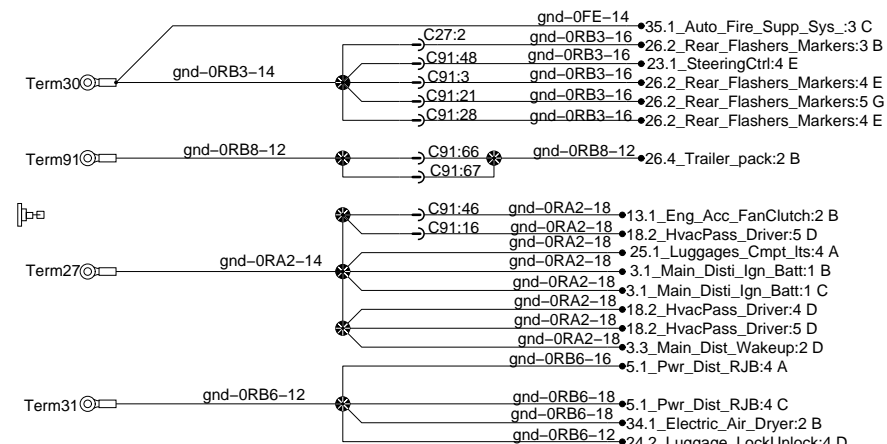

RJB gnd stud

Eng. cmpt gnd stud

Eng. Cmpt Gnd. Stud

SlideOut Elec.Cmpt Chassis Gnd