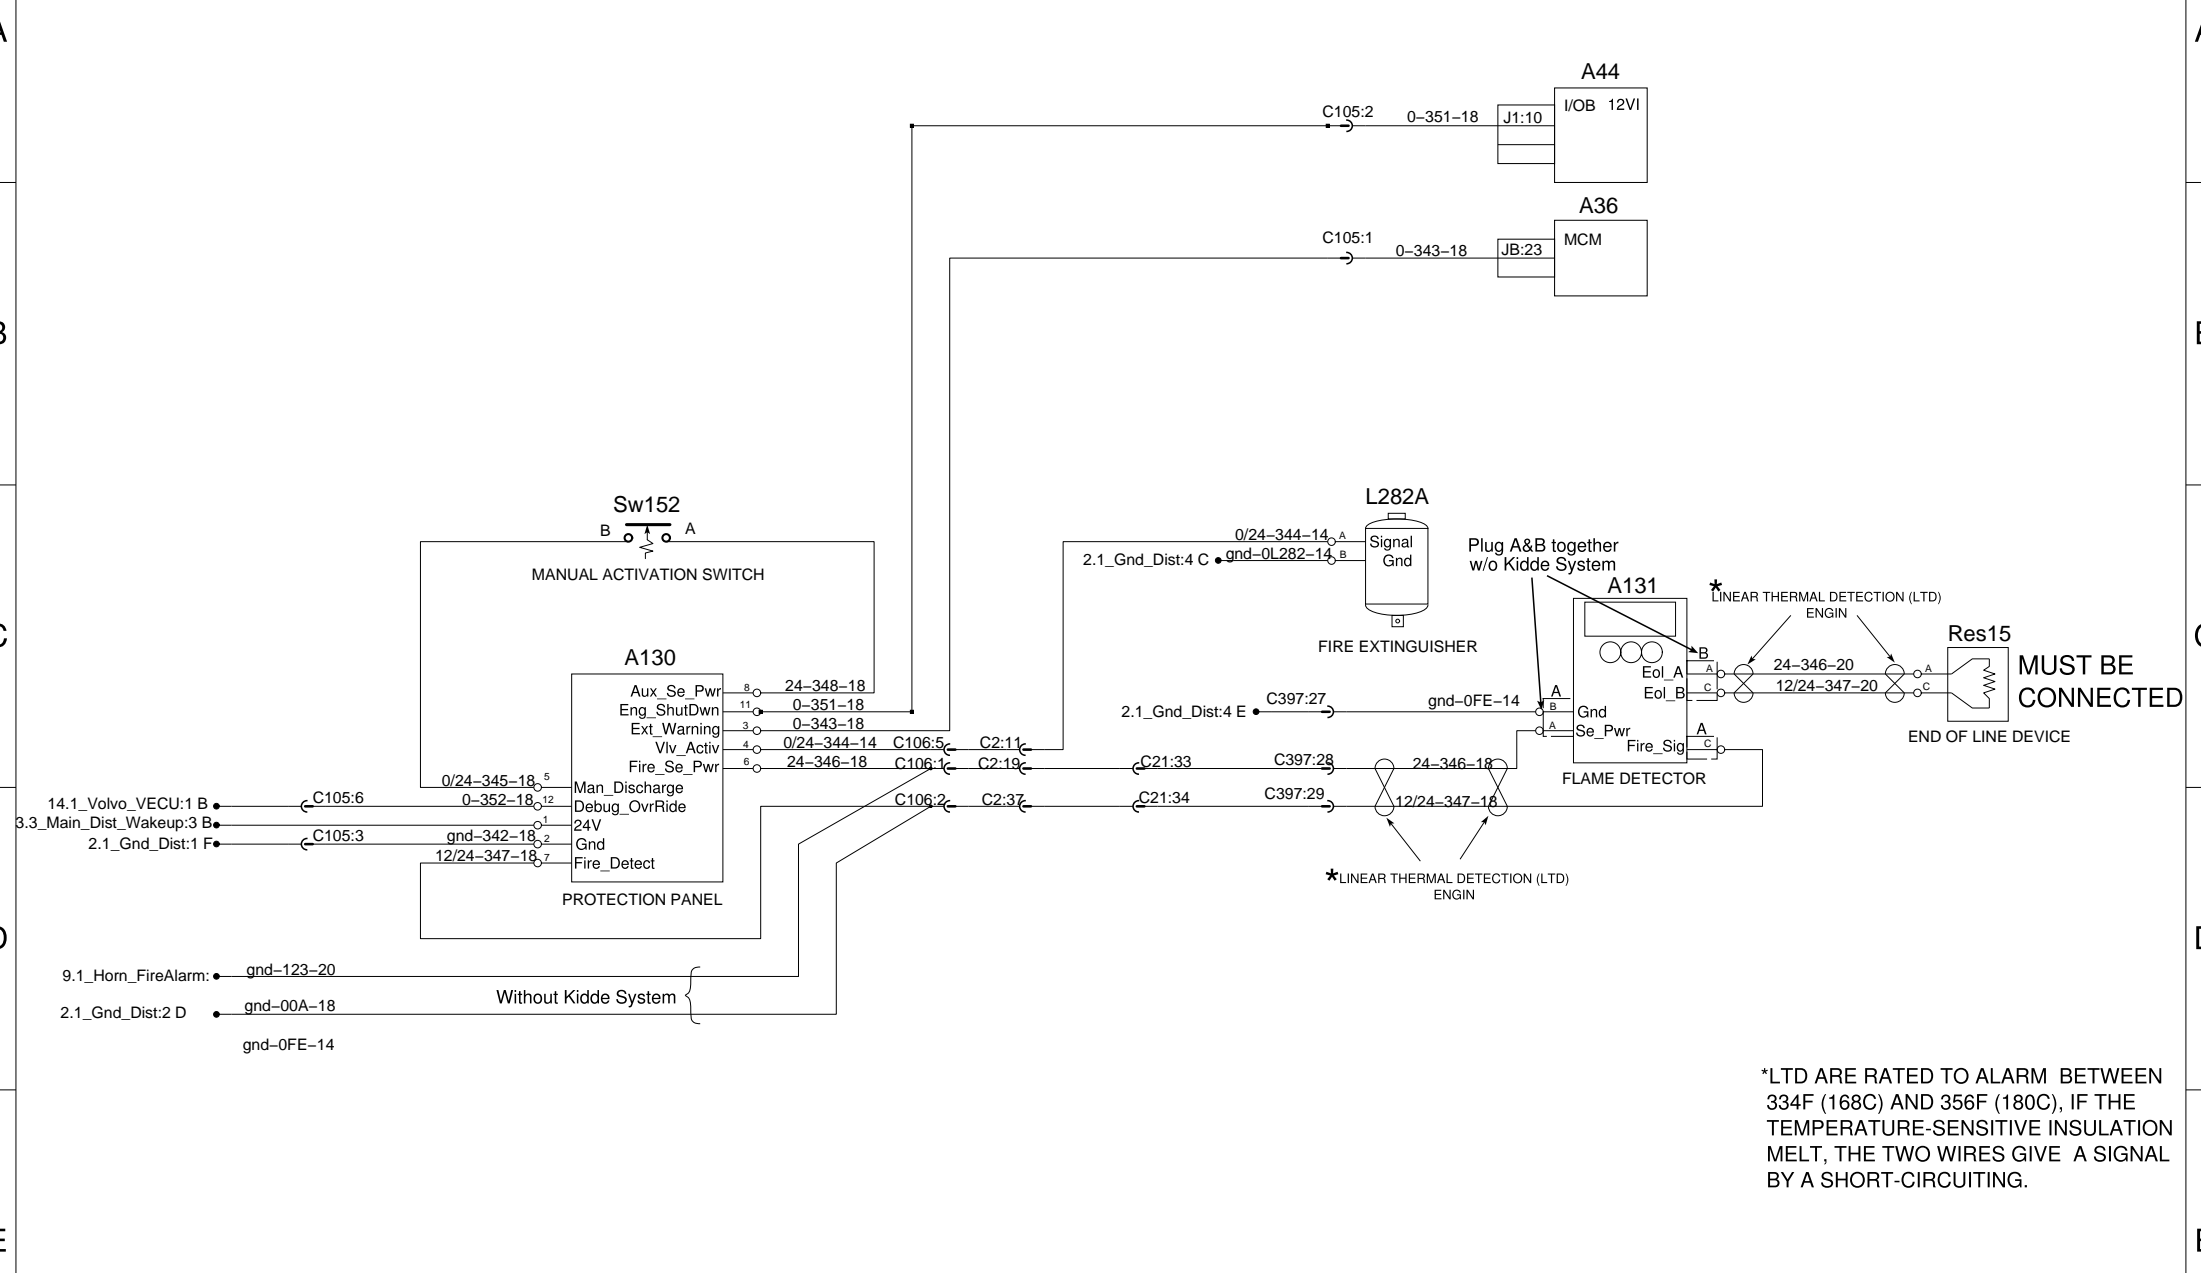

Automatic Fire Suppression System

*LTD ARE RATED TO ALARM BETWEEN 334F (168C) AND 356F (180C), IF THE TEMPERATURE-SENSITIVE INSULATION MELT, THE TWO WIRES GIVE A SIGNAL BY A SHORT-CIRCUITING.