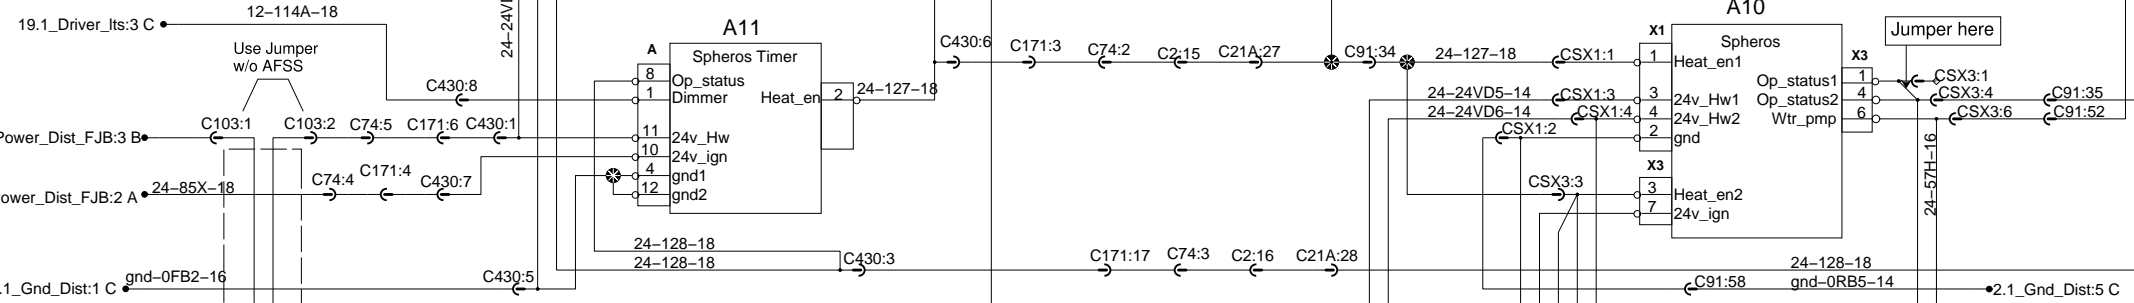

PreHeat (Spheros, Pro Heat)

A

Option: Pre-Heater start when Battery Charger is Plugged

B

OPTION

C

D

E

OPTION HVAC R12 Evapo Relay Activates the Preheater Sys.