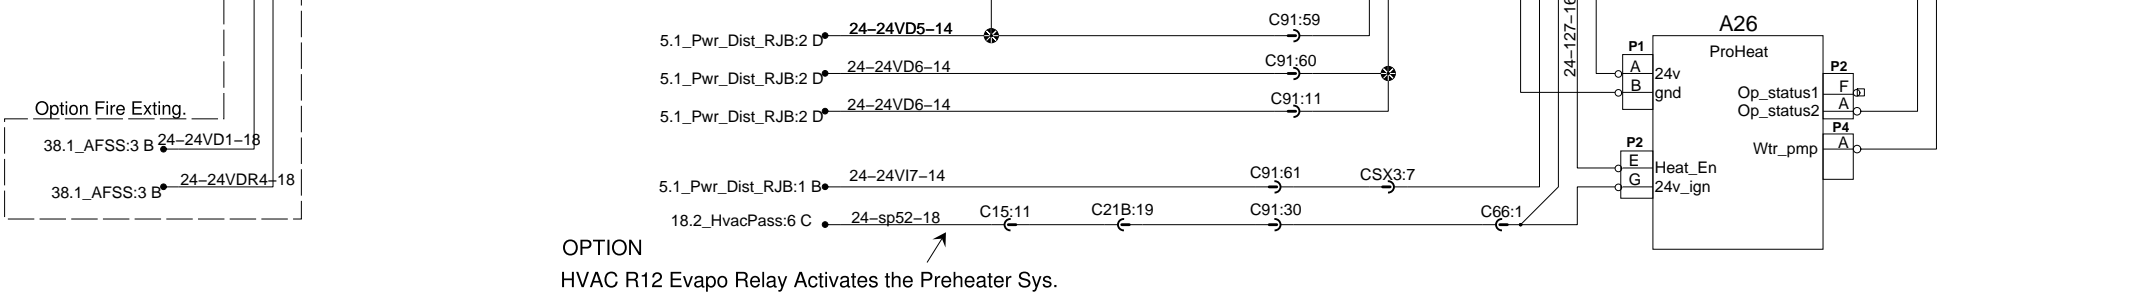

OPTION HVAC R12 Evapo Relay Activates the Preheater Sys.