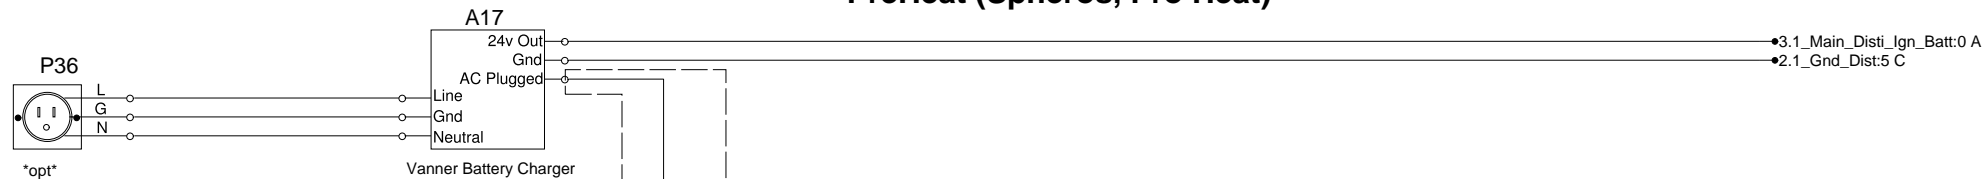

PreHeat (Spheros, Pro Heat)

A

Option: Pre-Heater start when Battery Charger is Plugged

B

OPTION

C