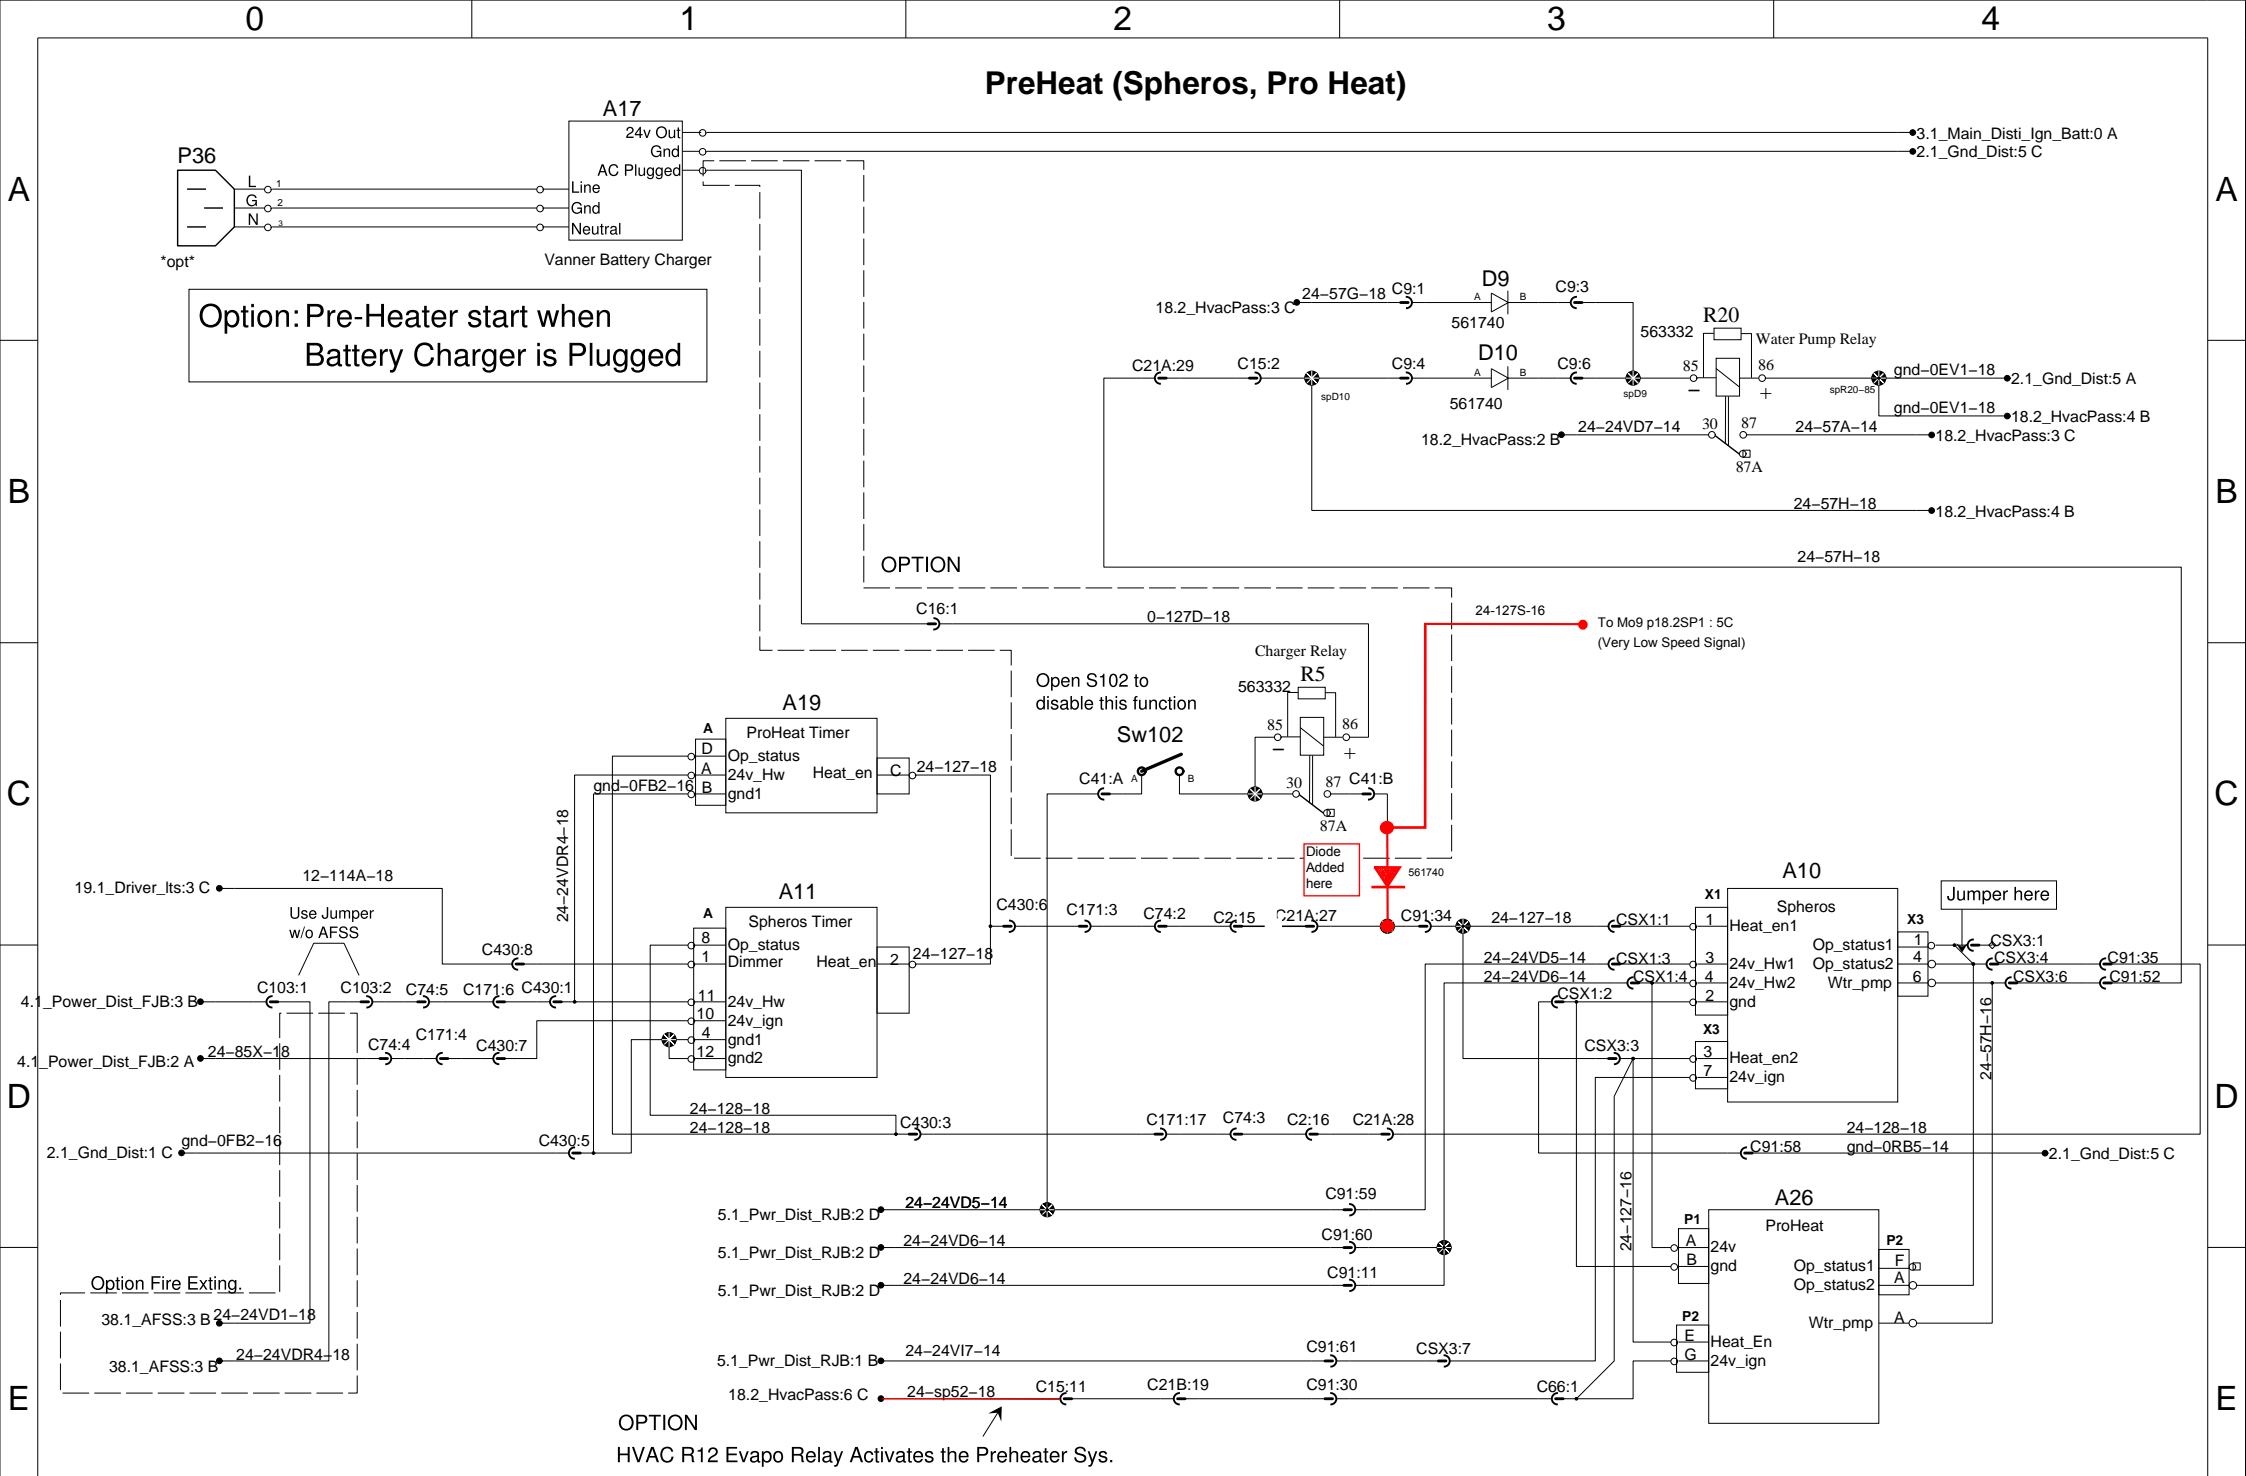

PreHeat (Spheros, Pro Heat)

Option: Pre-Heater start when Battery Charger is Plugged

Open S102 to disable this function

Option Fire Exting.
38.1_AFSS:3 B 24-24VD1-18
38.1_AFSS:3 B 24-24VDR4-18

OPTION
HVAC R12 Evapo Relay Activates the Preheater Sys.