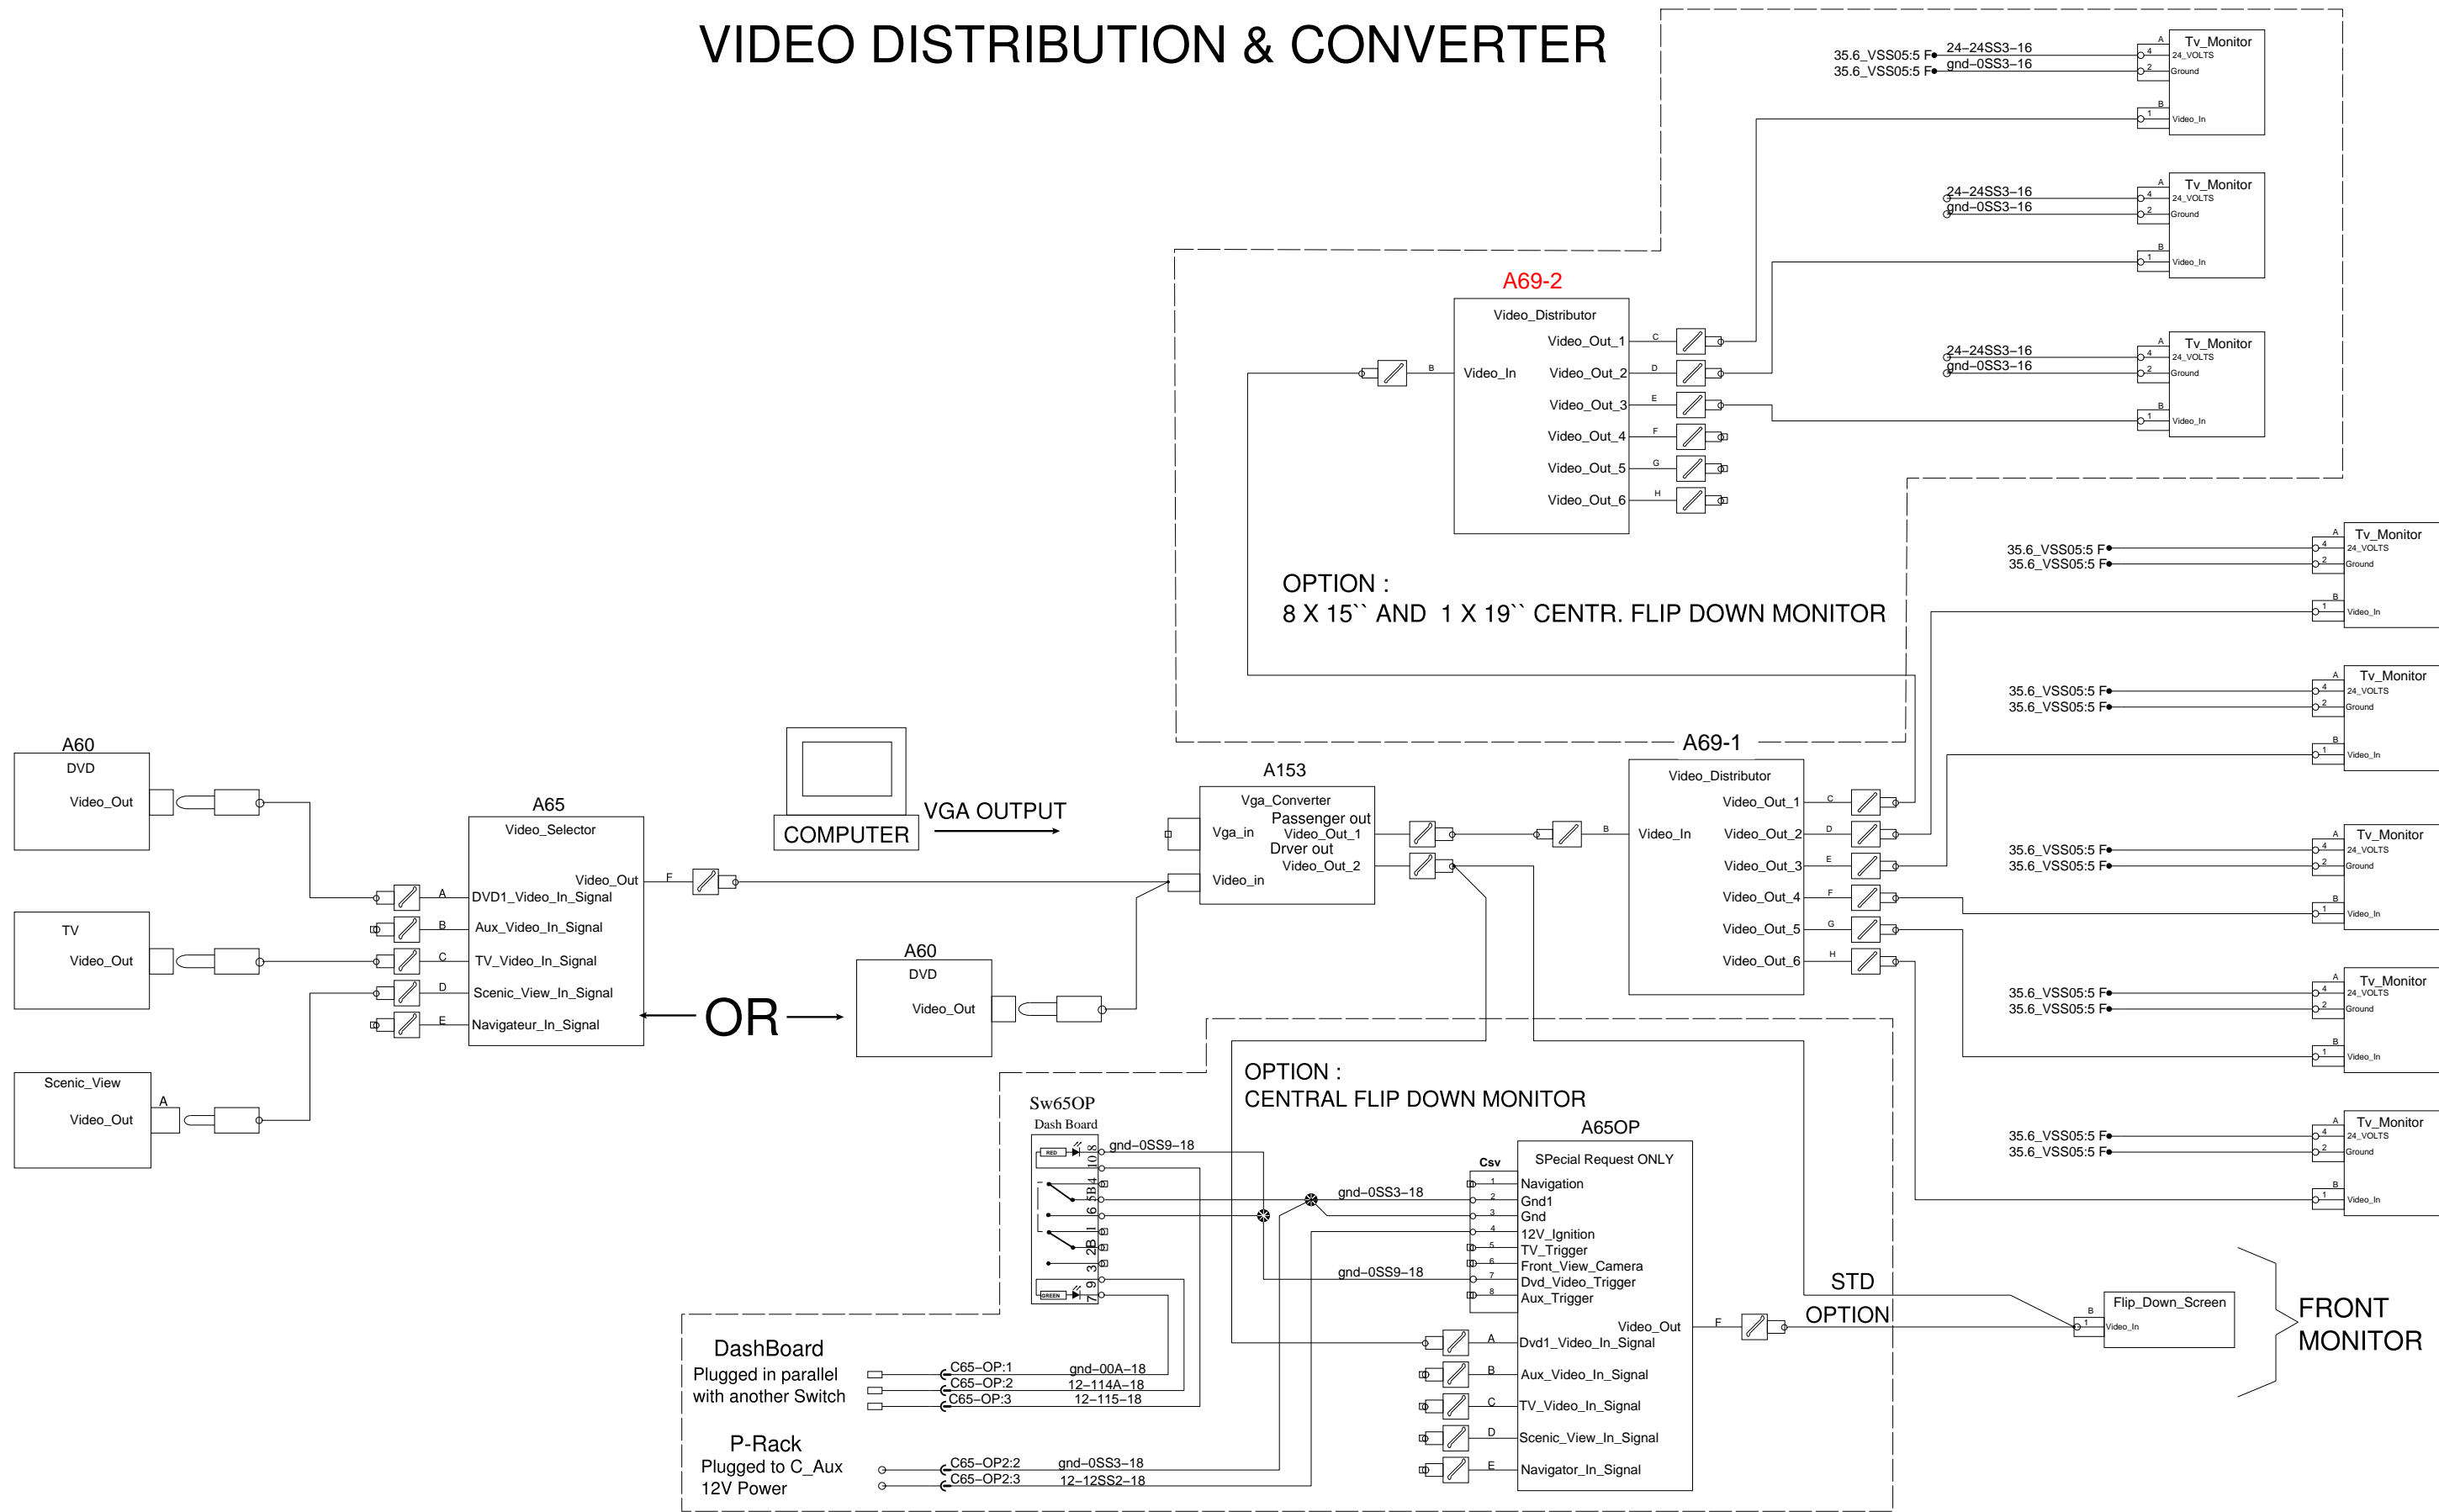

# VIDEO DISTRIBUTION & CONVERTER

OPTION :  
8 X 15" AND 1 X 19" CENTR. FLIP DOWN MONITOR

OPTION :  
CENTRAL FLIP DOWN MONITOR

STD  
OPTION

FRONT  
MONITOR