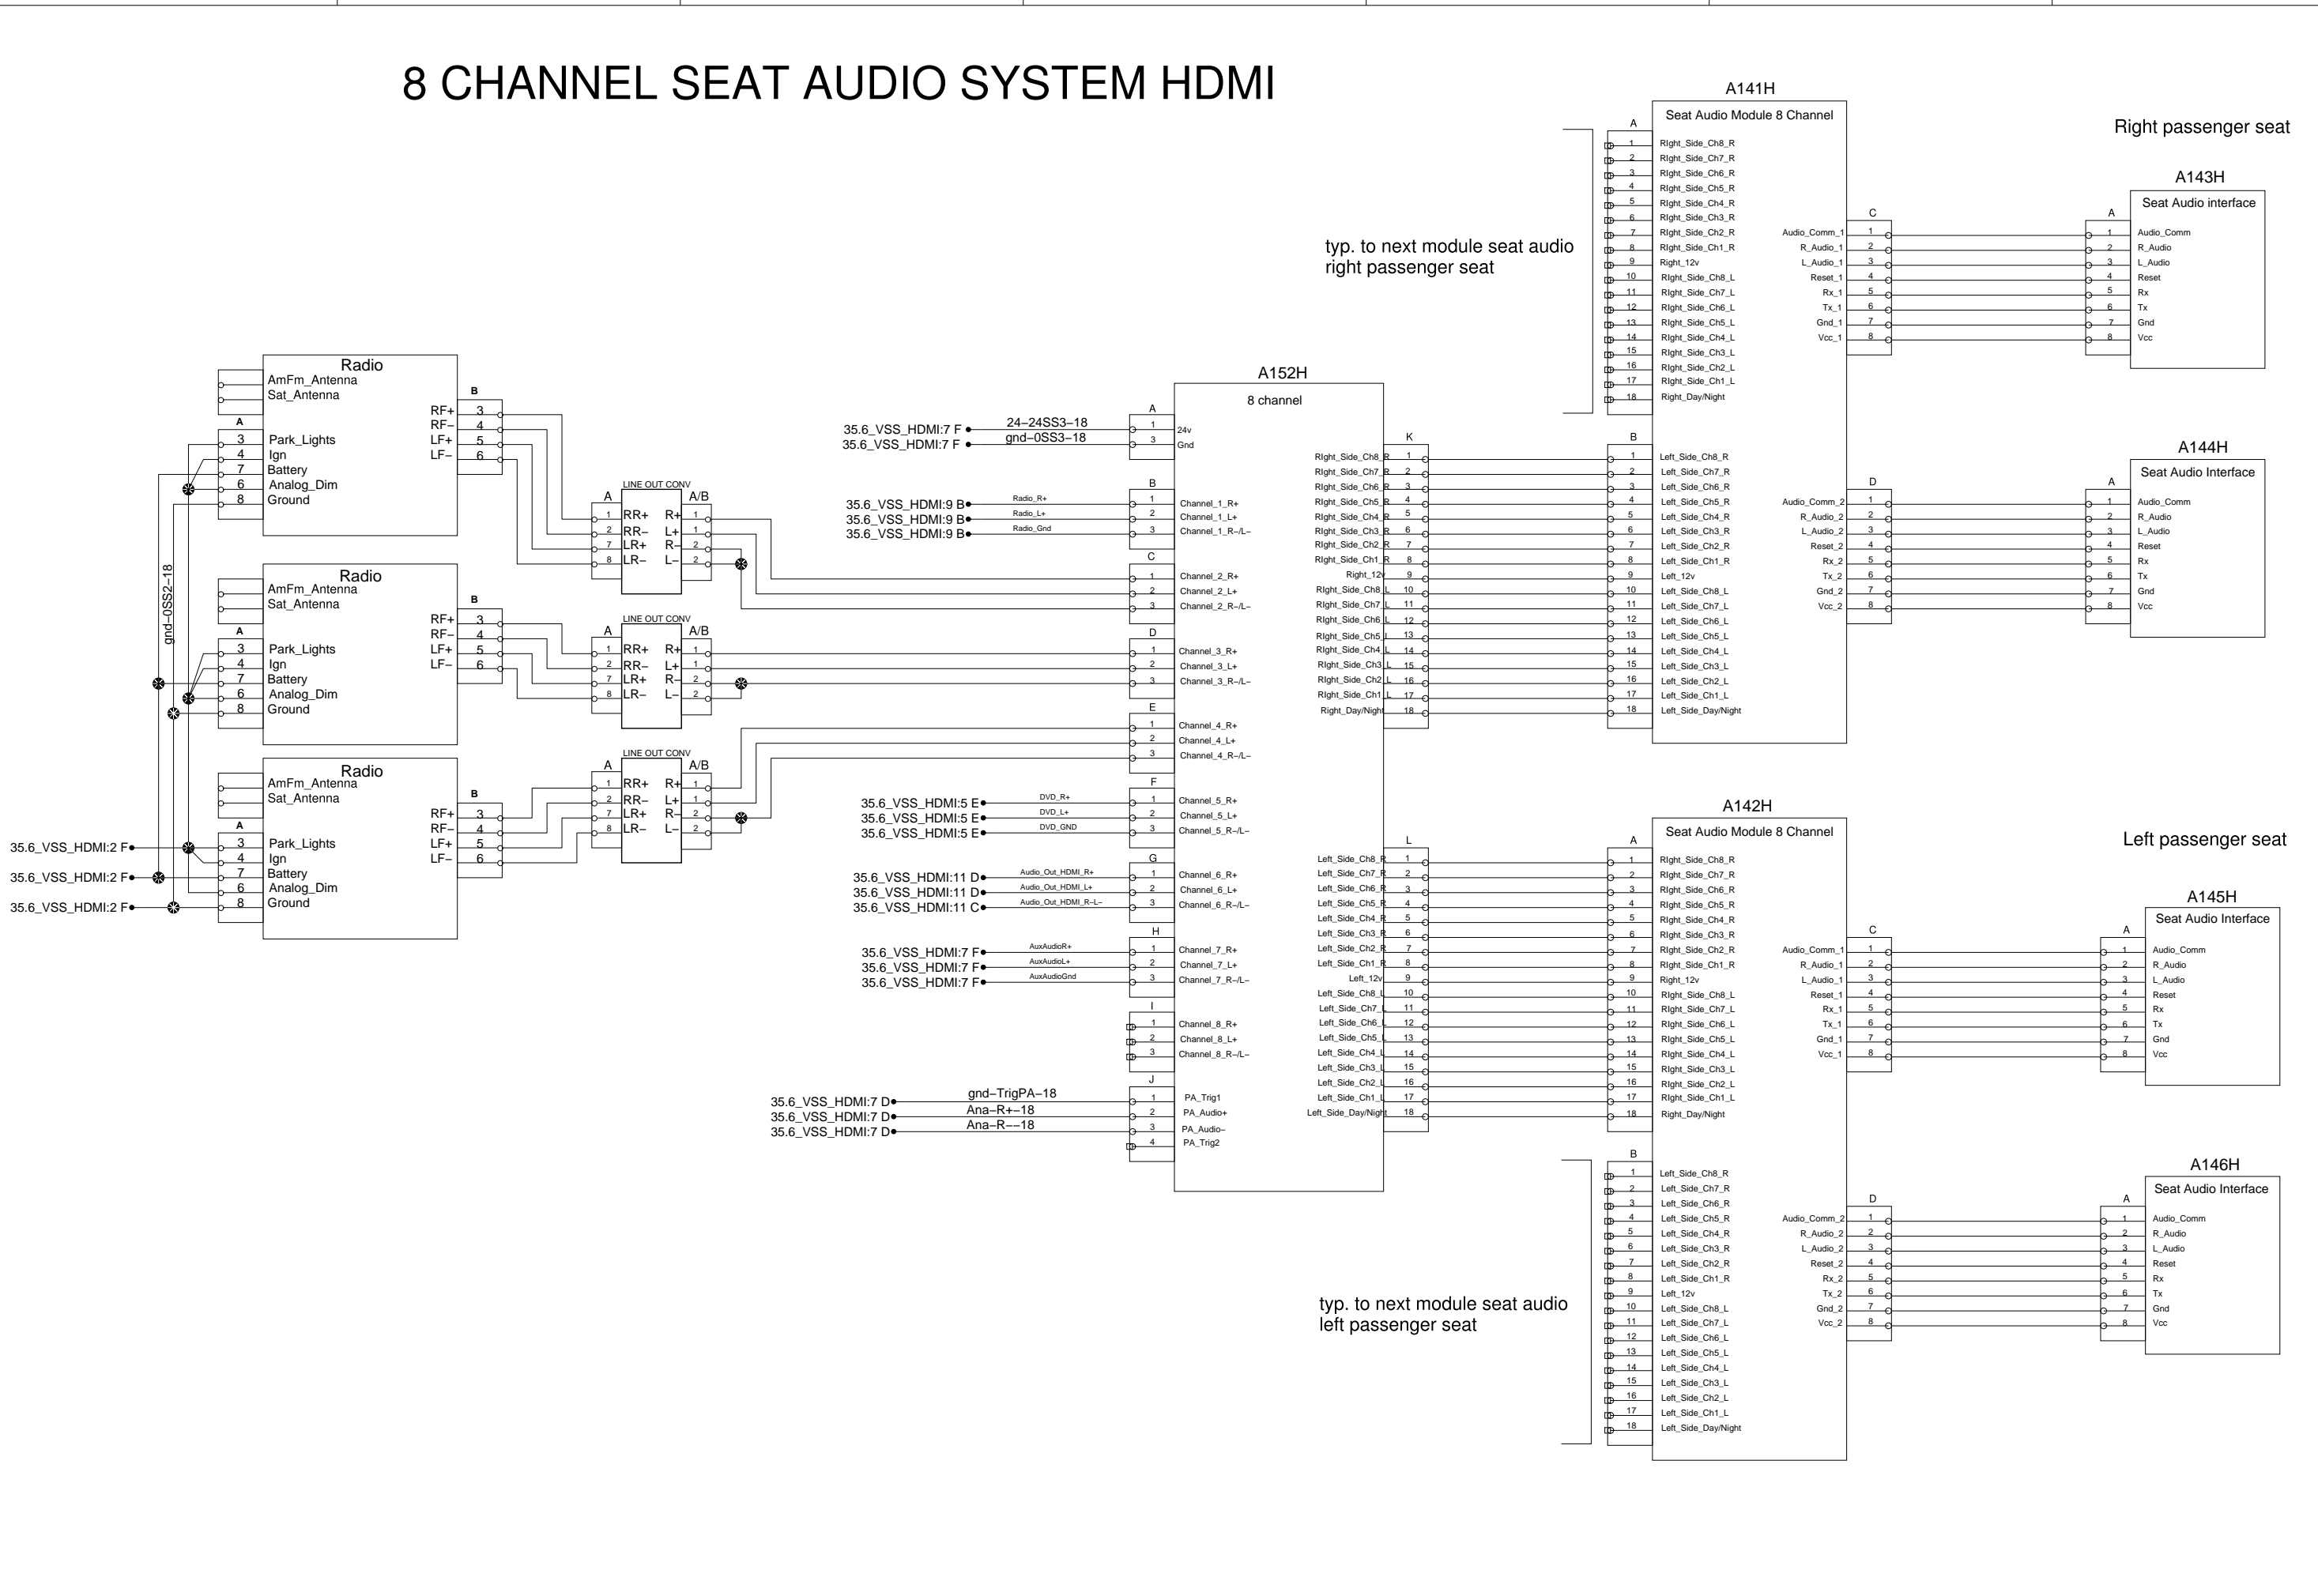

8 CHANNEL SEAT AUDIO SYSTEM HDMI

typ. to next module seat audio right passenger seat

typ. to next module seat audio left passenger seat