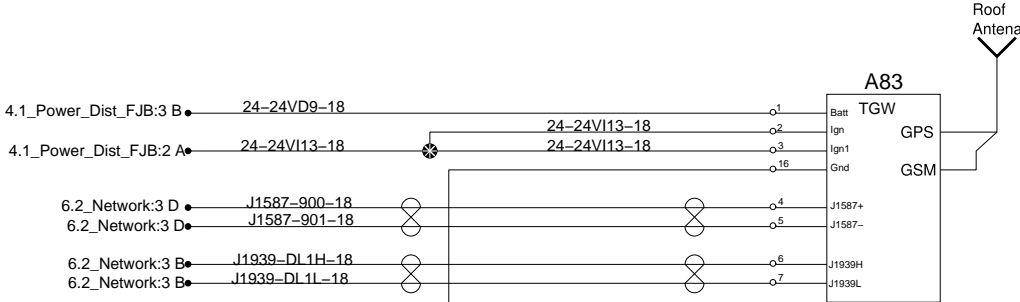

Volvo Link

ZF Steering Control