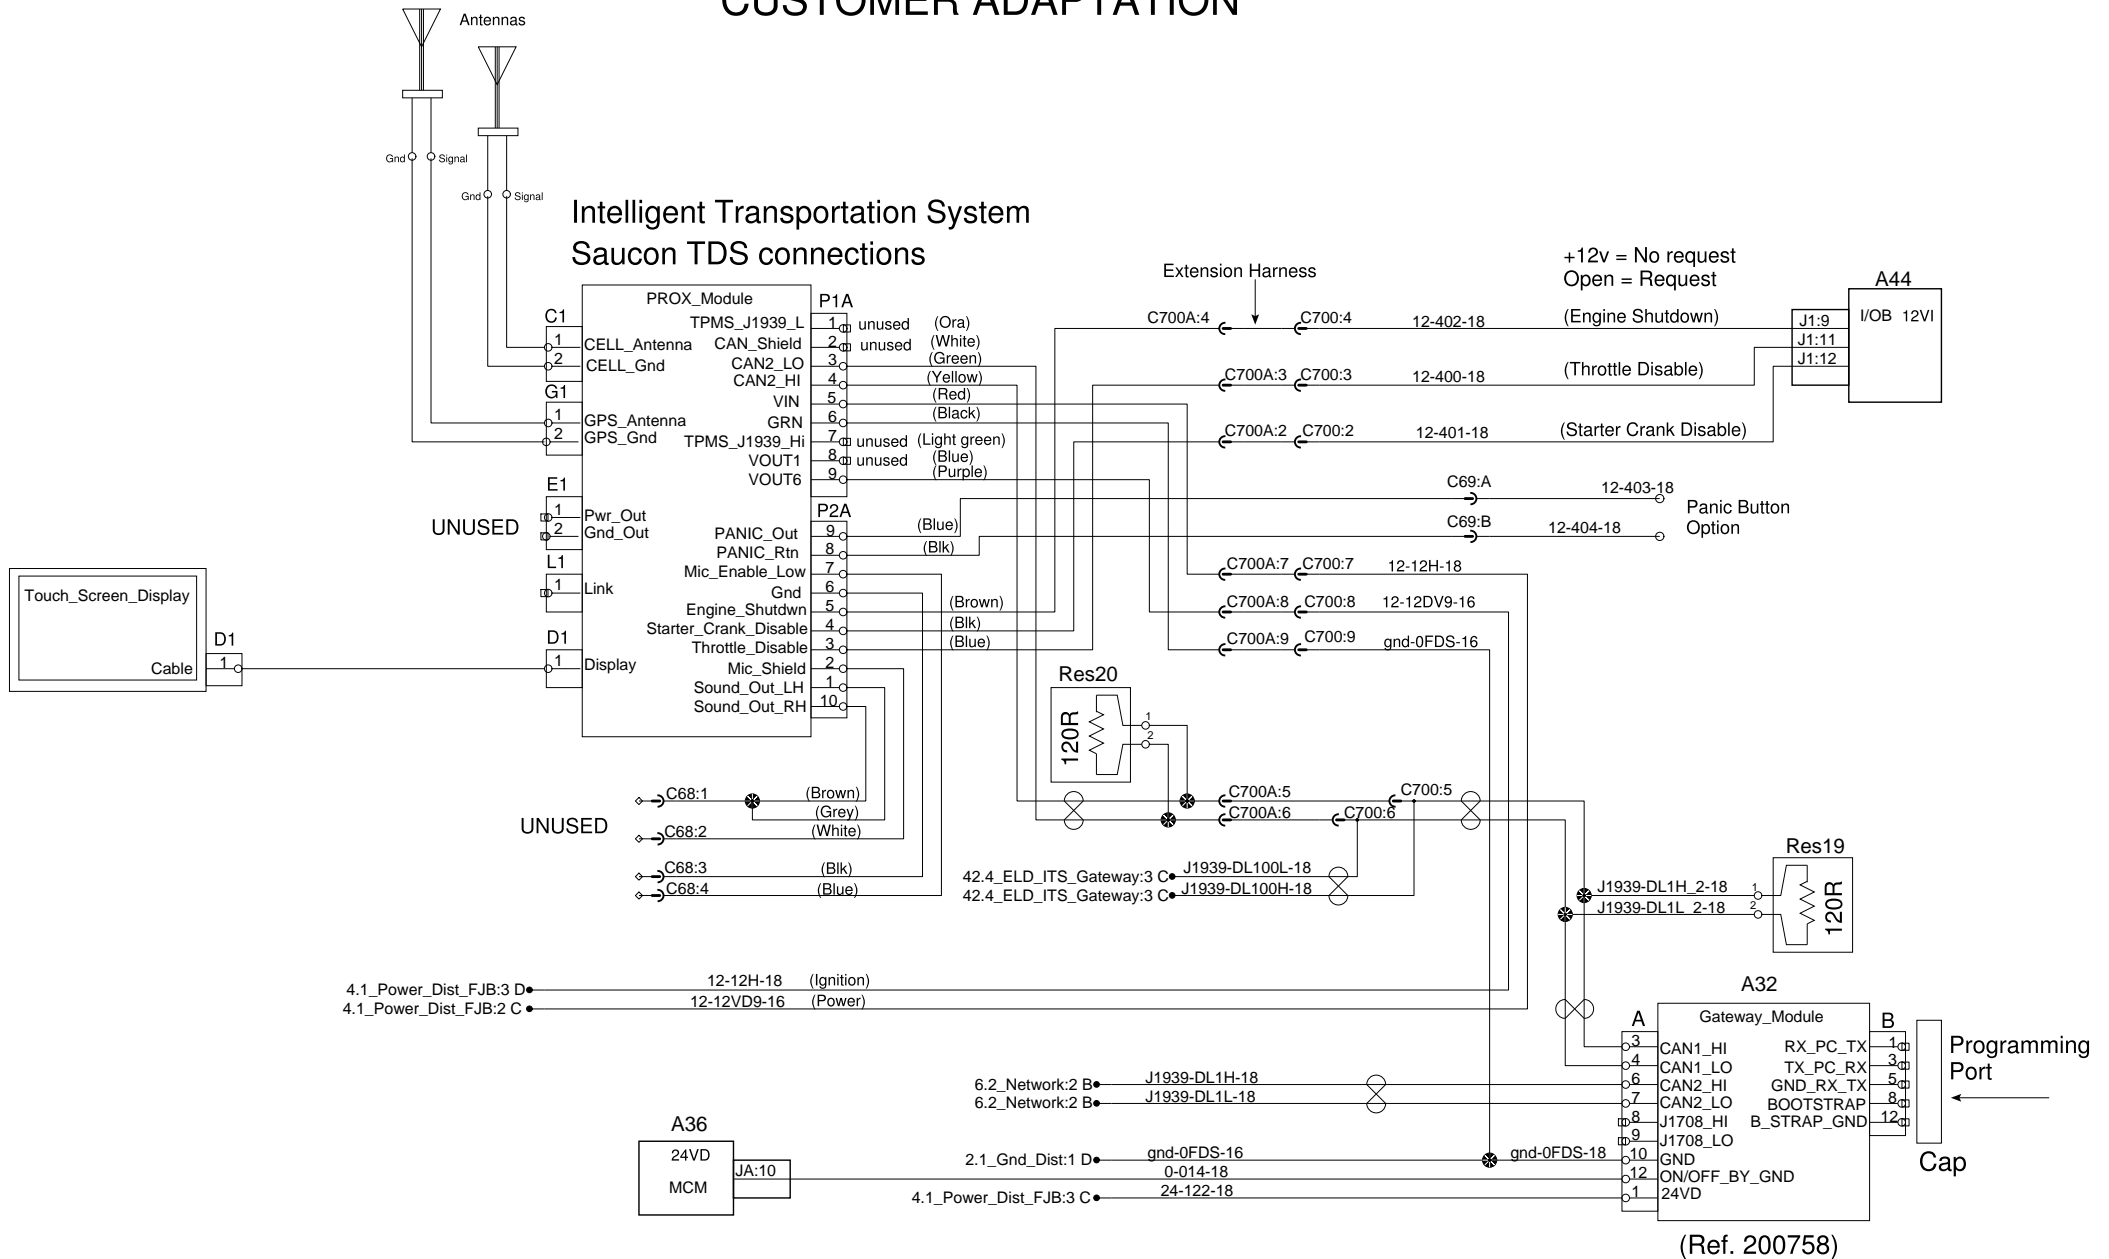

CTGI - Customer Telematic Gateway Interface (J1939)

CUSTOMER ADAPTATION

Intelligent Transportation System Saucon TDS connections

(Ref. 200758)