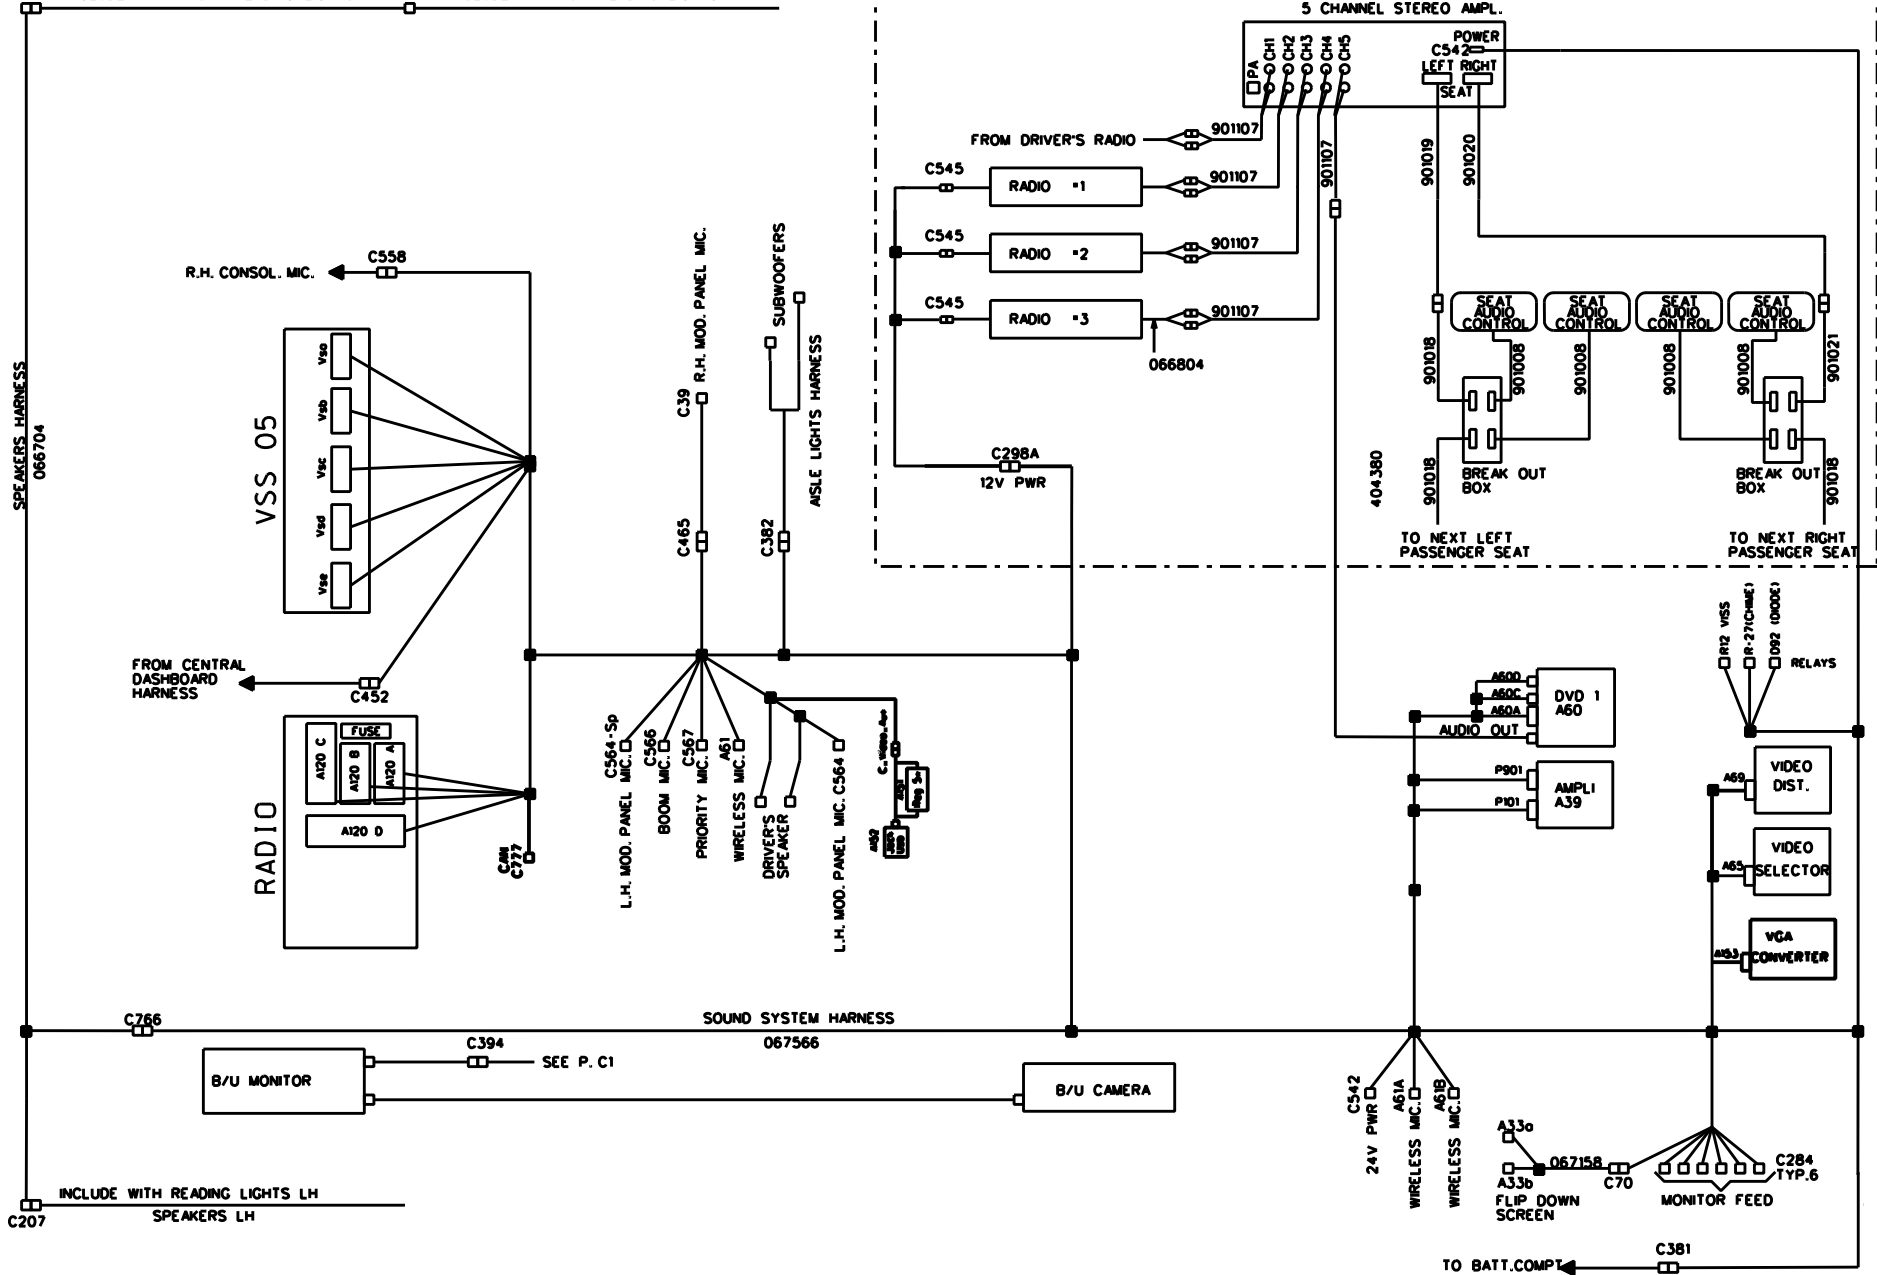

SPEAKERS RH
 C206 INCLUDE WITH FRONT READING LIGHTS RH C209 INCLUDE WITH rear READING LIGHTS RH

8 CHANNEL SLIM-LINE SEAT AUDIO SYSTEME

PREVOST

WIRING DIAGRAM

NO: D061340

PAGE: C2

REVISION 0