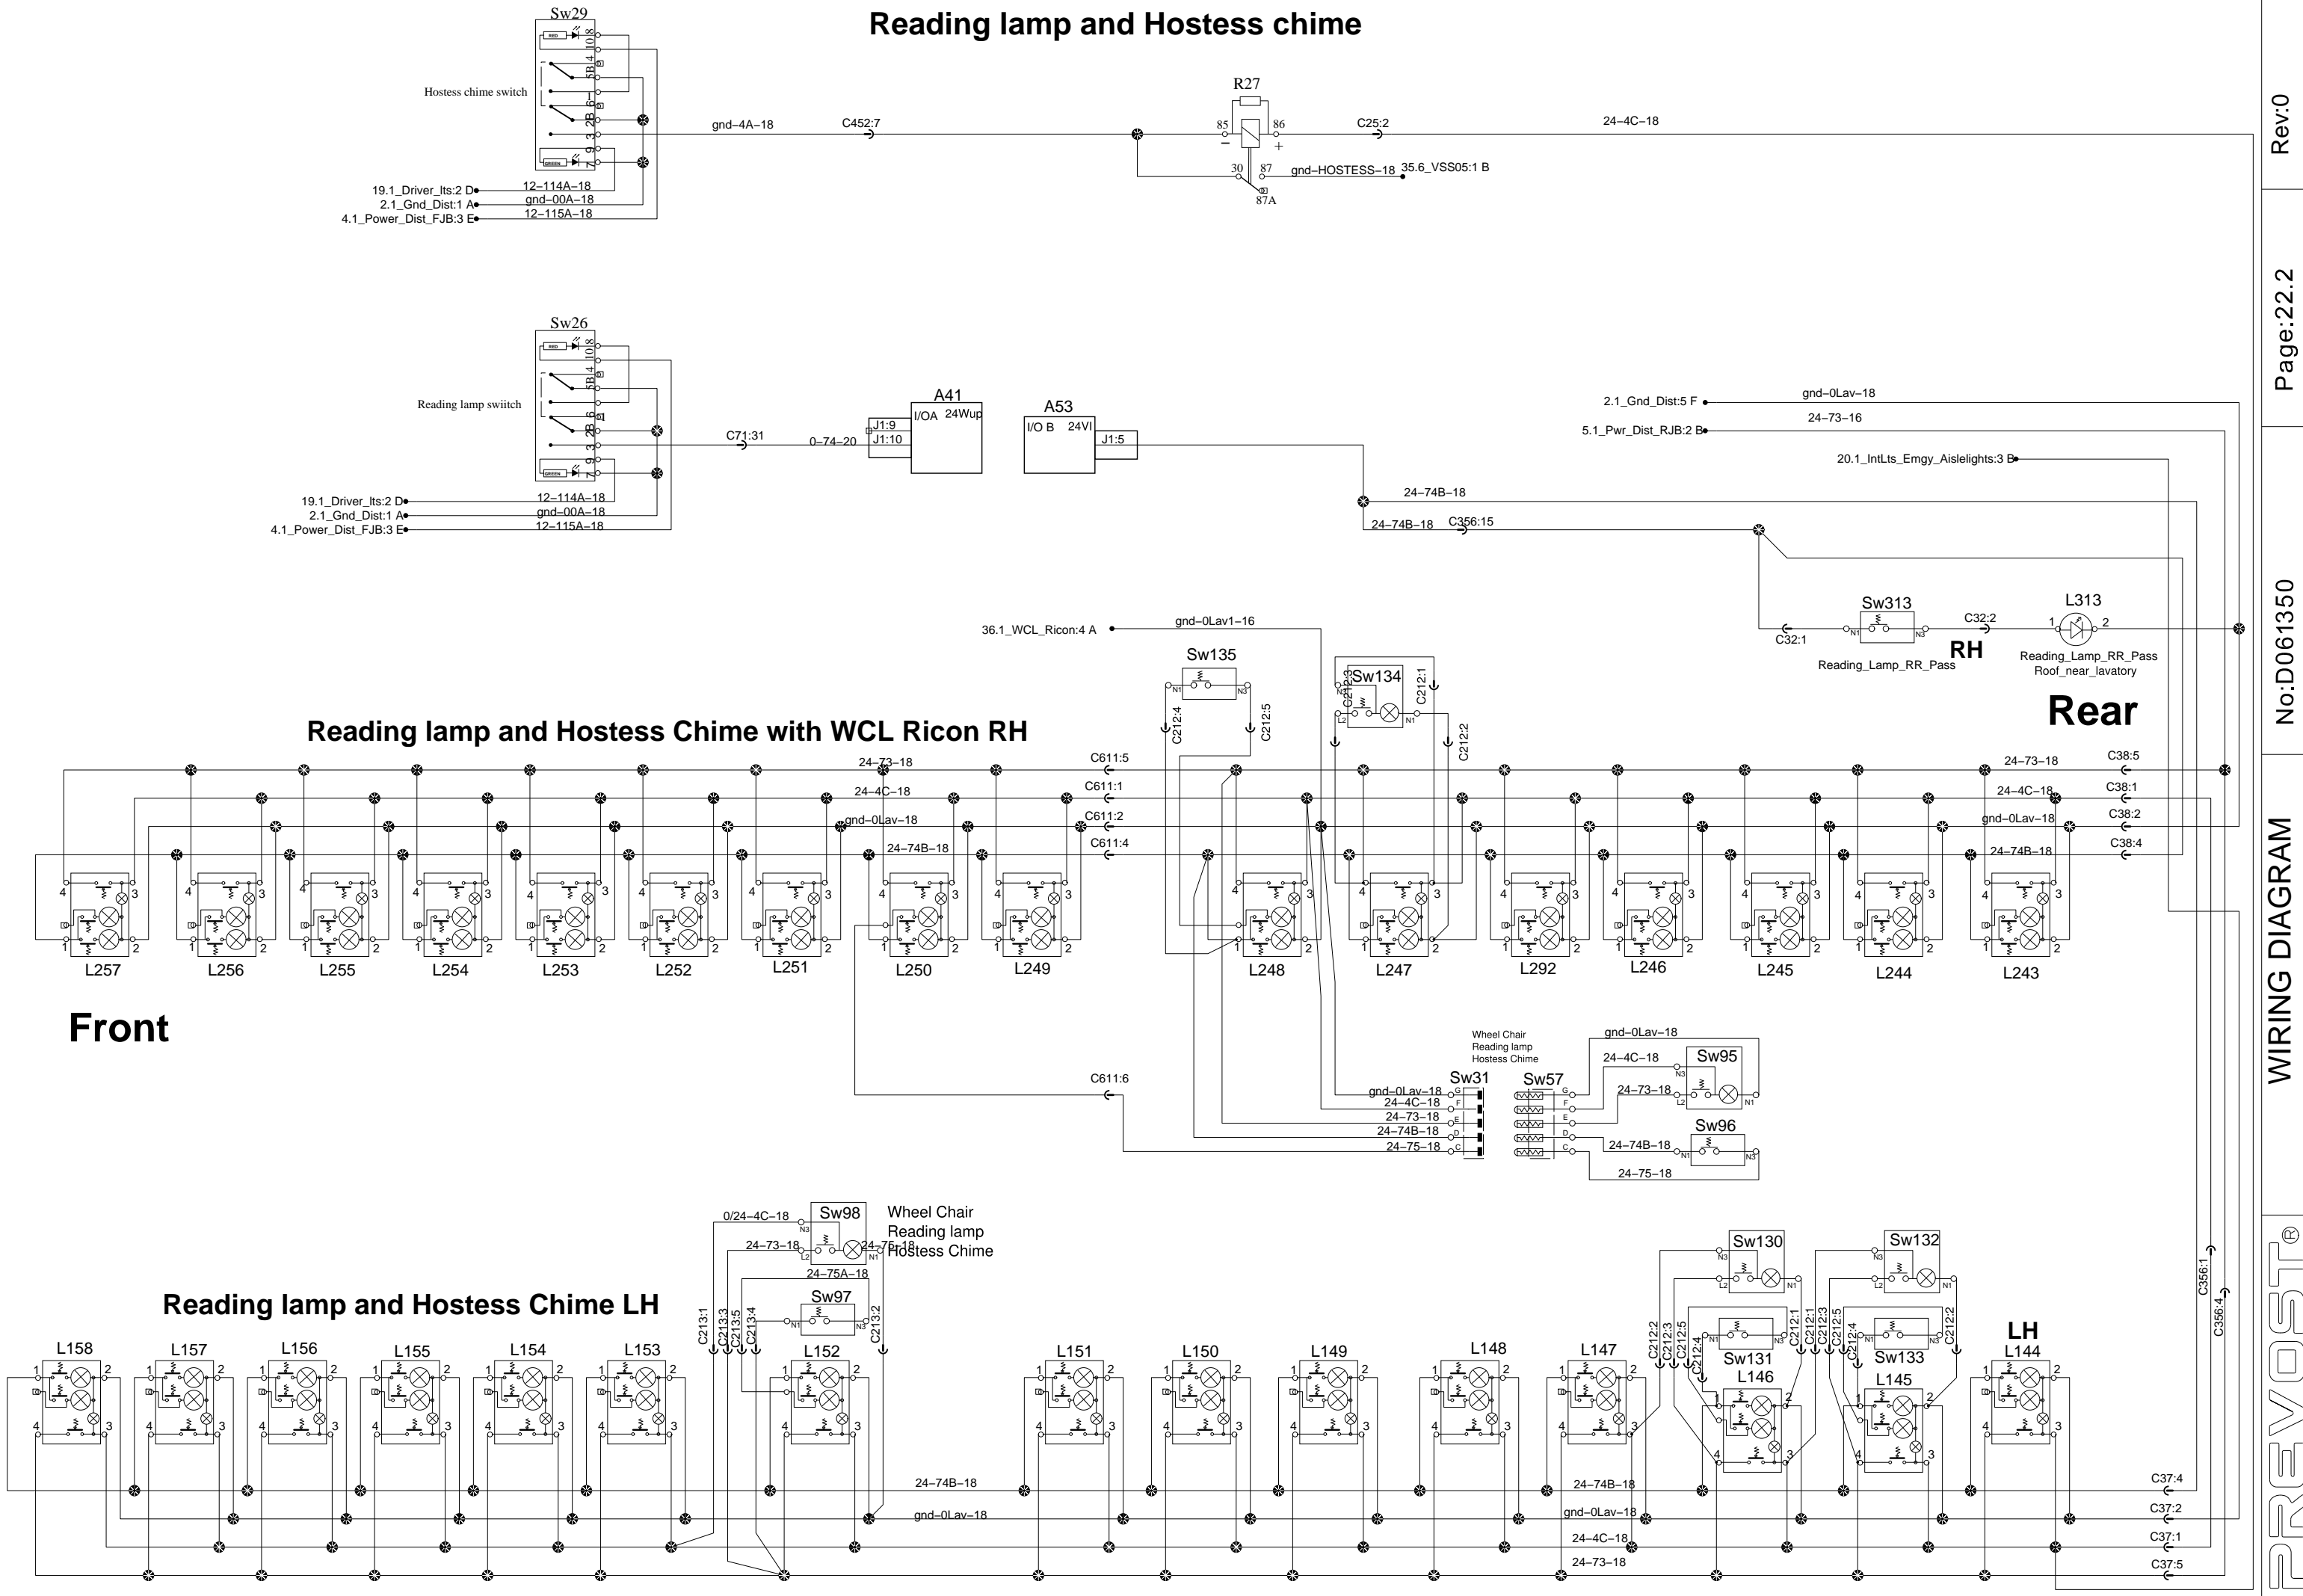

Reading lamp and Hostess chime

Reading lamp and Hostess Chime with WCL Ricon RH

Rear

Front

Reading lamp and Hostess Chime LH