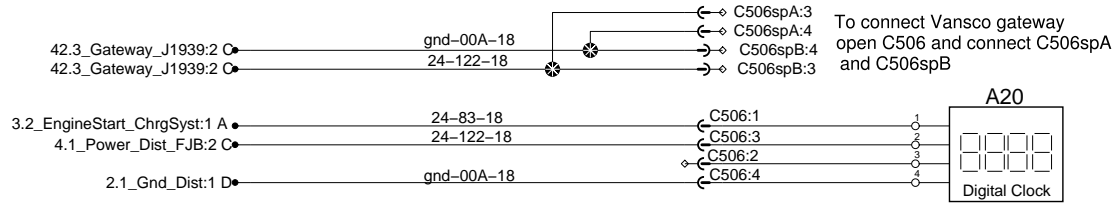

12/24 Hour Digital Clock

Back-up Camera