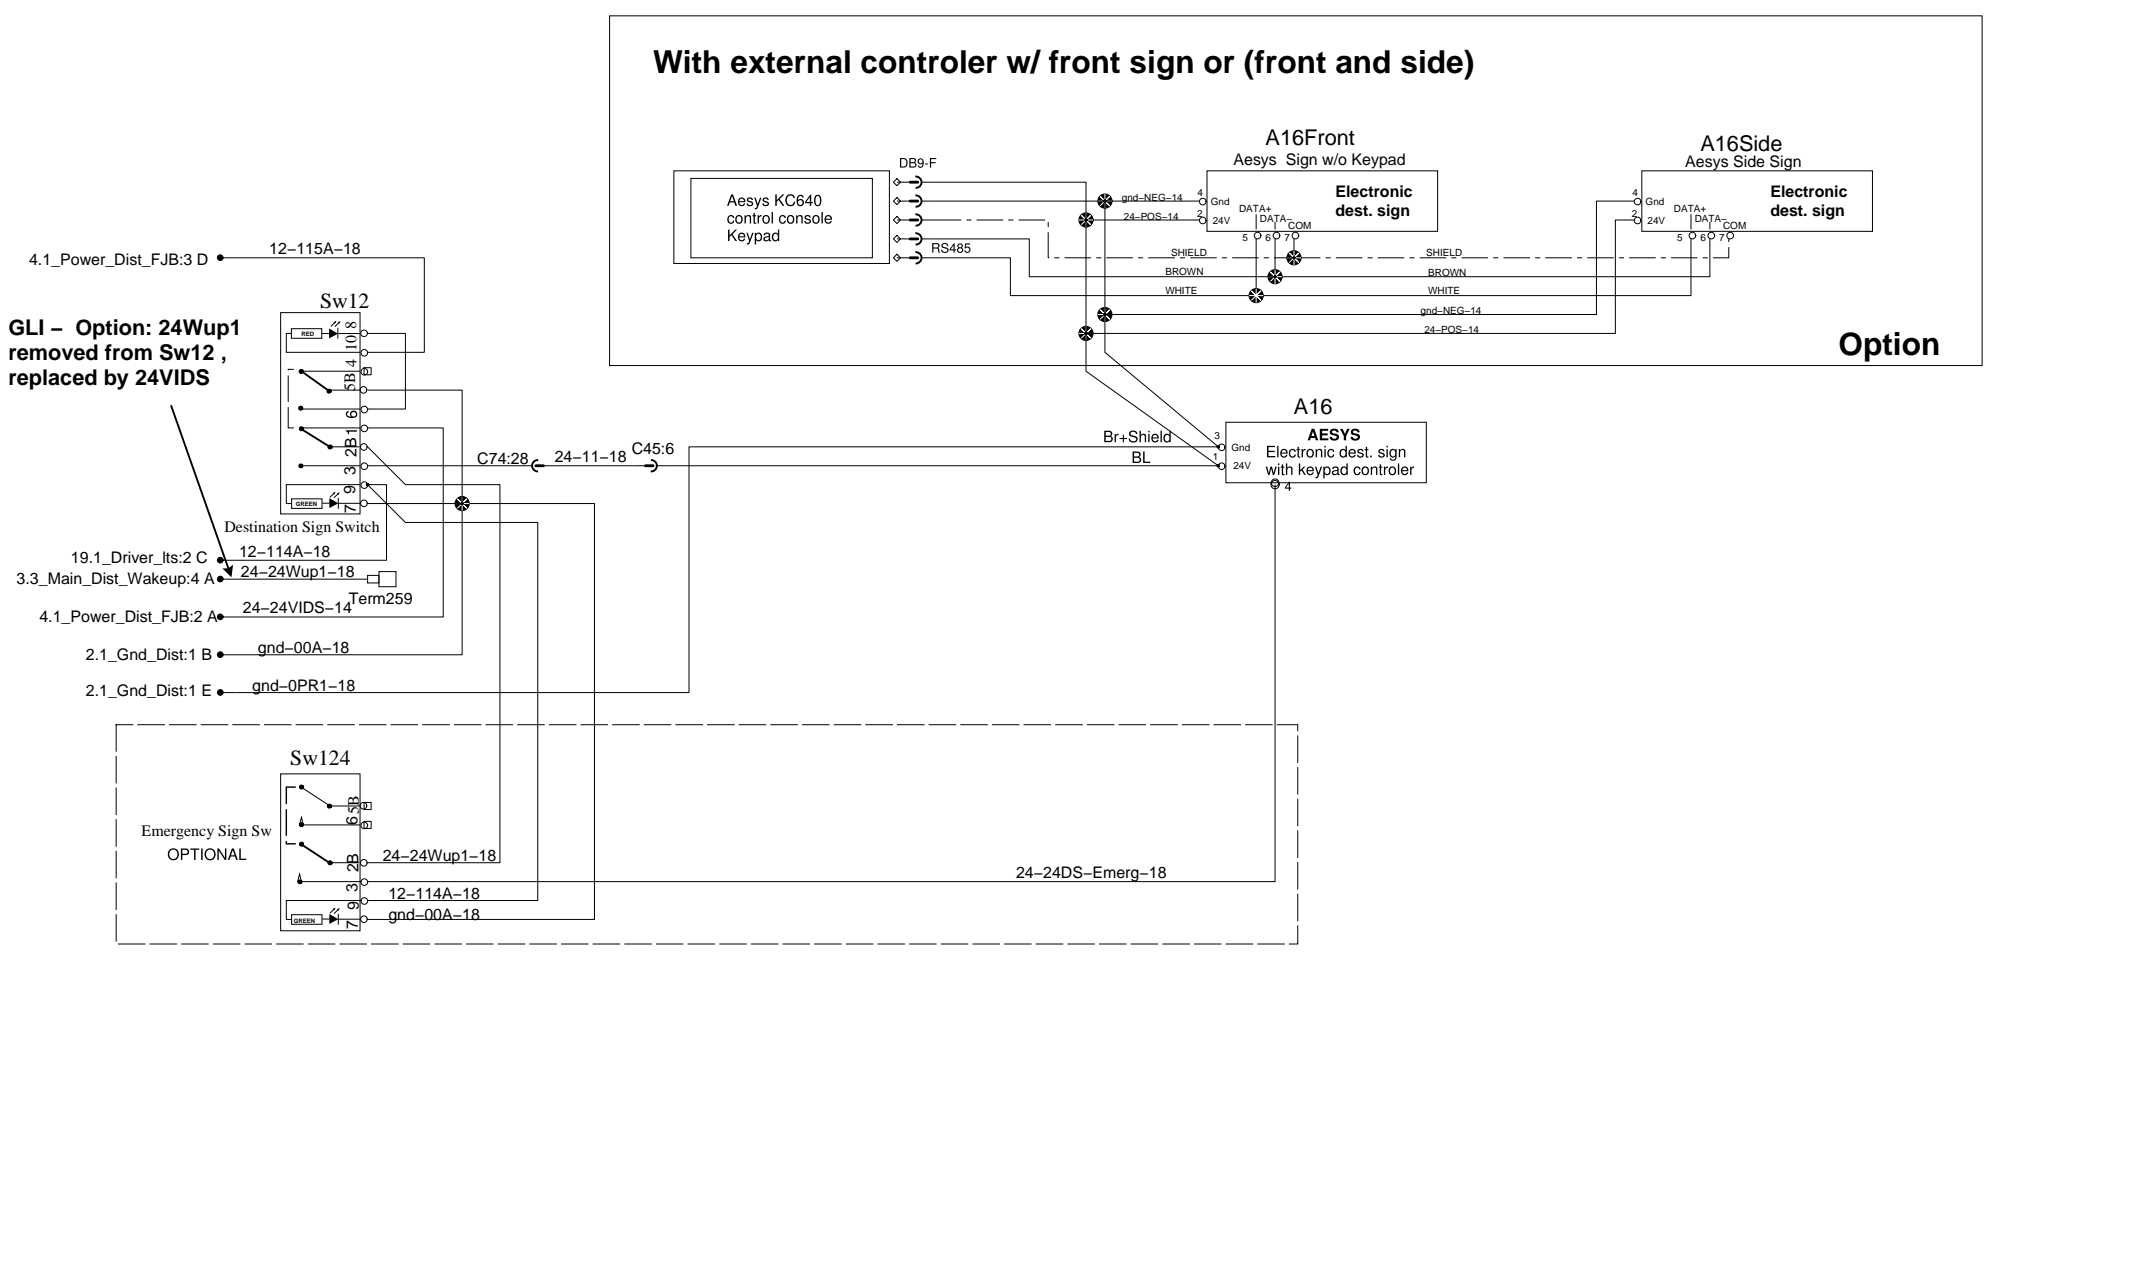

Electronic Destination Signs

With external controller w/ front sign or (front and side)

GLI - Option: 24Wup1 removed from Sw12, replaced by 24VIDS

Option