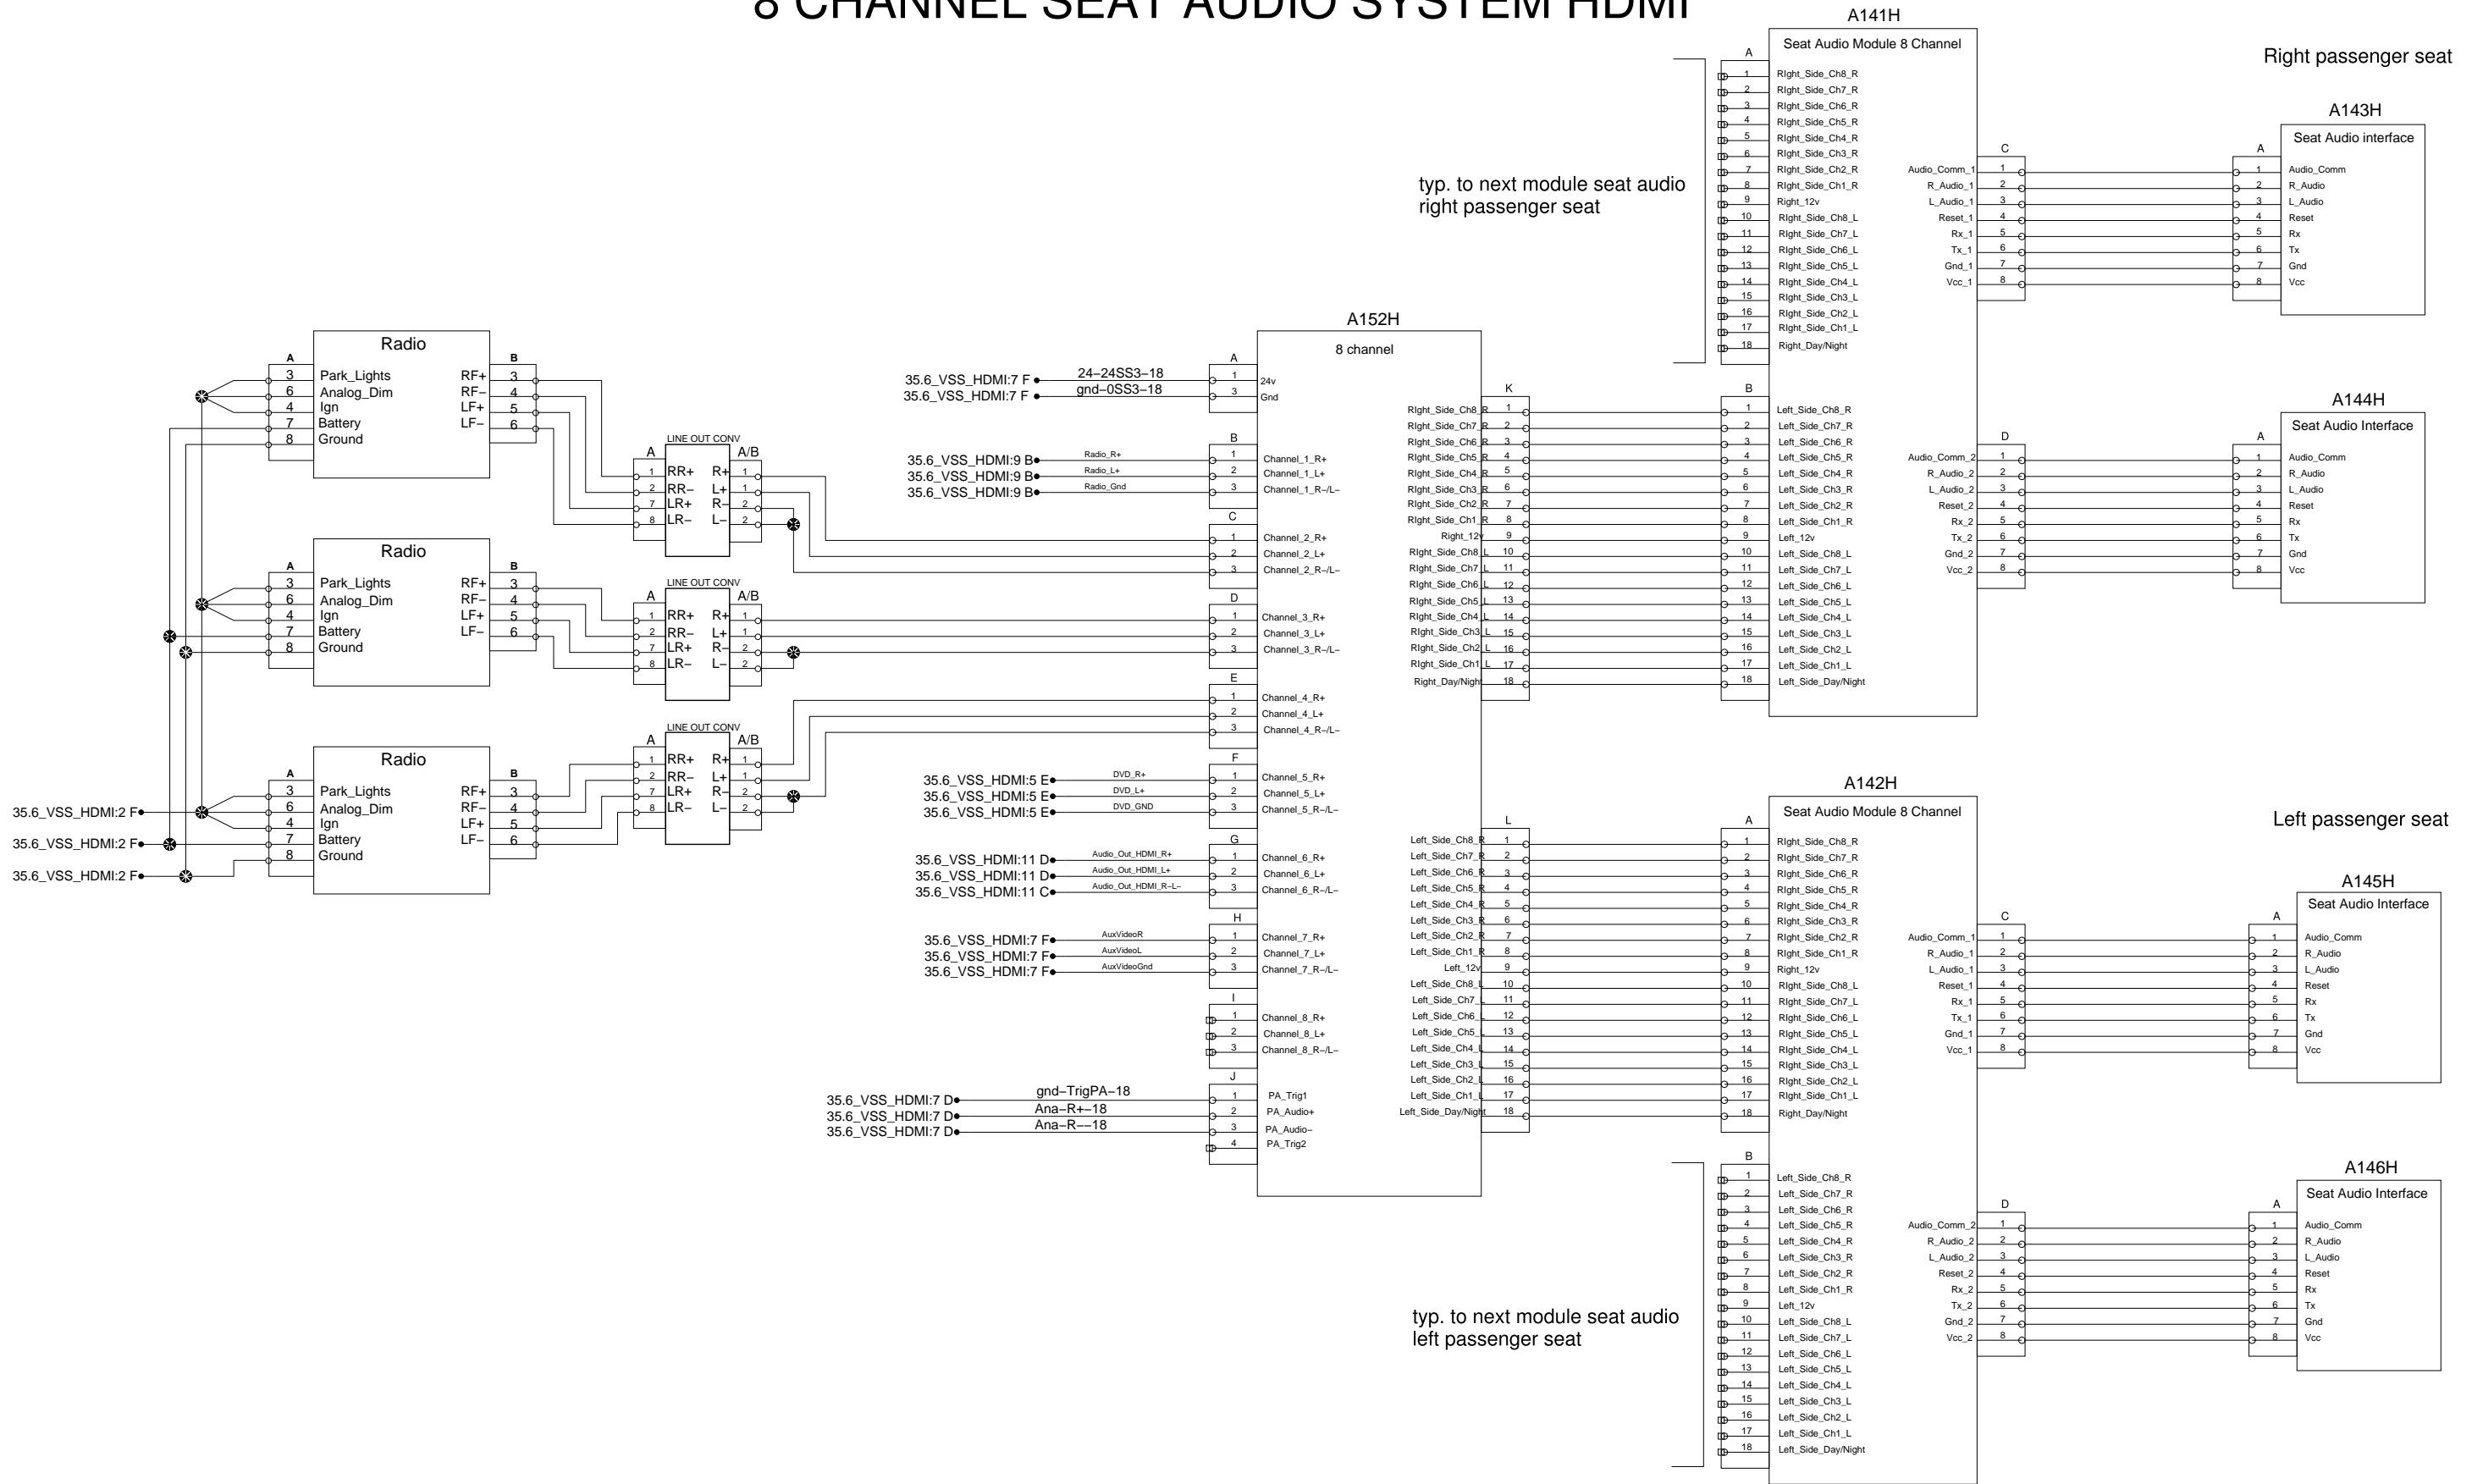

8 CHANNEL SEAT AUDIO SYSTEM HDMI

typ. to next module seat audio right passenger seat

typ. to next module seat audio left passenger seat