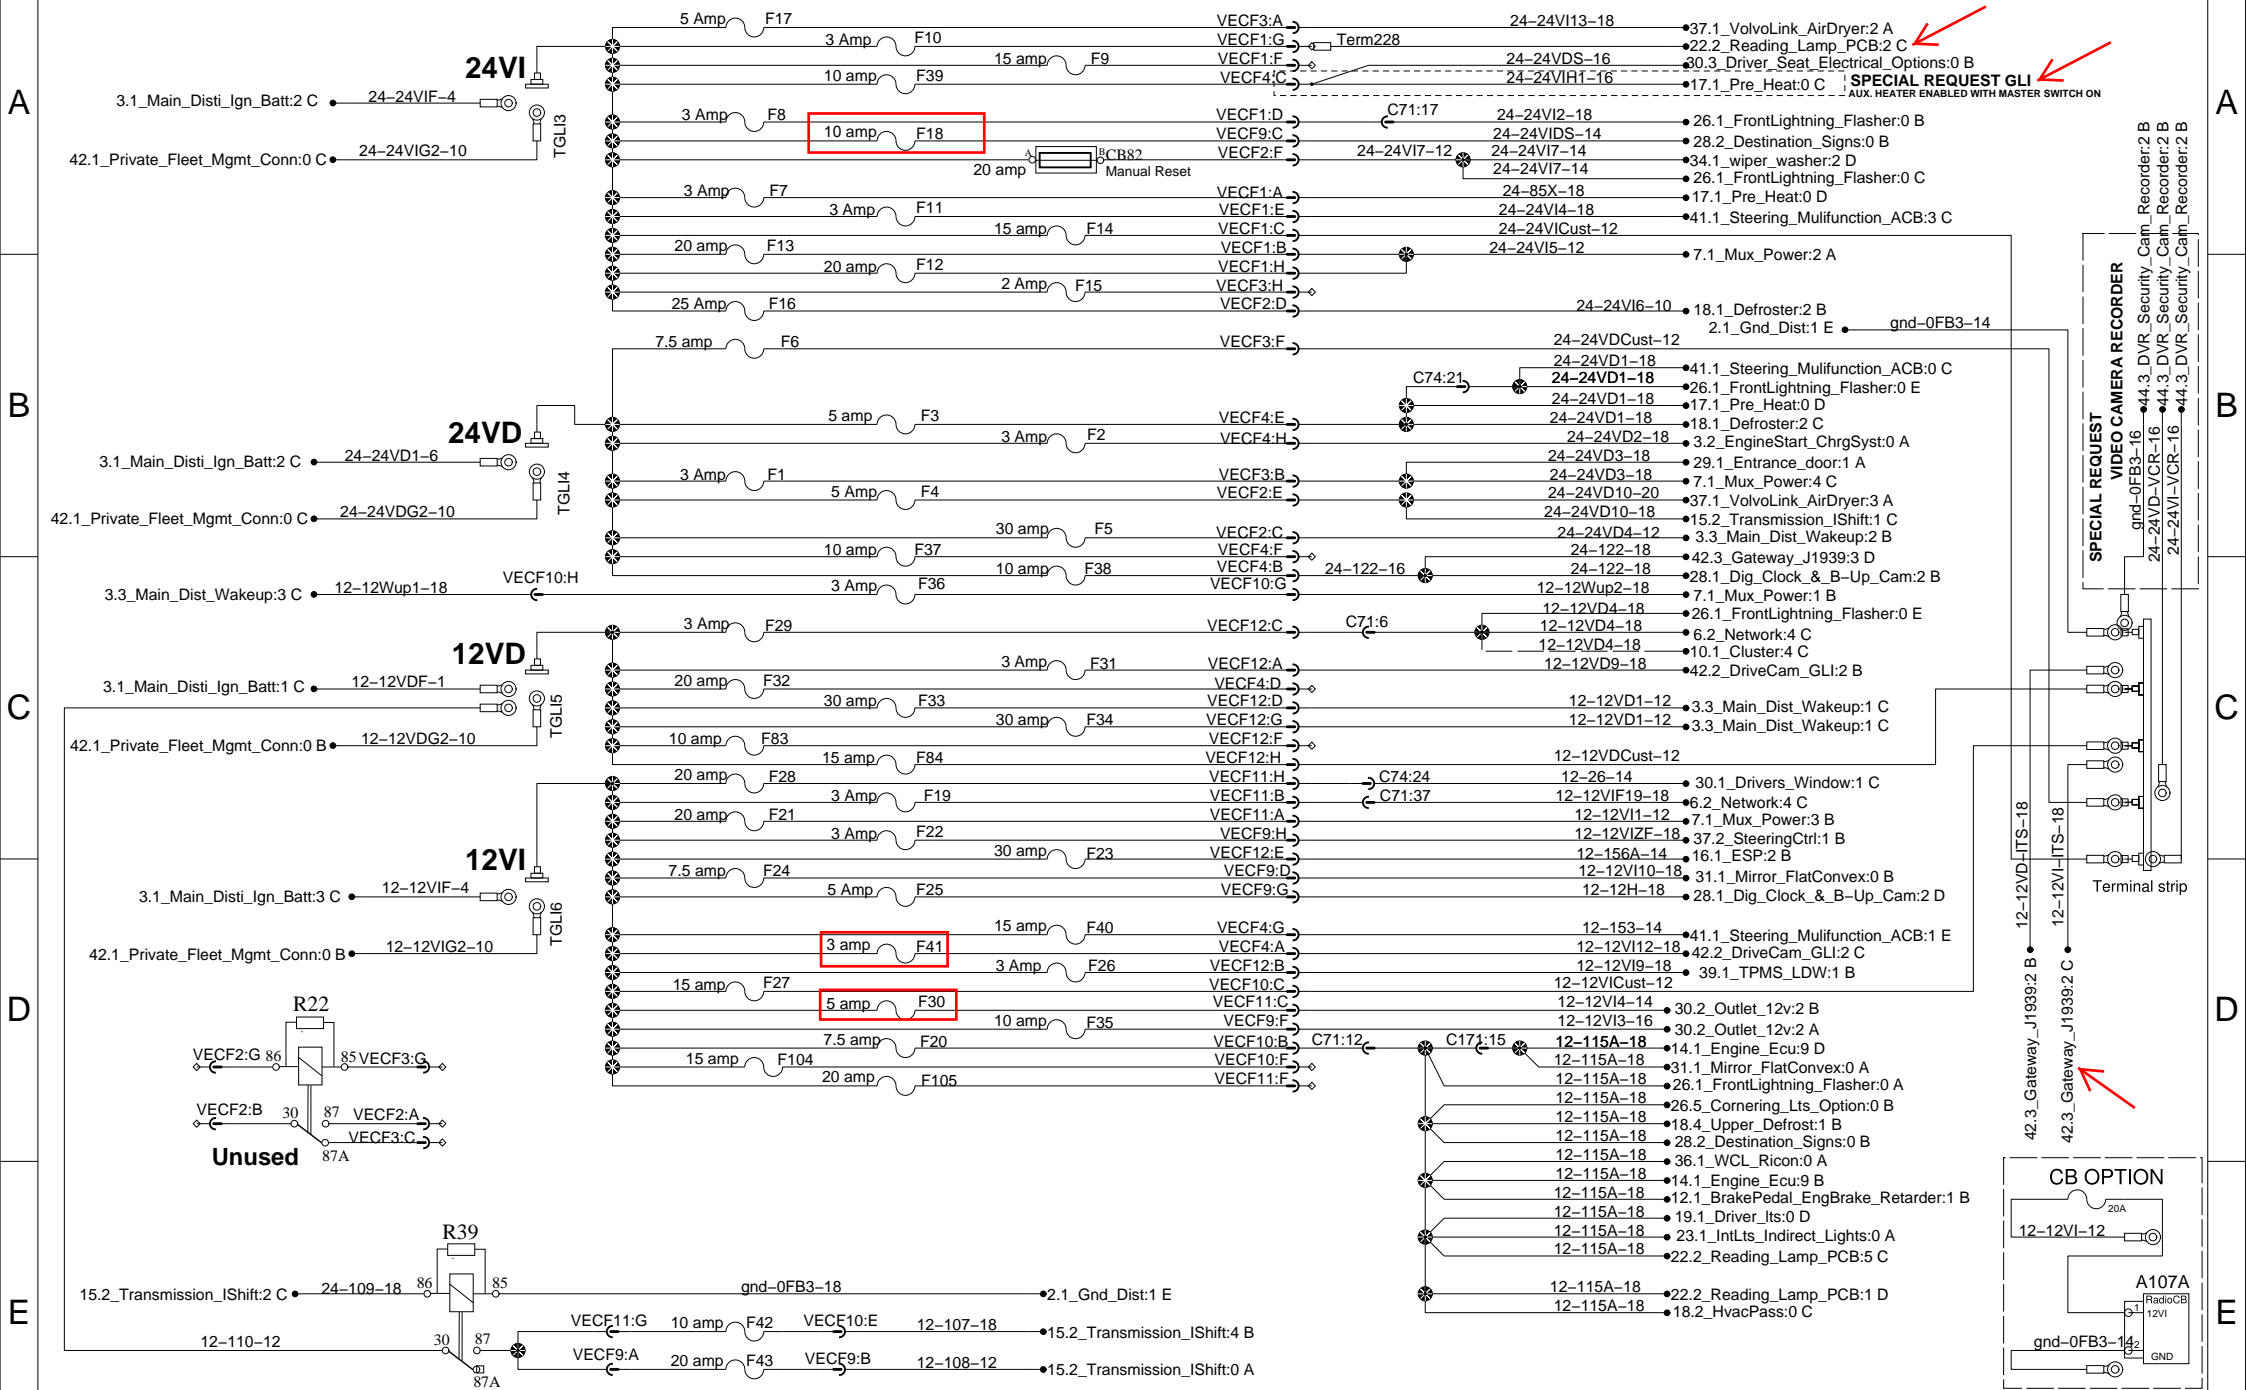

Power Distribution Front Junction Box

SPECIAL REQUEST GLI
AUX. HEATER ENABLED WITH MASTER SWITCH ON

SPECIAL REQUEST
VIDEO CAMERA RECORDER

Terminal strip