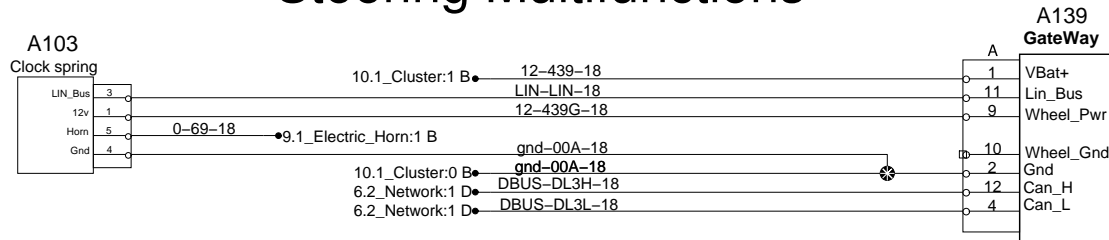

Steering Multifunctions

Sun Visor

ACB