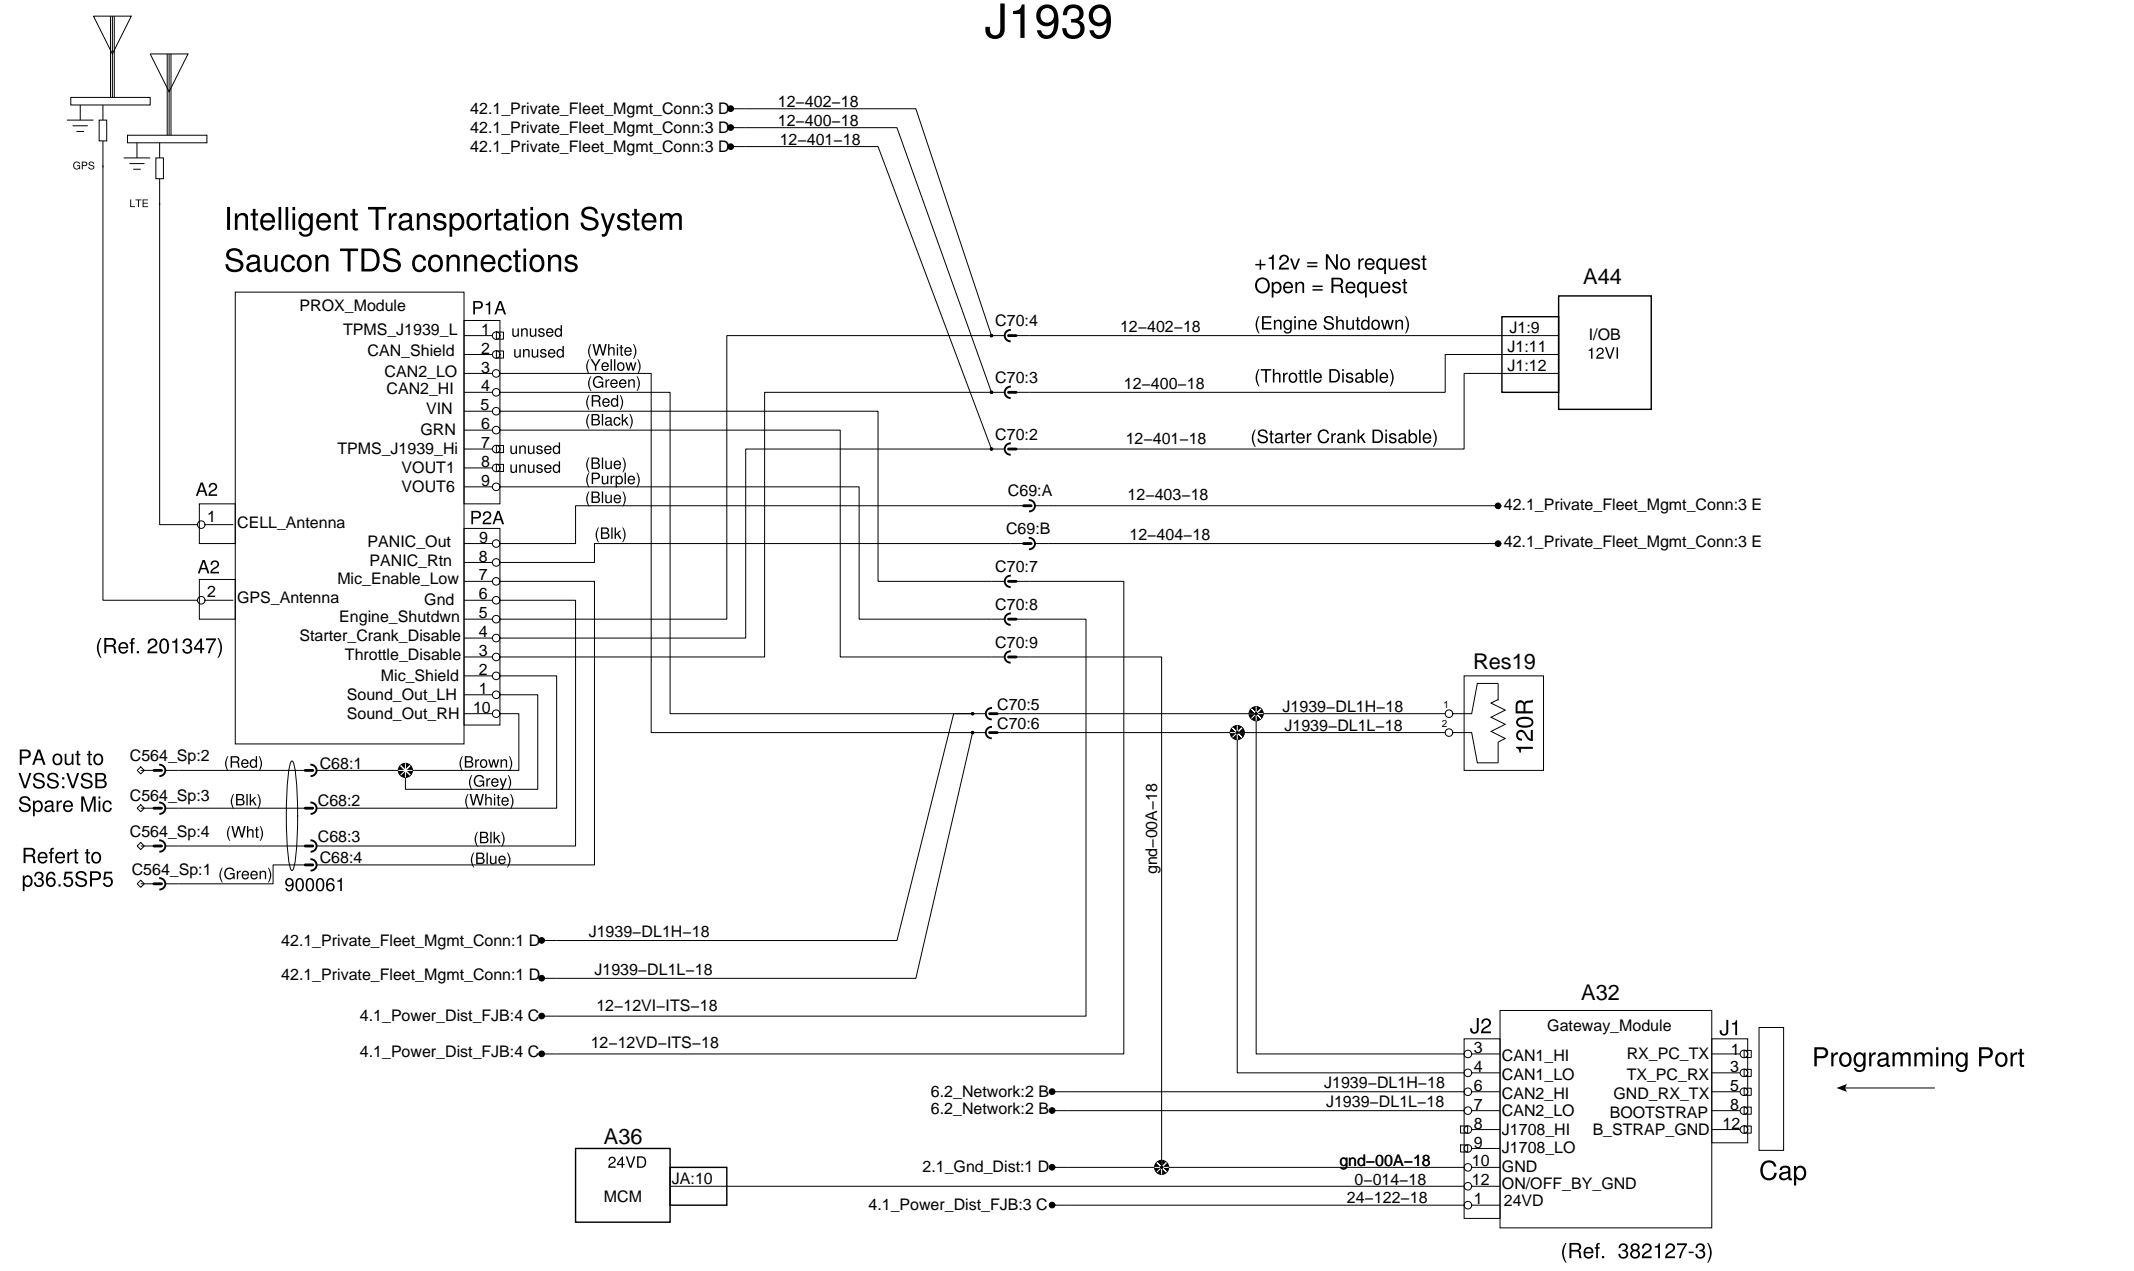

CTGI - Customer Telematic Gateway Interface J1939

Intelligent Transportation System Saucon TDS connections

OPTION