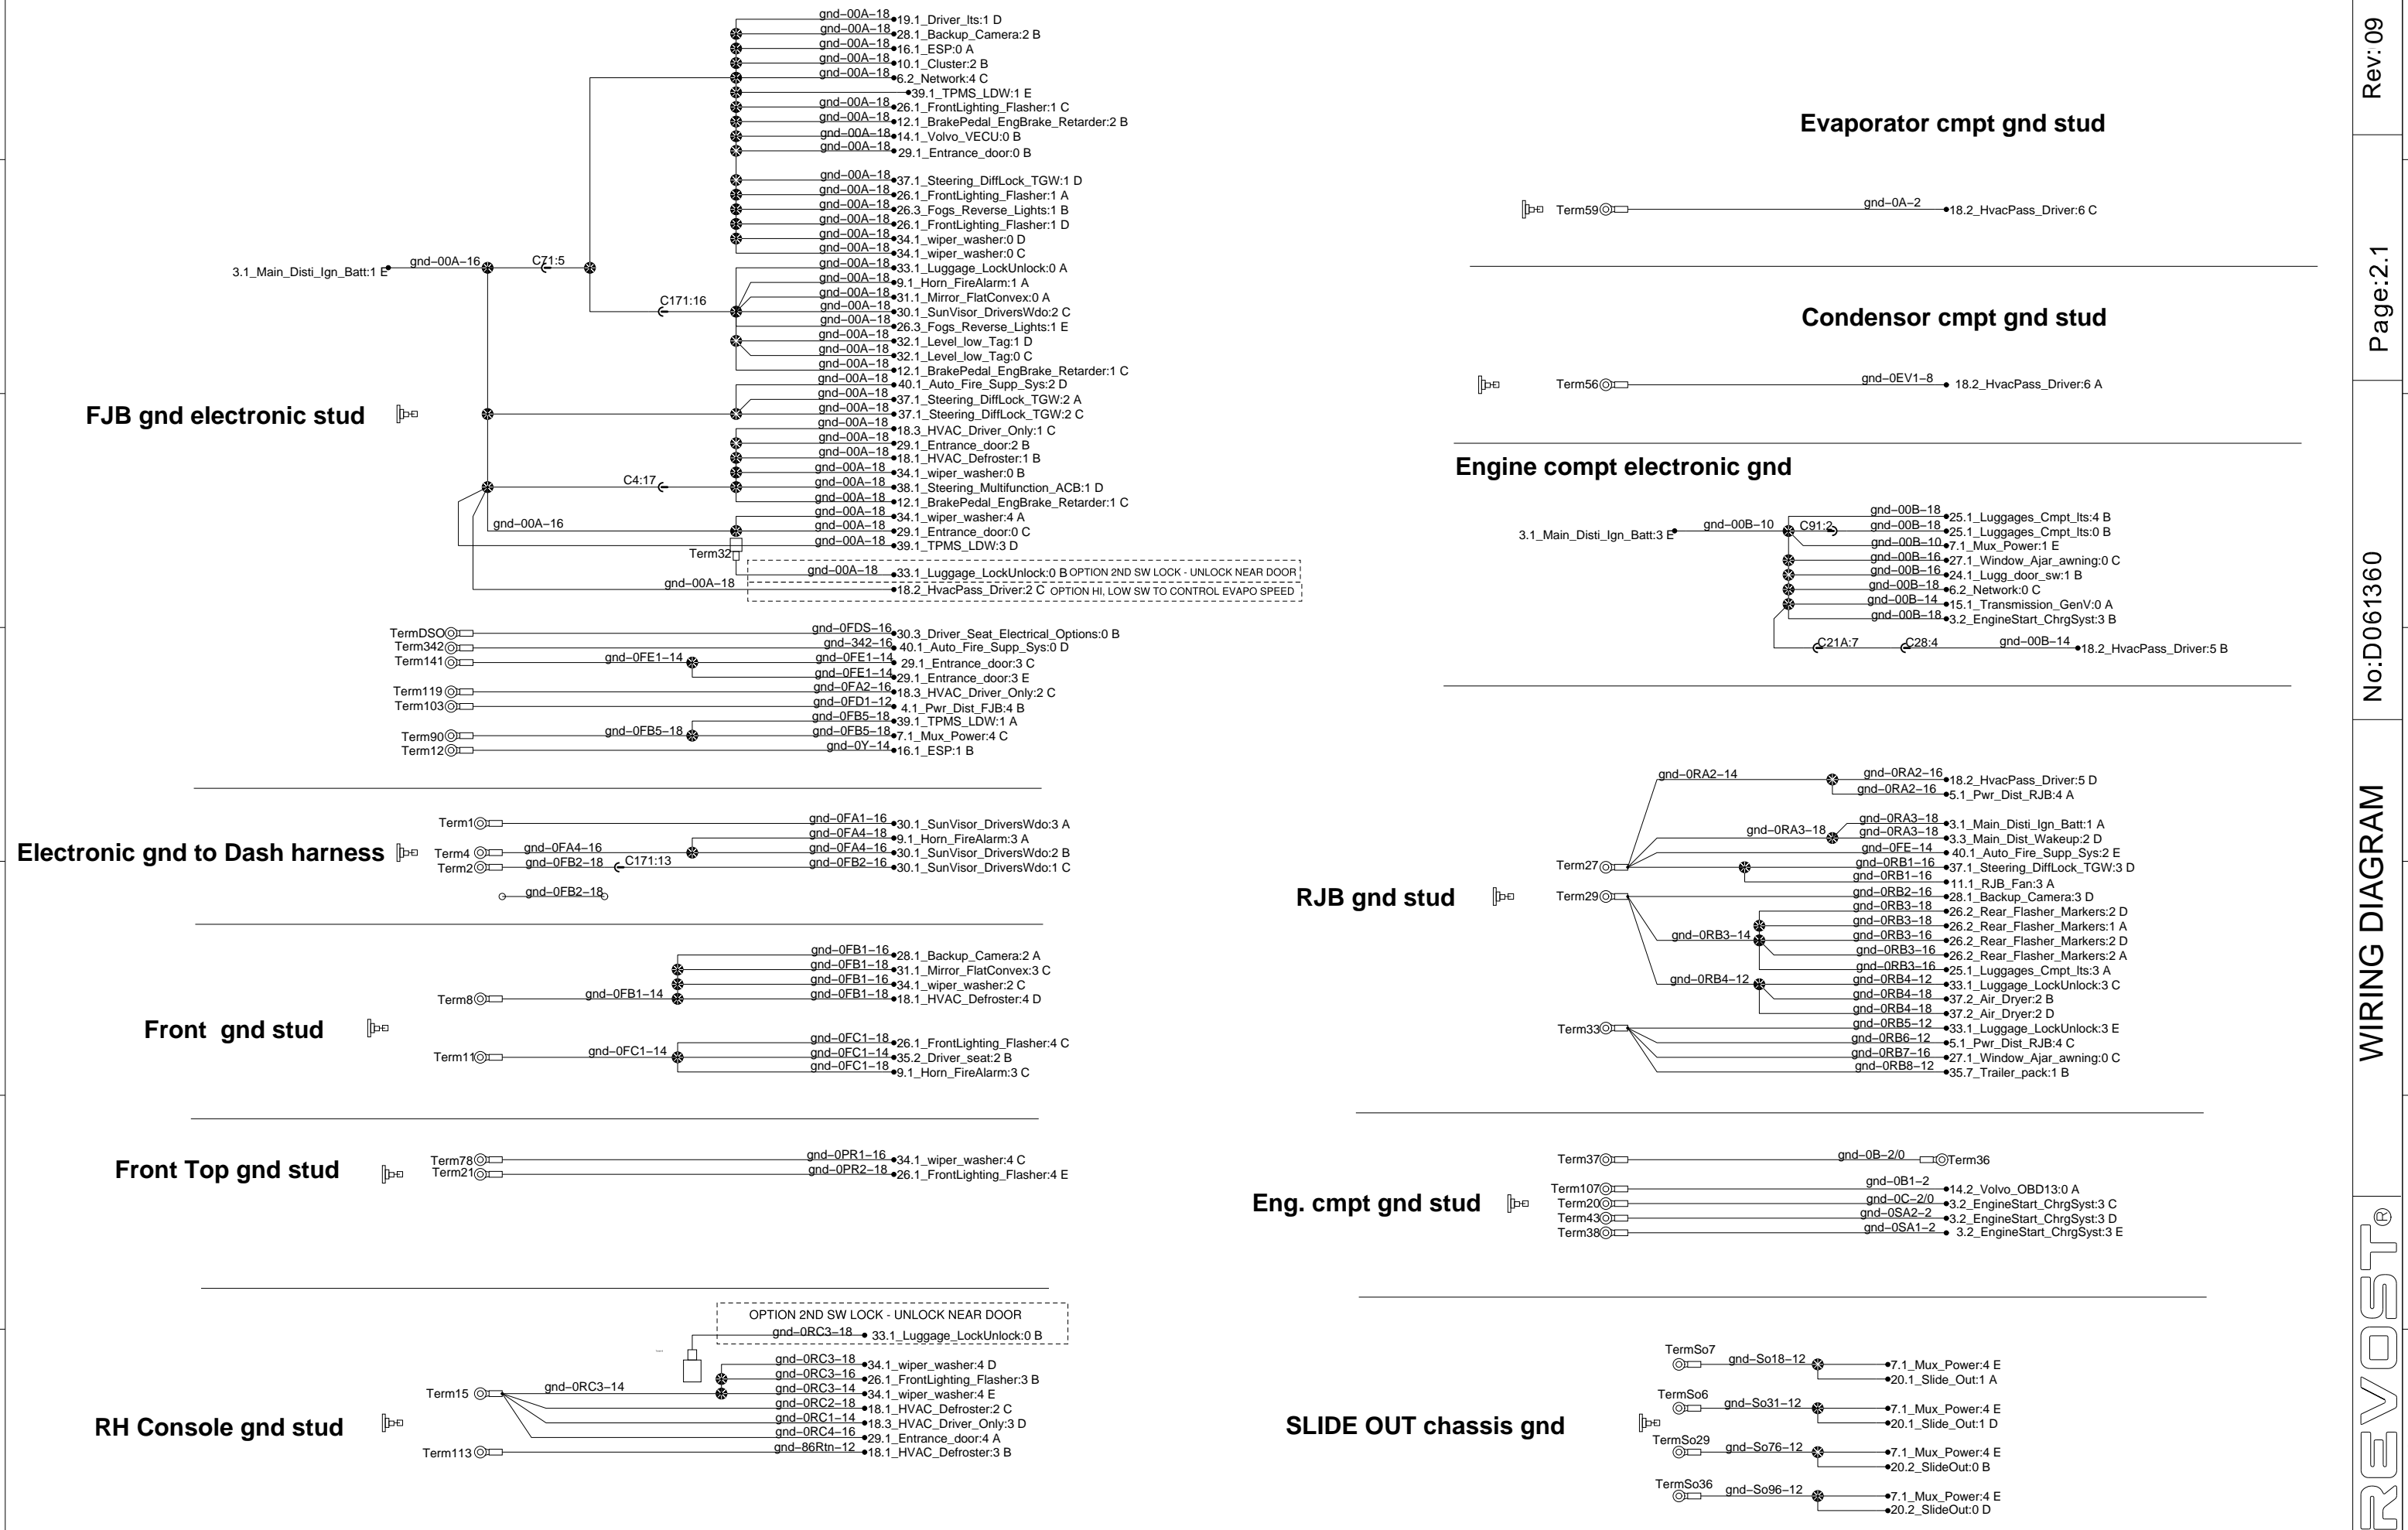

Ground Distribution

Rev: 09

Page: 2.1

No: D061360

WIRING DIAGRAM

PREVOST®