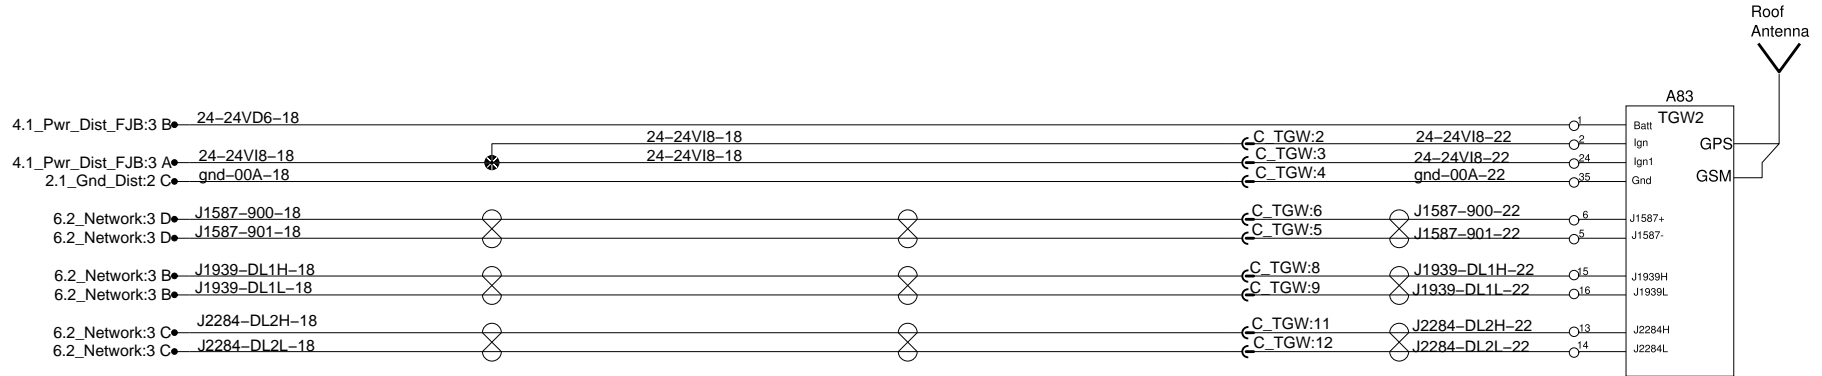

# VOLVO LINK TGW

## ZF VARIABLE STEERING CONTROL

## DIFFERENTIAL LOCK < 5 MPH option (not installed on std vehicles)