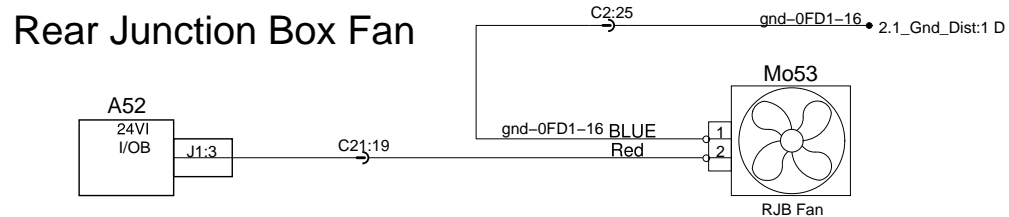

Volvo Link (TGW)

ENGINE BLOCK HEATER