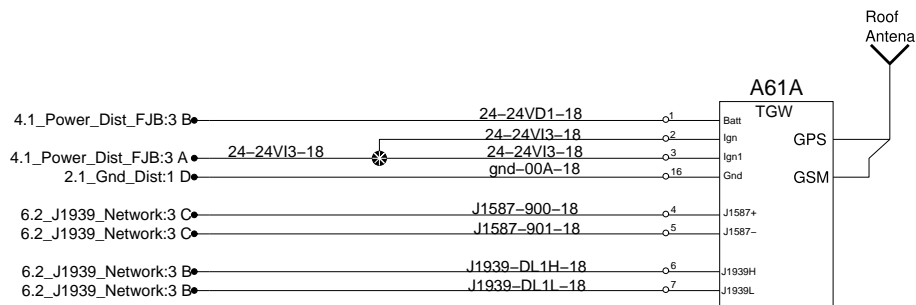

Volvo Link (TGW)

ENGINE BLOCK HEATER