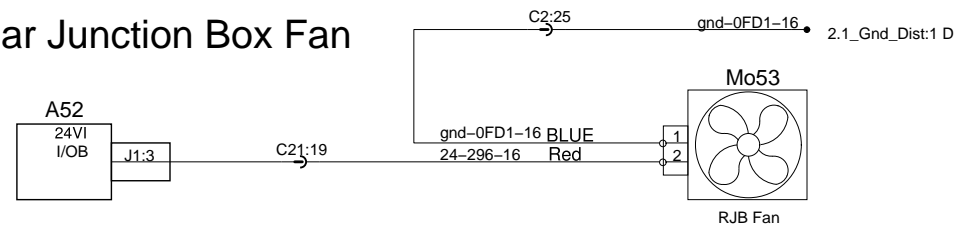

Volvo Link (TGW)

Rear Junction Box Fan

ENGINE BLOCK HEATER