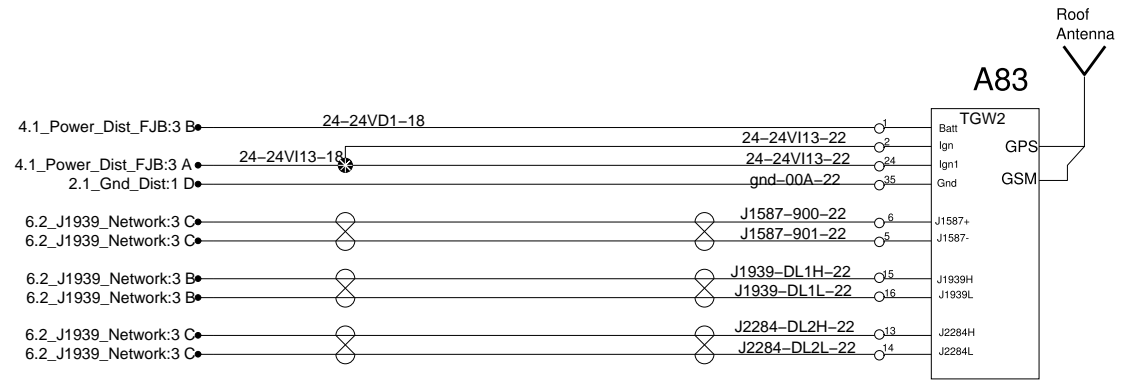

Volvo Link (TGW)

Rear Junction Box Fan

ENGINE BLOCK HEATER