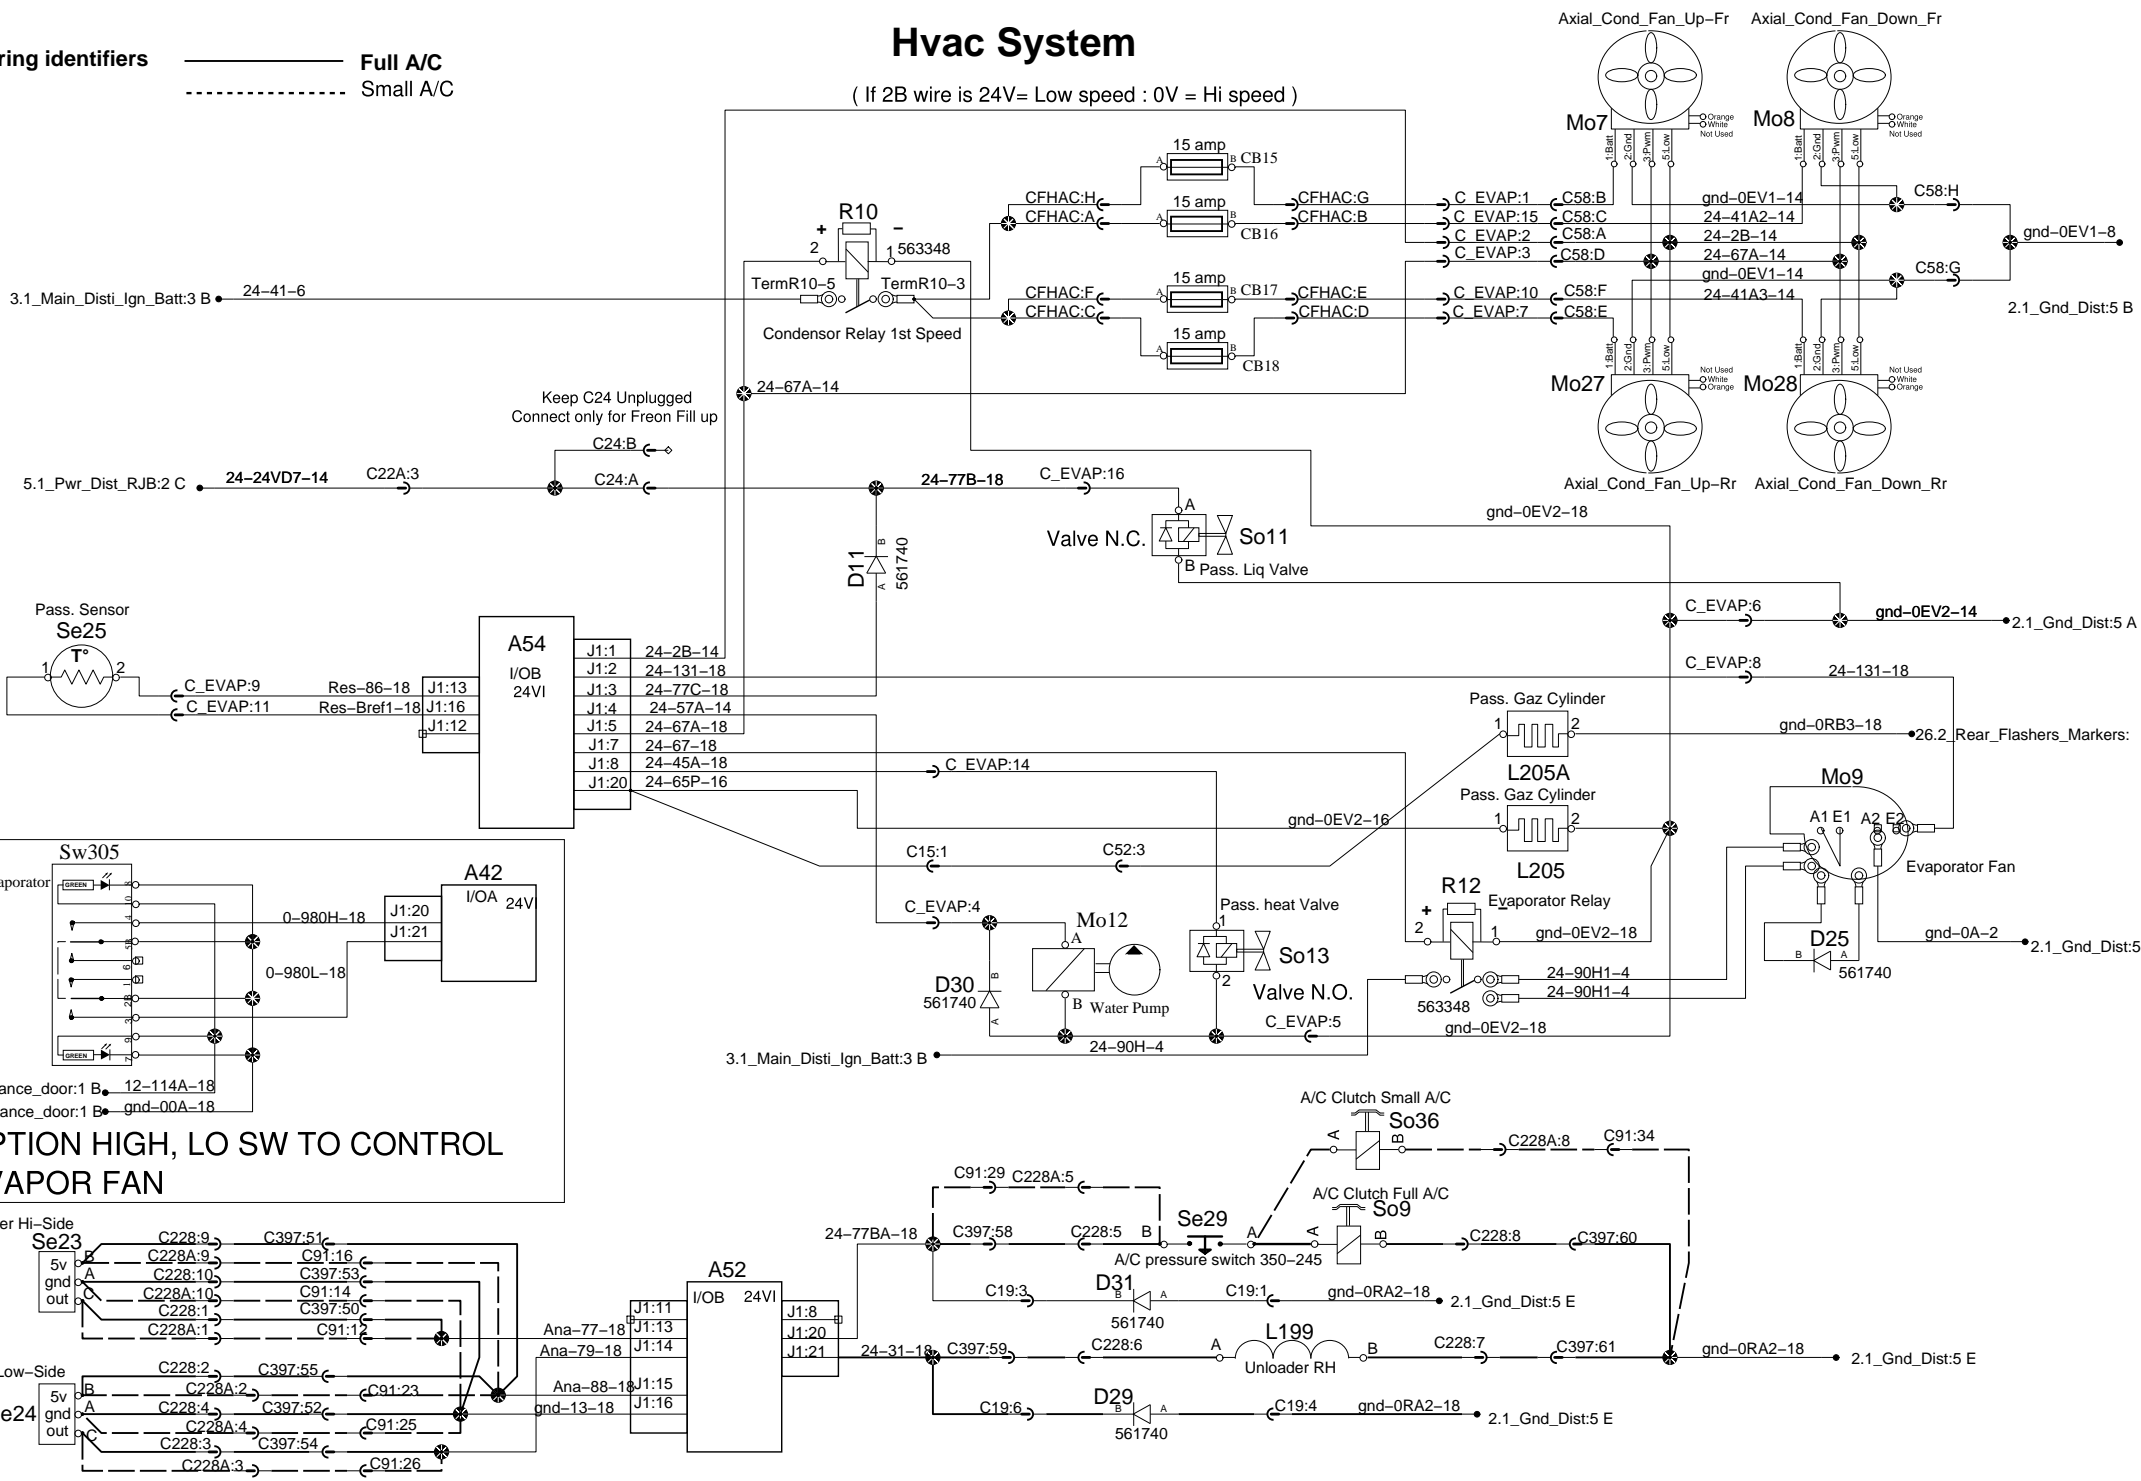

Hvac System

(If 2B wire is 24V= Low speed : 0V = Hi speed)

Wiring identifiers Full A/C
 Small A/C

Keep C24 Unplugged
Connect only for Freon Fill up