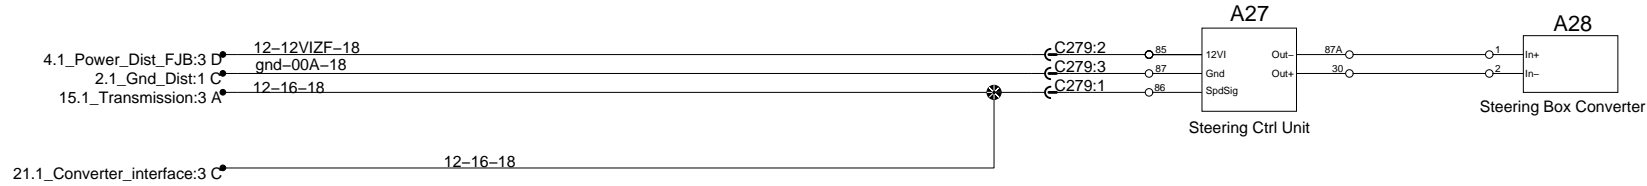

# DIFFERENTIAL LOCK 5 MPH option (not installed)