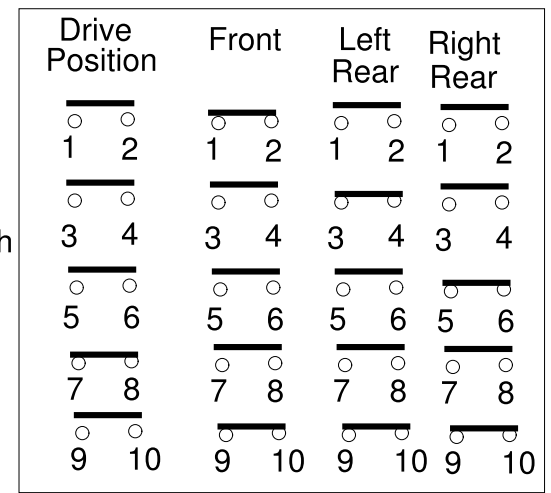

Tag and Level low

Level low control switch