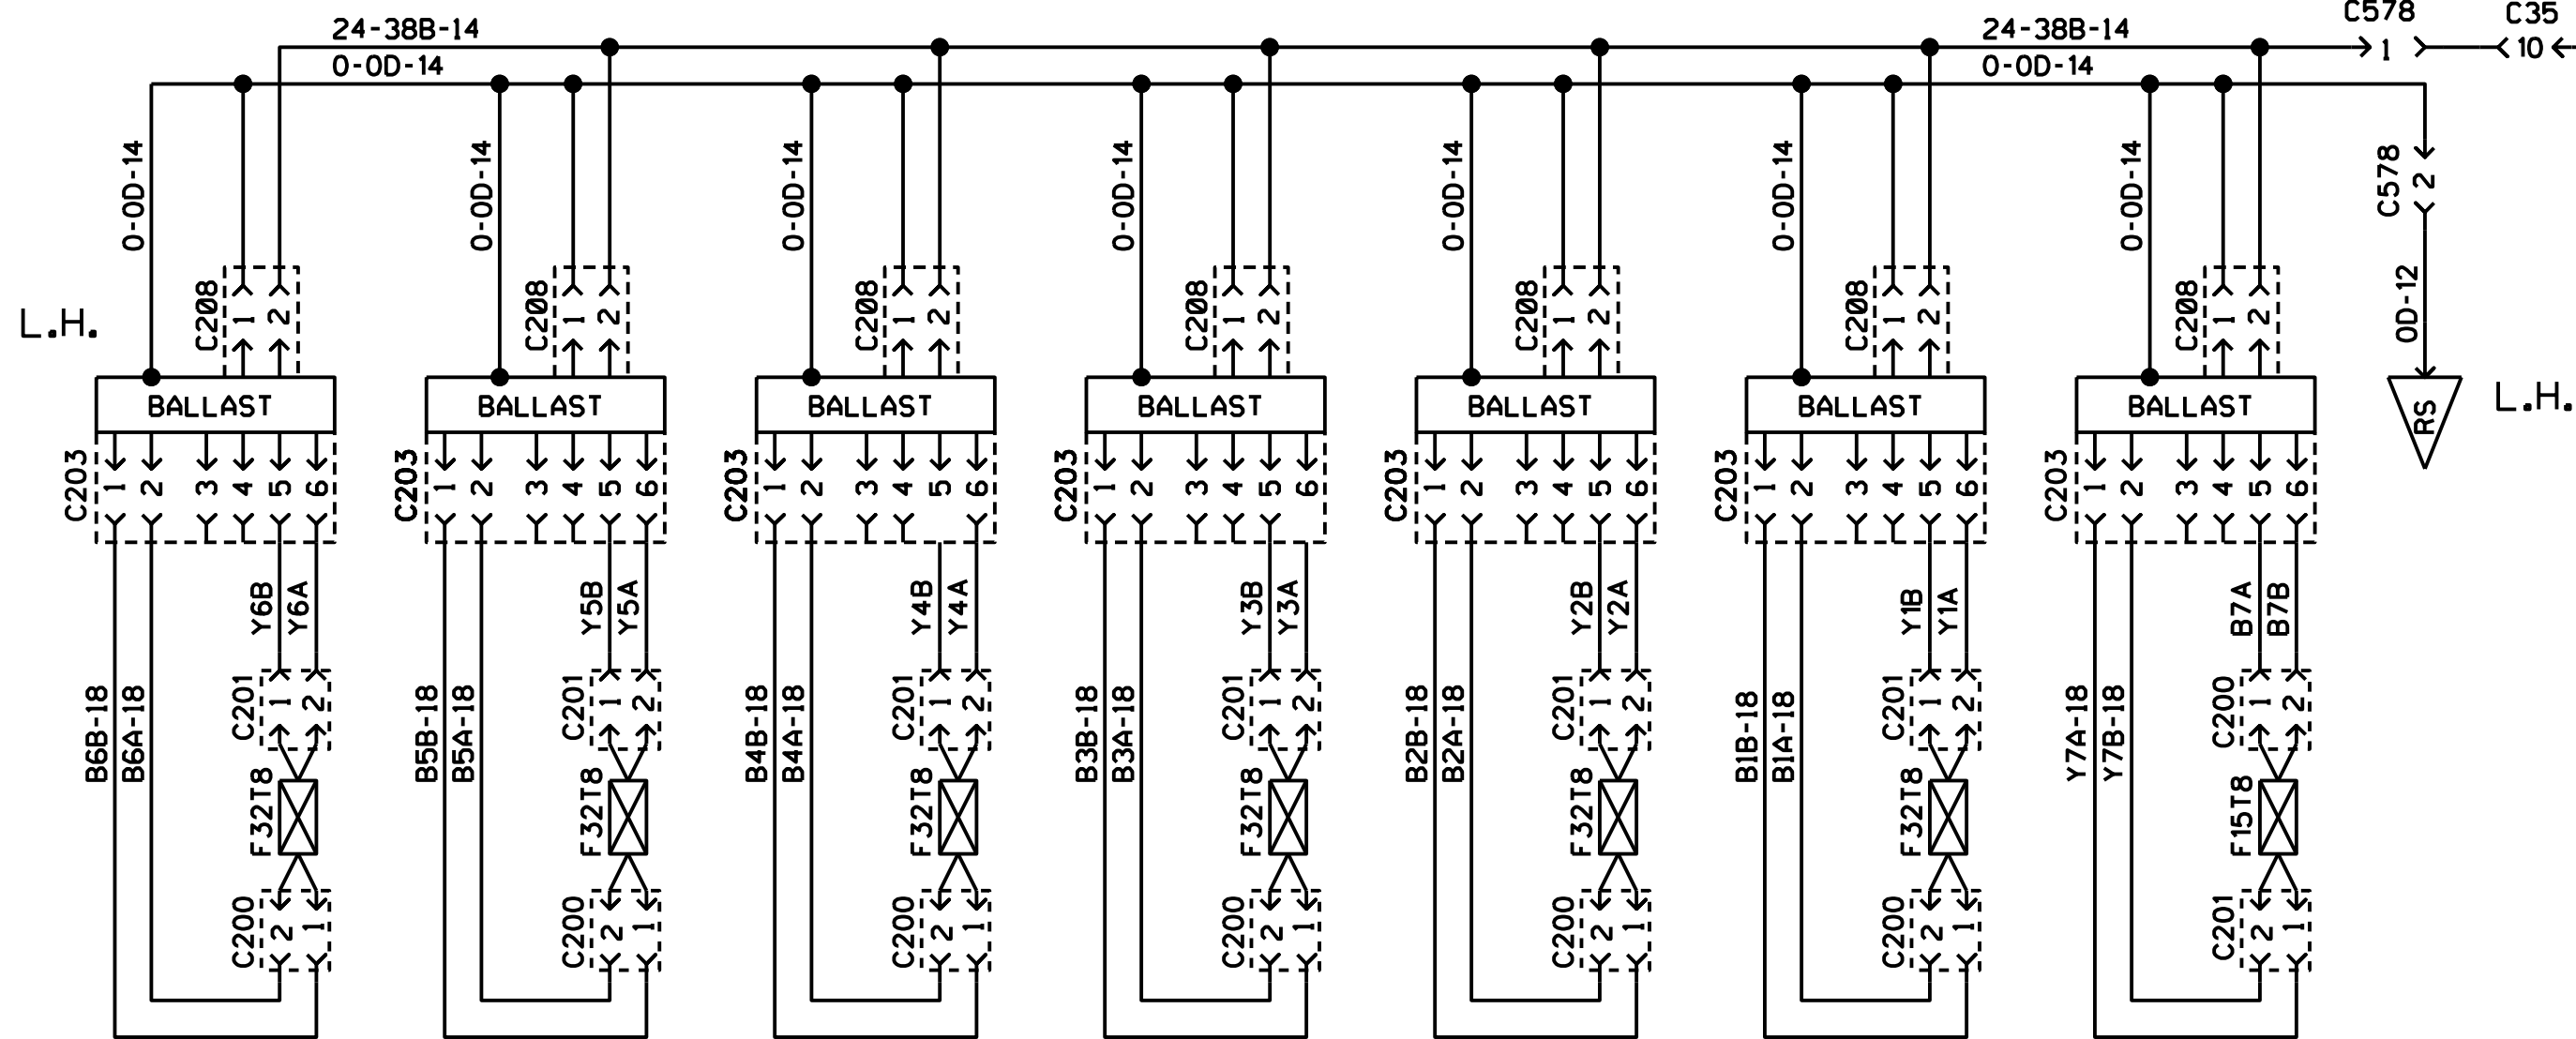

BATTERY CHARGER OR
IN-STATION LIGHTING

24V FLUORESCENT INTERIOR LIGHTING
H3-41 & H3-45

H3-45
ONLY