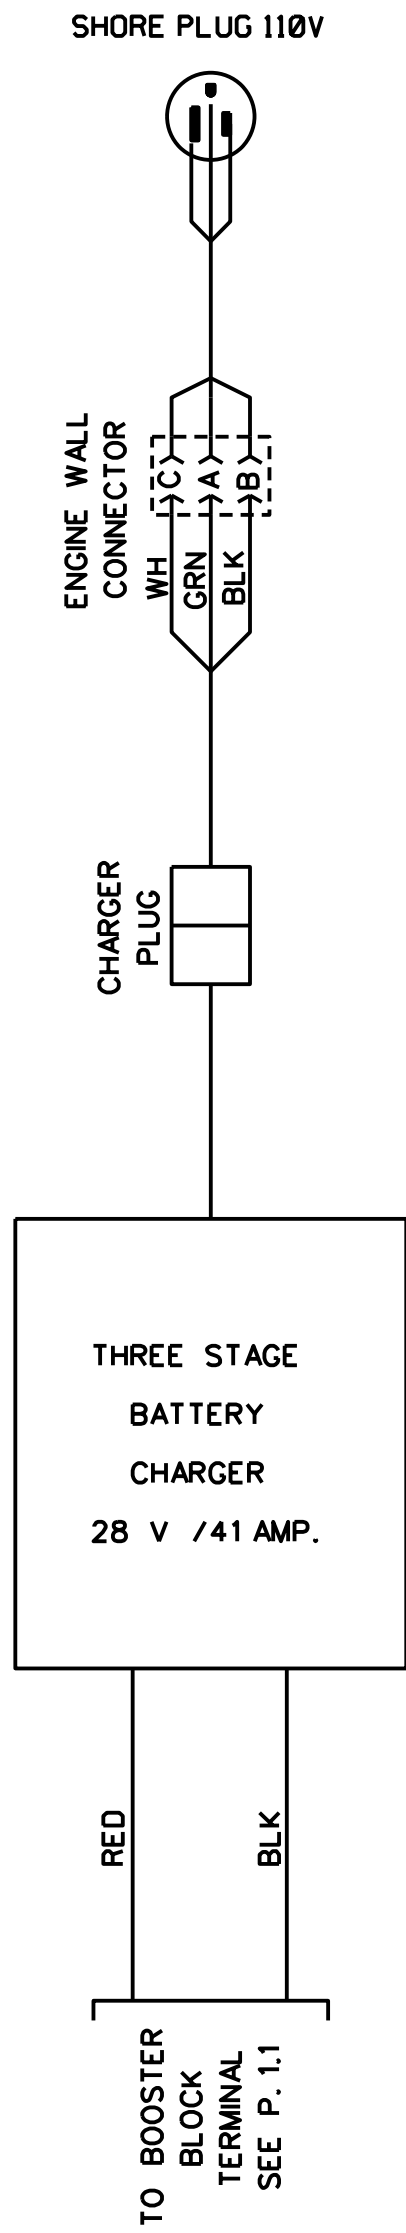

BATTERY CHARGER OR
IN-STATION LIGHTING

24V FLUORESCENT INTERIOR LIGHTING
H3-41 & H3-45

H3-45
ONLY