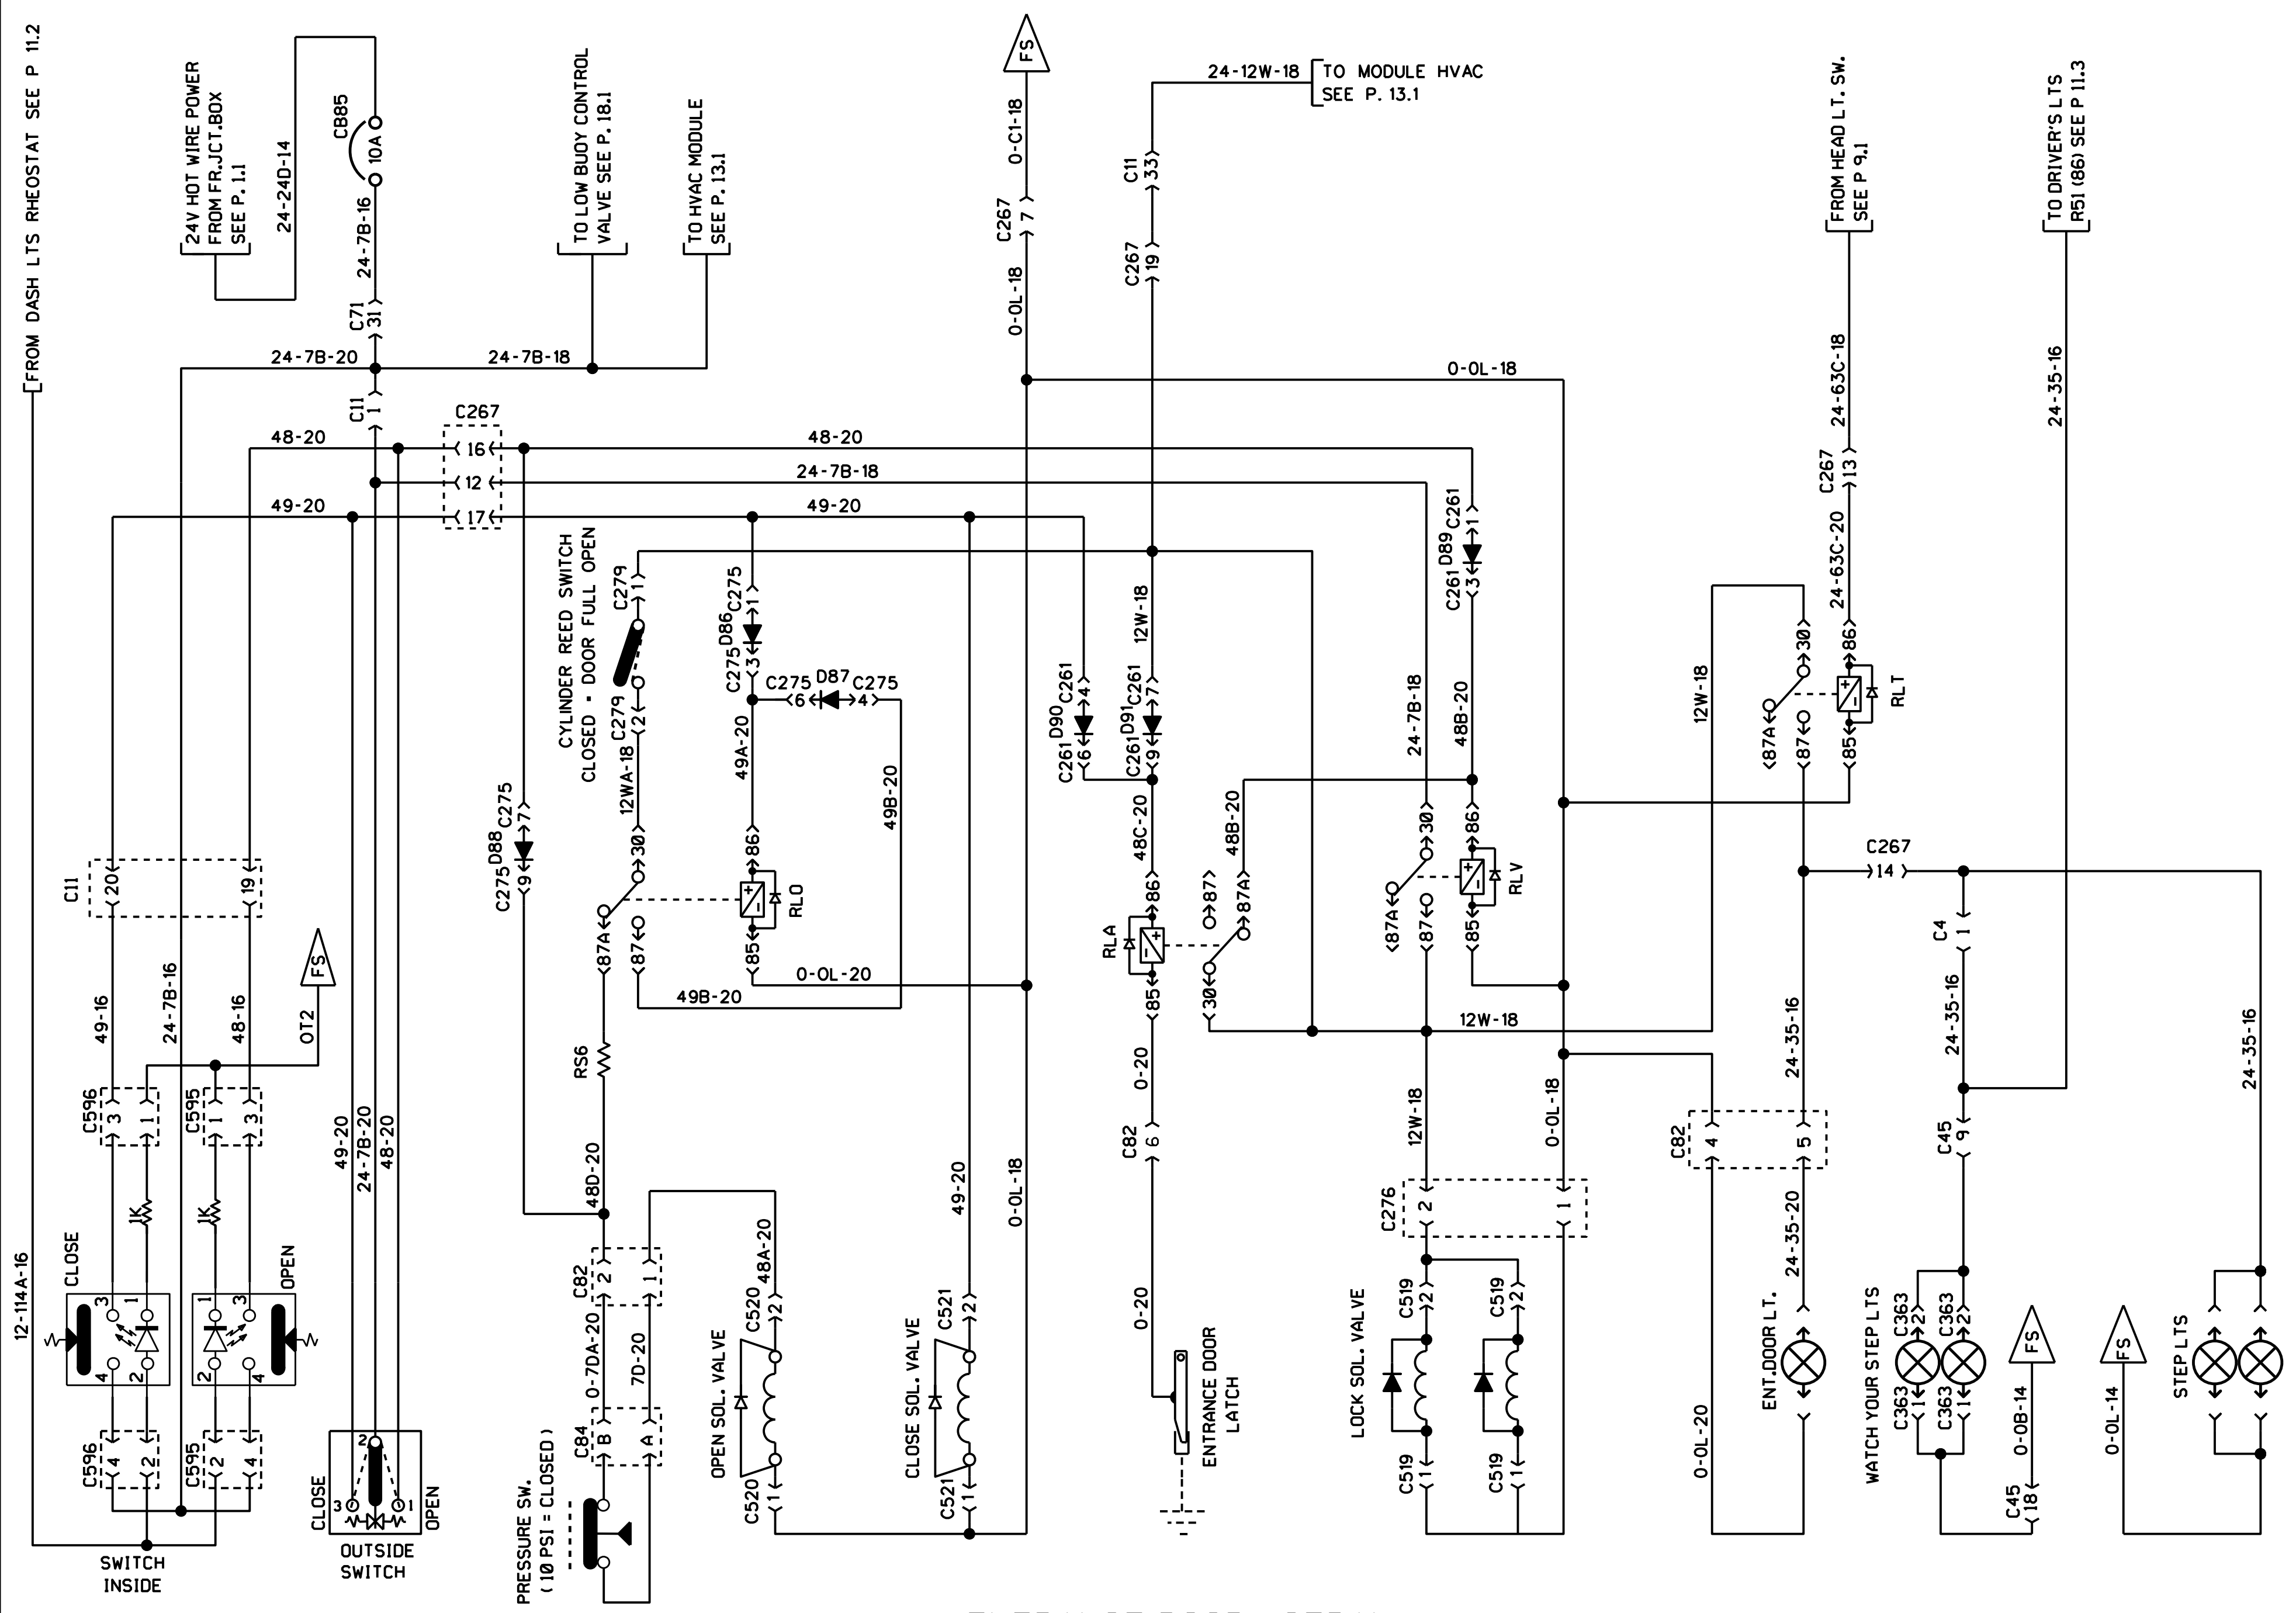

[FROM DASH LTS RHEOSTAT SEE P 11.2

ENTRANCE DOOR (SEDAN)