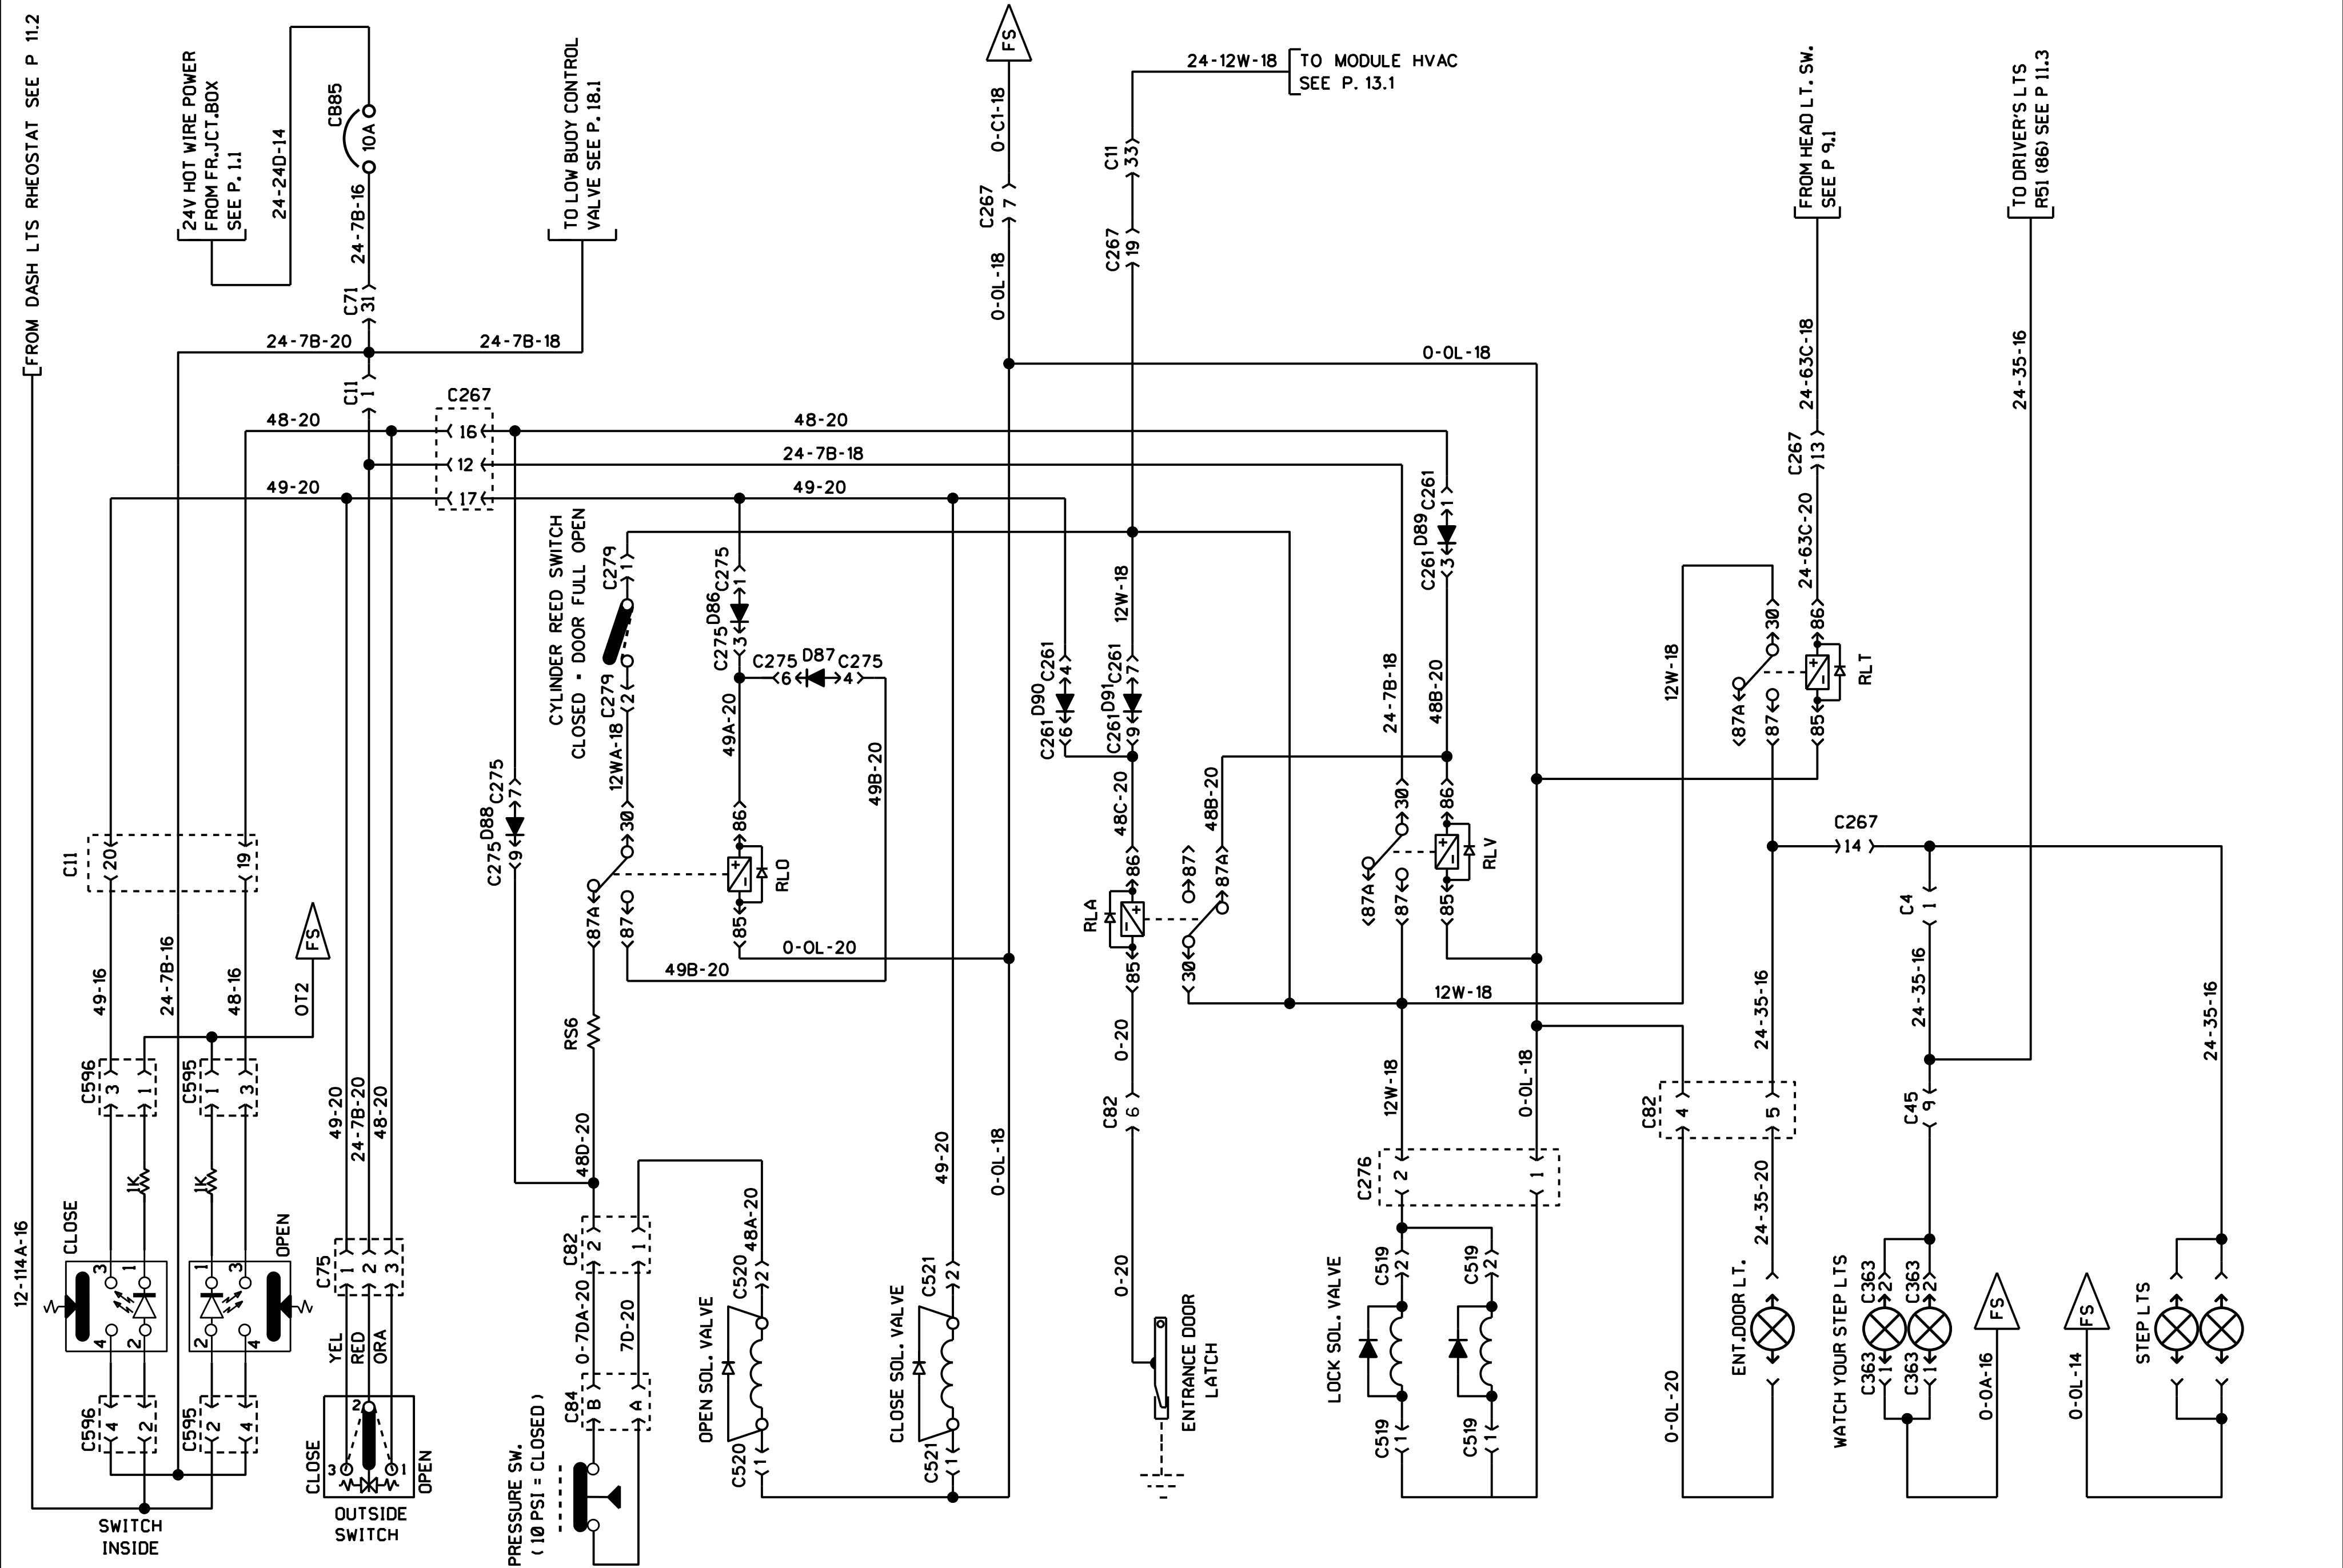

[FROM DASH LTS RHEOSTAT SEE P 11.2

ENTRANCE DOOR (SEDAN)