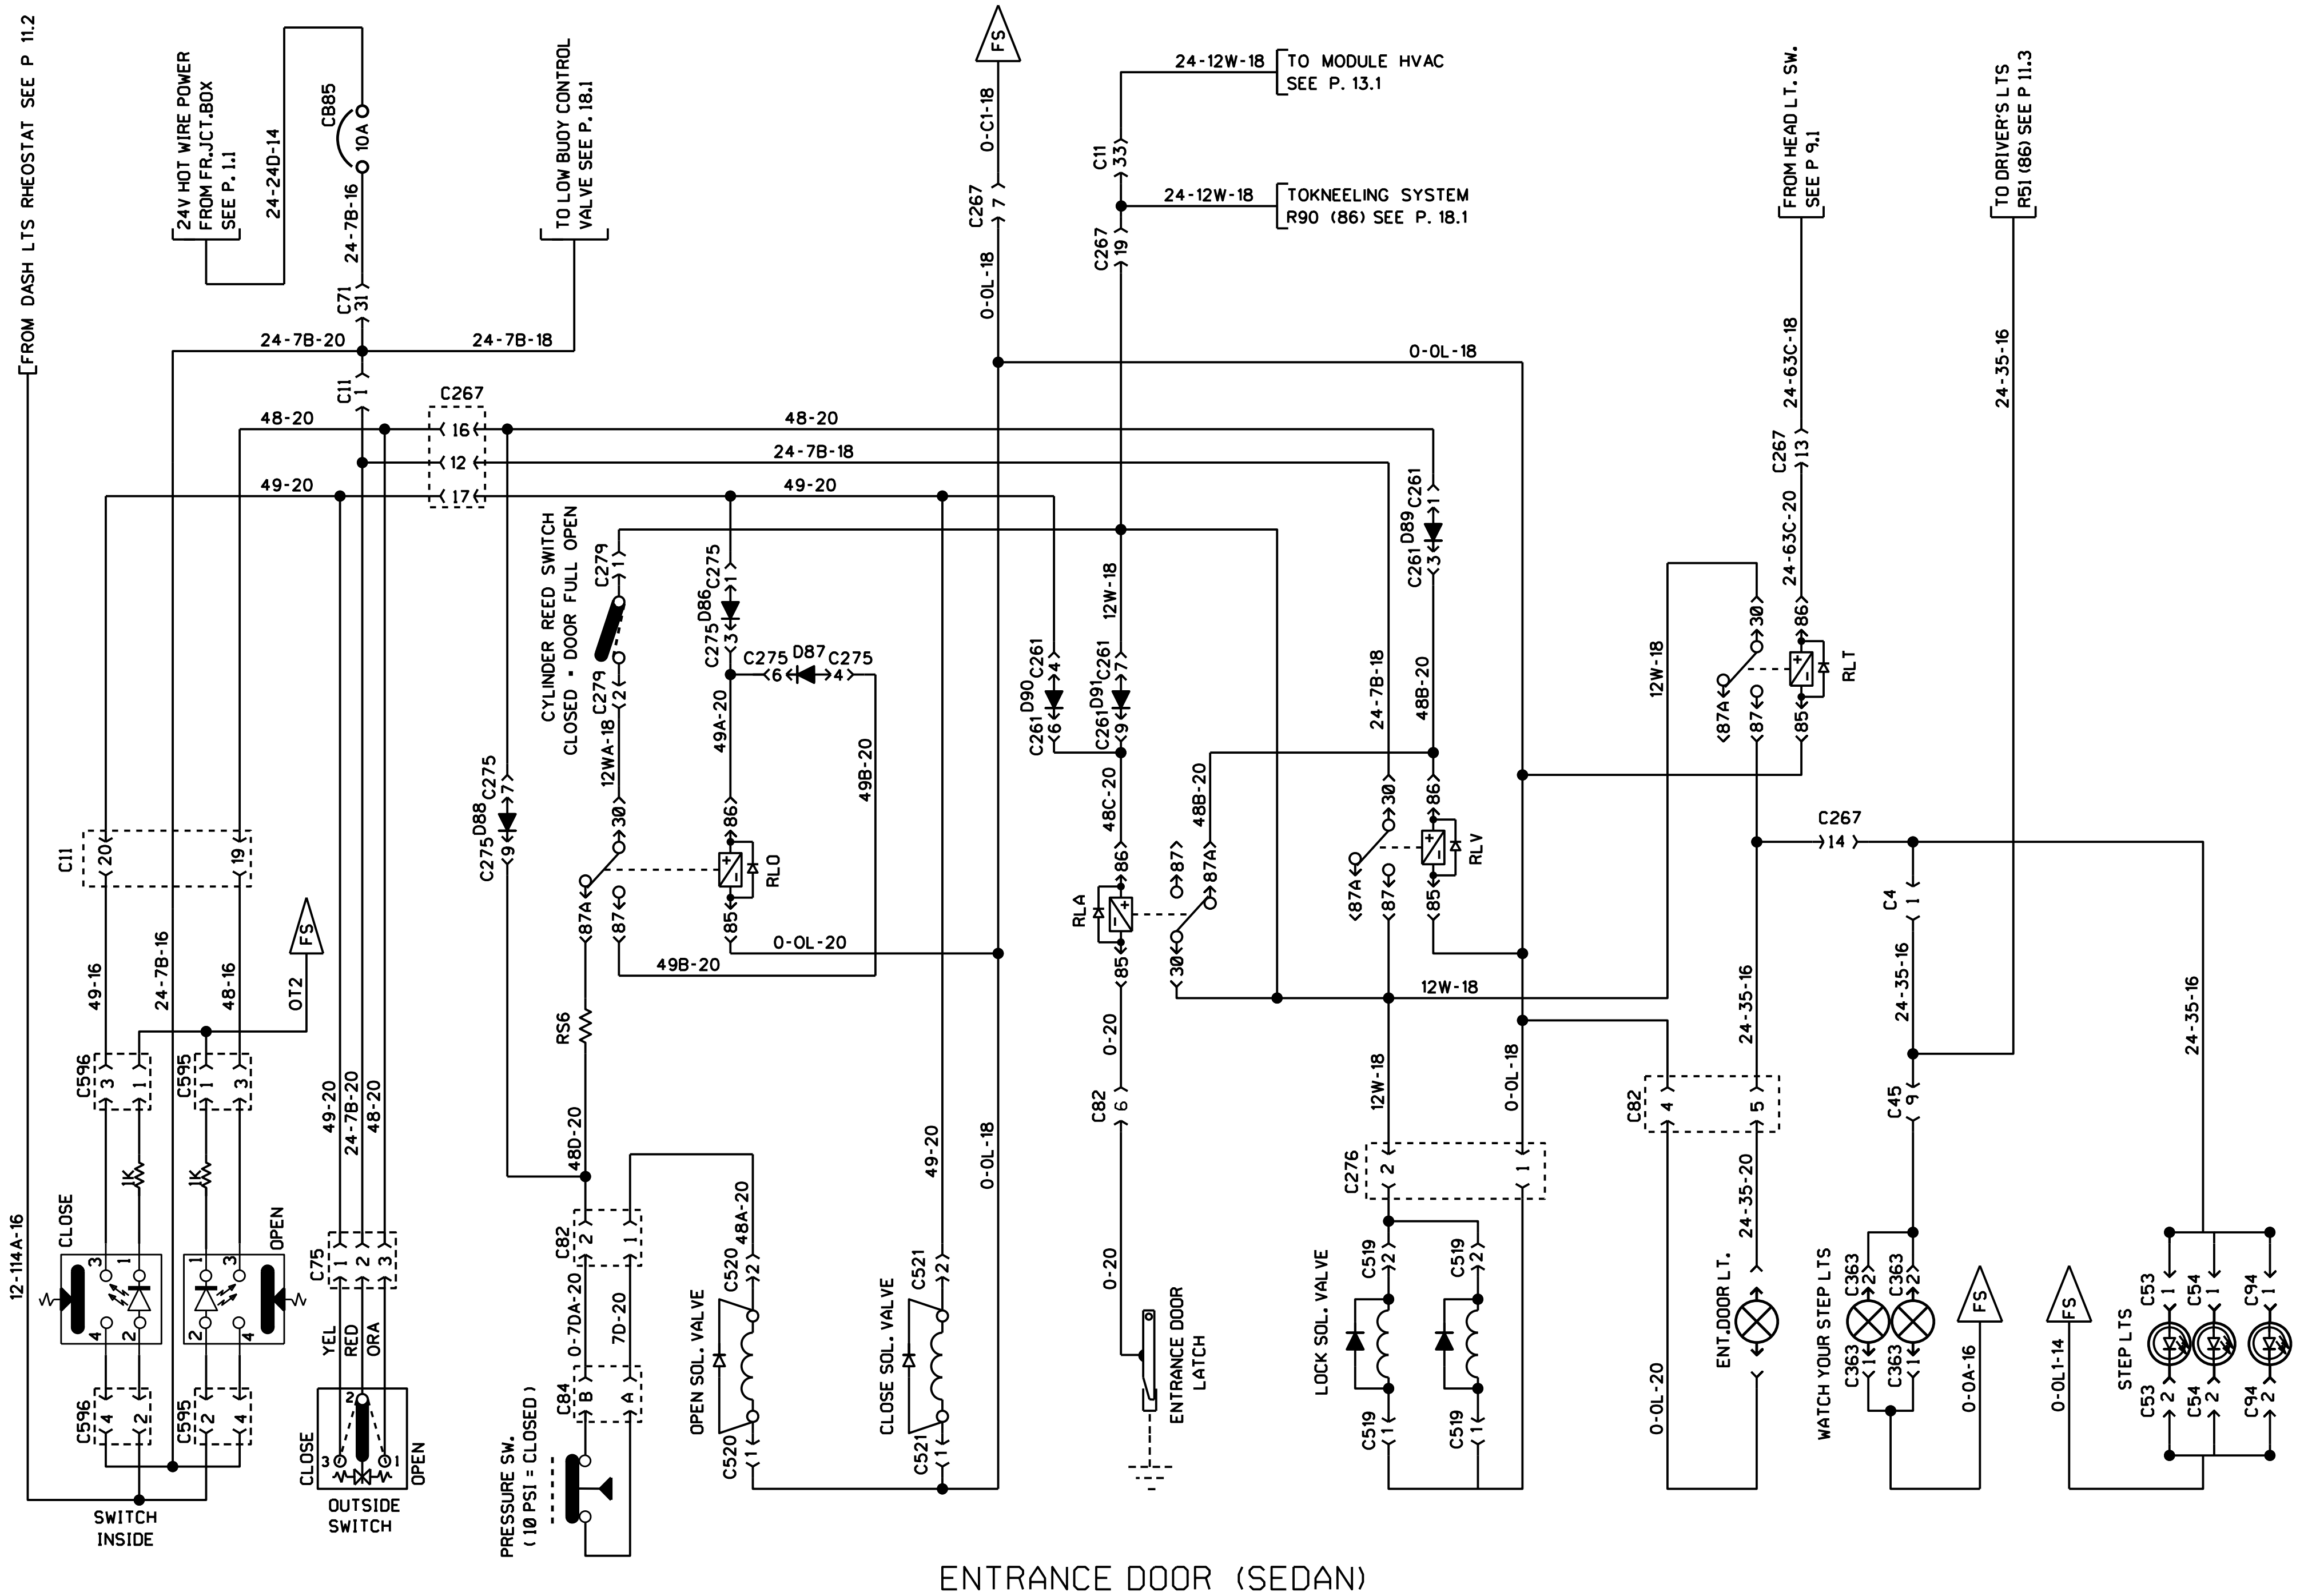

[FROM DASH L.T.S RHEOSTAT SEE P 11.2

ENTRANCE DOOR (SEDAN)