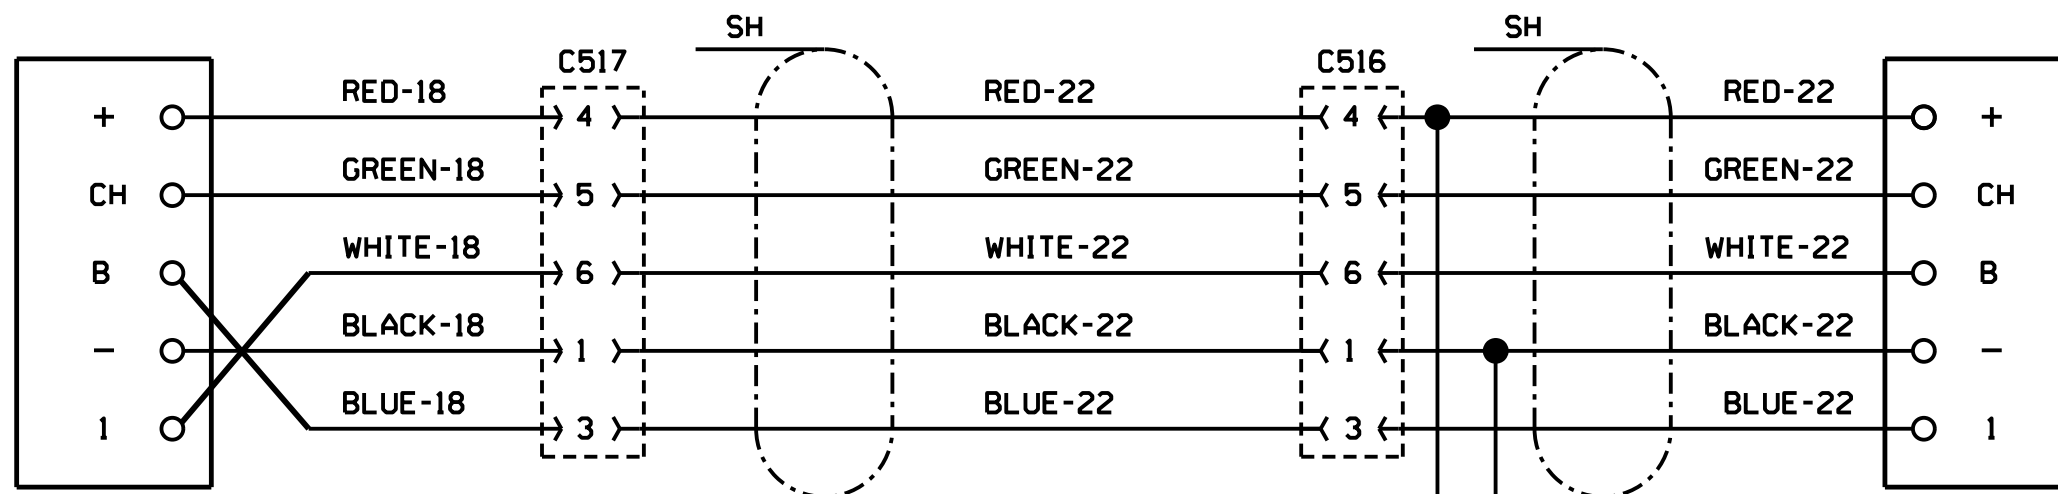

BACK-UP MONITOR (CLARION)

SECONDARY INTERCOM

INTERCOM

MASTER INTERCOM

SPECIAL BACK-UP SWITCH CANCEL ADDED