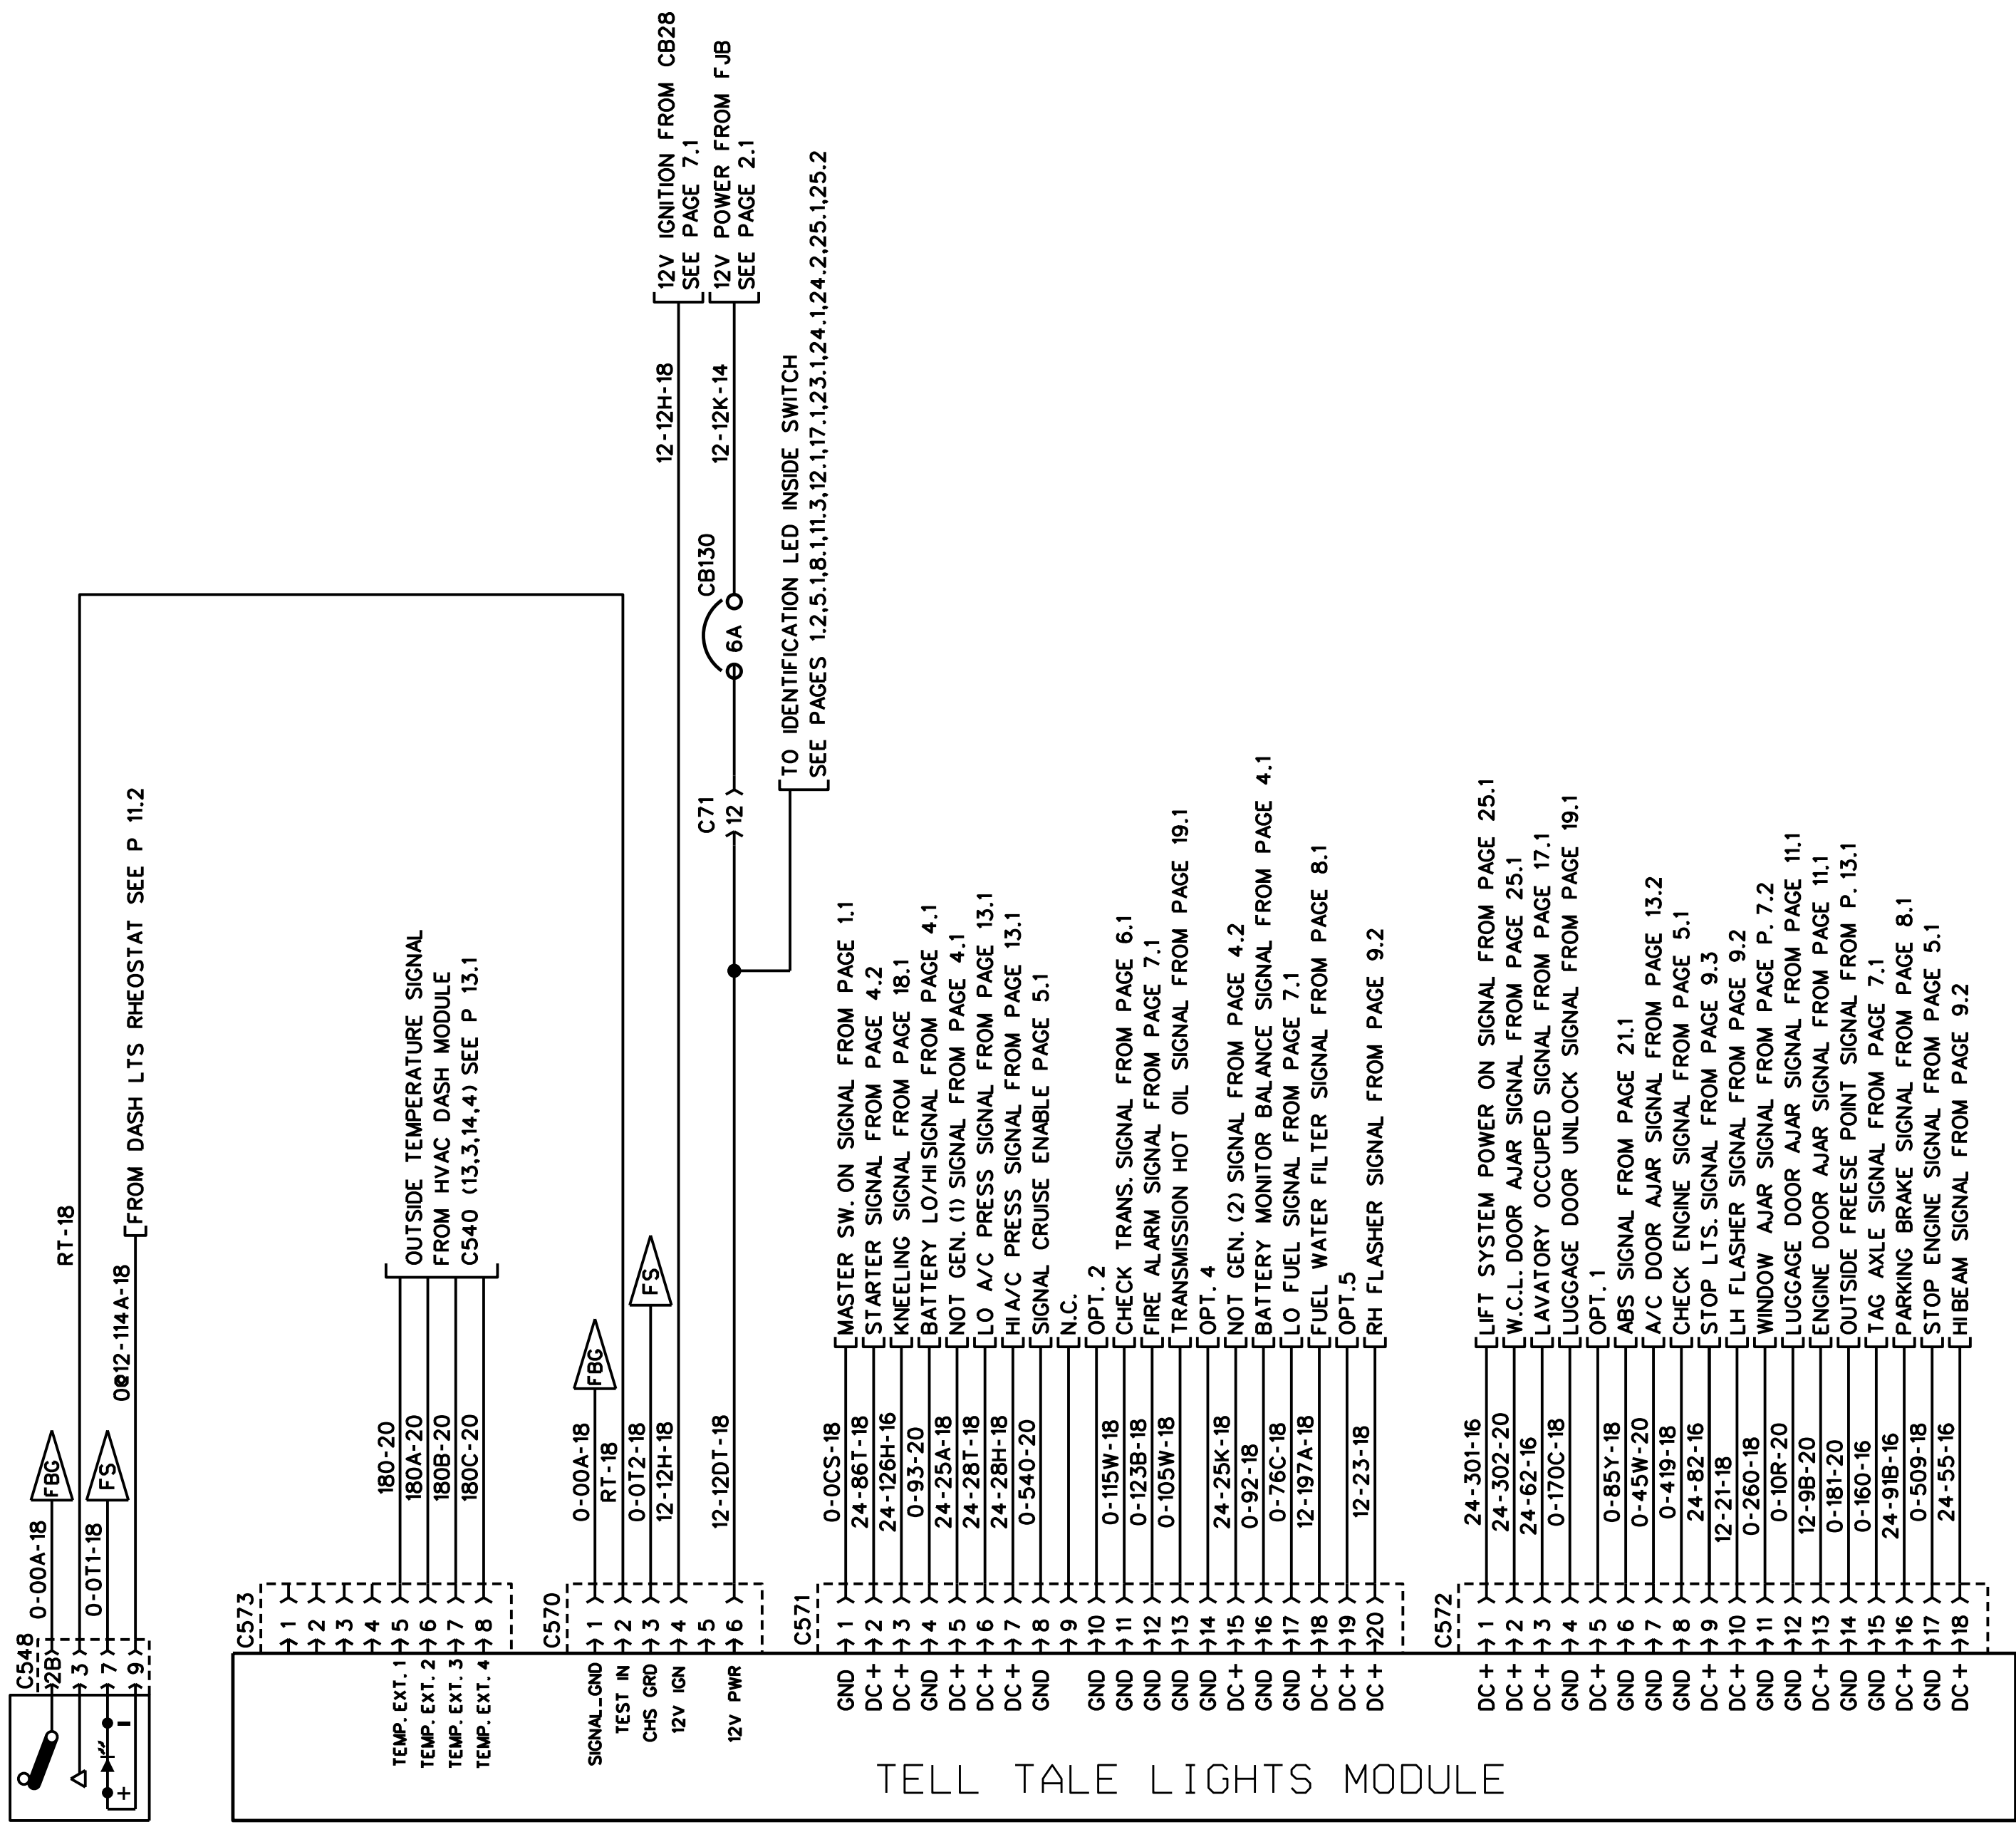

REMOTE TEST SW.

TELL TALE LIGHT MODULES

TELL TALE LIGHTS MODULE