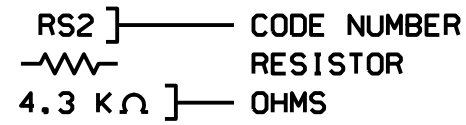

# WIRING DIAGRAM KEYS

- BLK BLACK
- YEL YELLOW
- RED RED
- WH WHITE
- GRY GREY
- ORA ORANGE
- BLU BLUE
- GRN GREEN
- BRN BROWN
- PUR PURPLE
- PK PINK