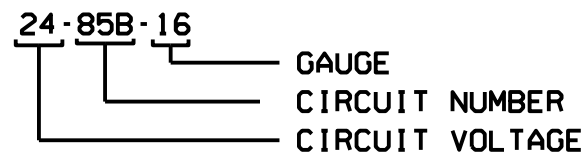

# WIRING DIAGRAM KEYS

- BLK BLACK
- YEL YELLOW
- RED RED
- WH WHITE
- GRY GREY
- ORA ORANGE
- BLU BLUE
- GRN GREEN
- BRN BROWN
- PUR PURPLE
- PK PINK