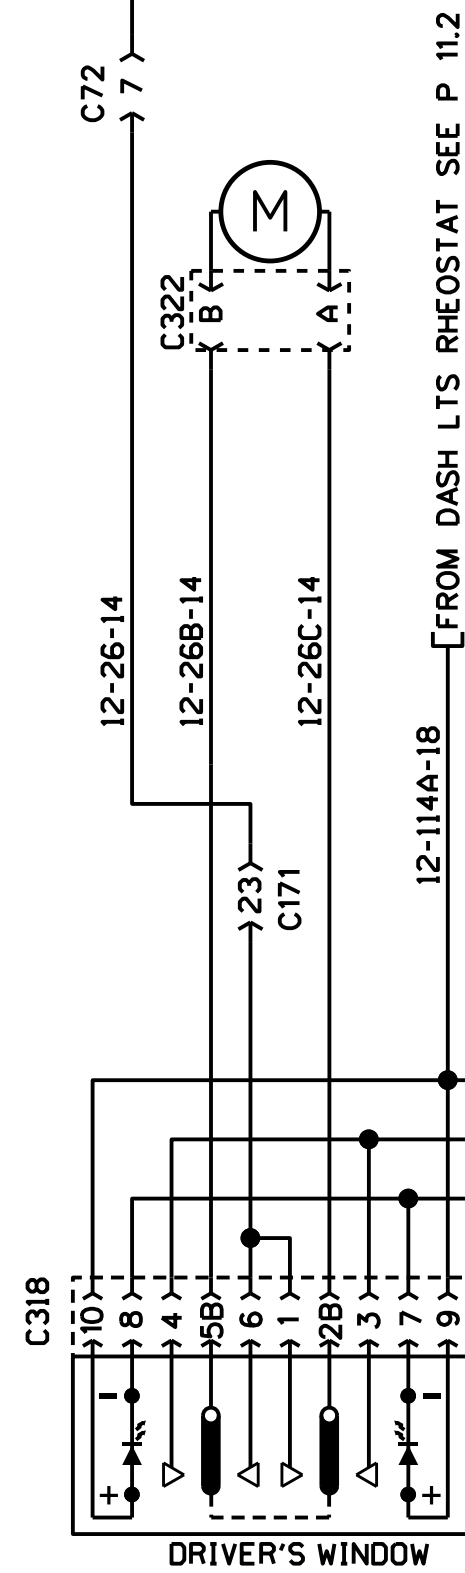

(CENTRAL MODULE)
(R.H. DRAWER)

POWER 12V OUTLET

DRIVER'S WINDOW LIFTER

POWER 12V OUTLET (SPECIAL)

CIGAR LIGHTER

SUN VISOR

DIGITAL CLOCK