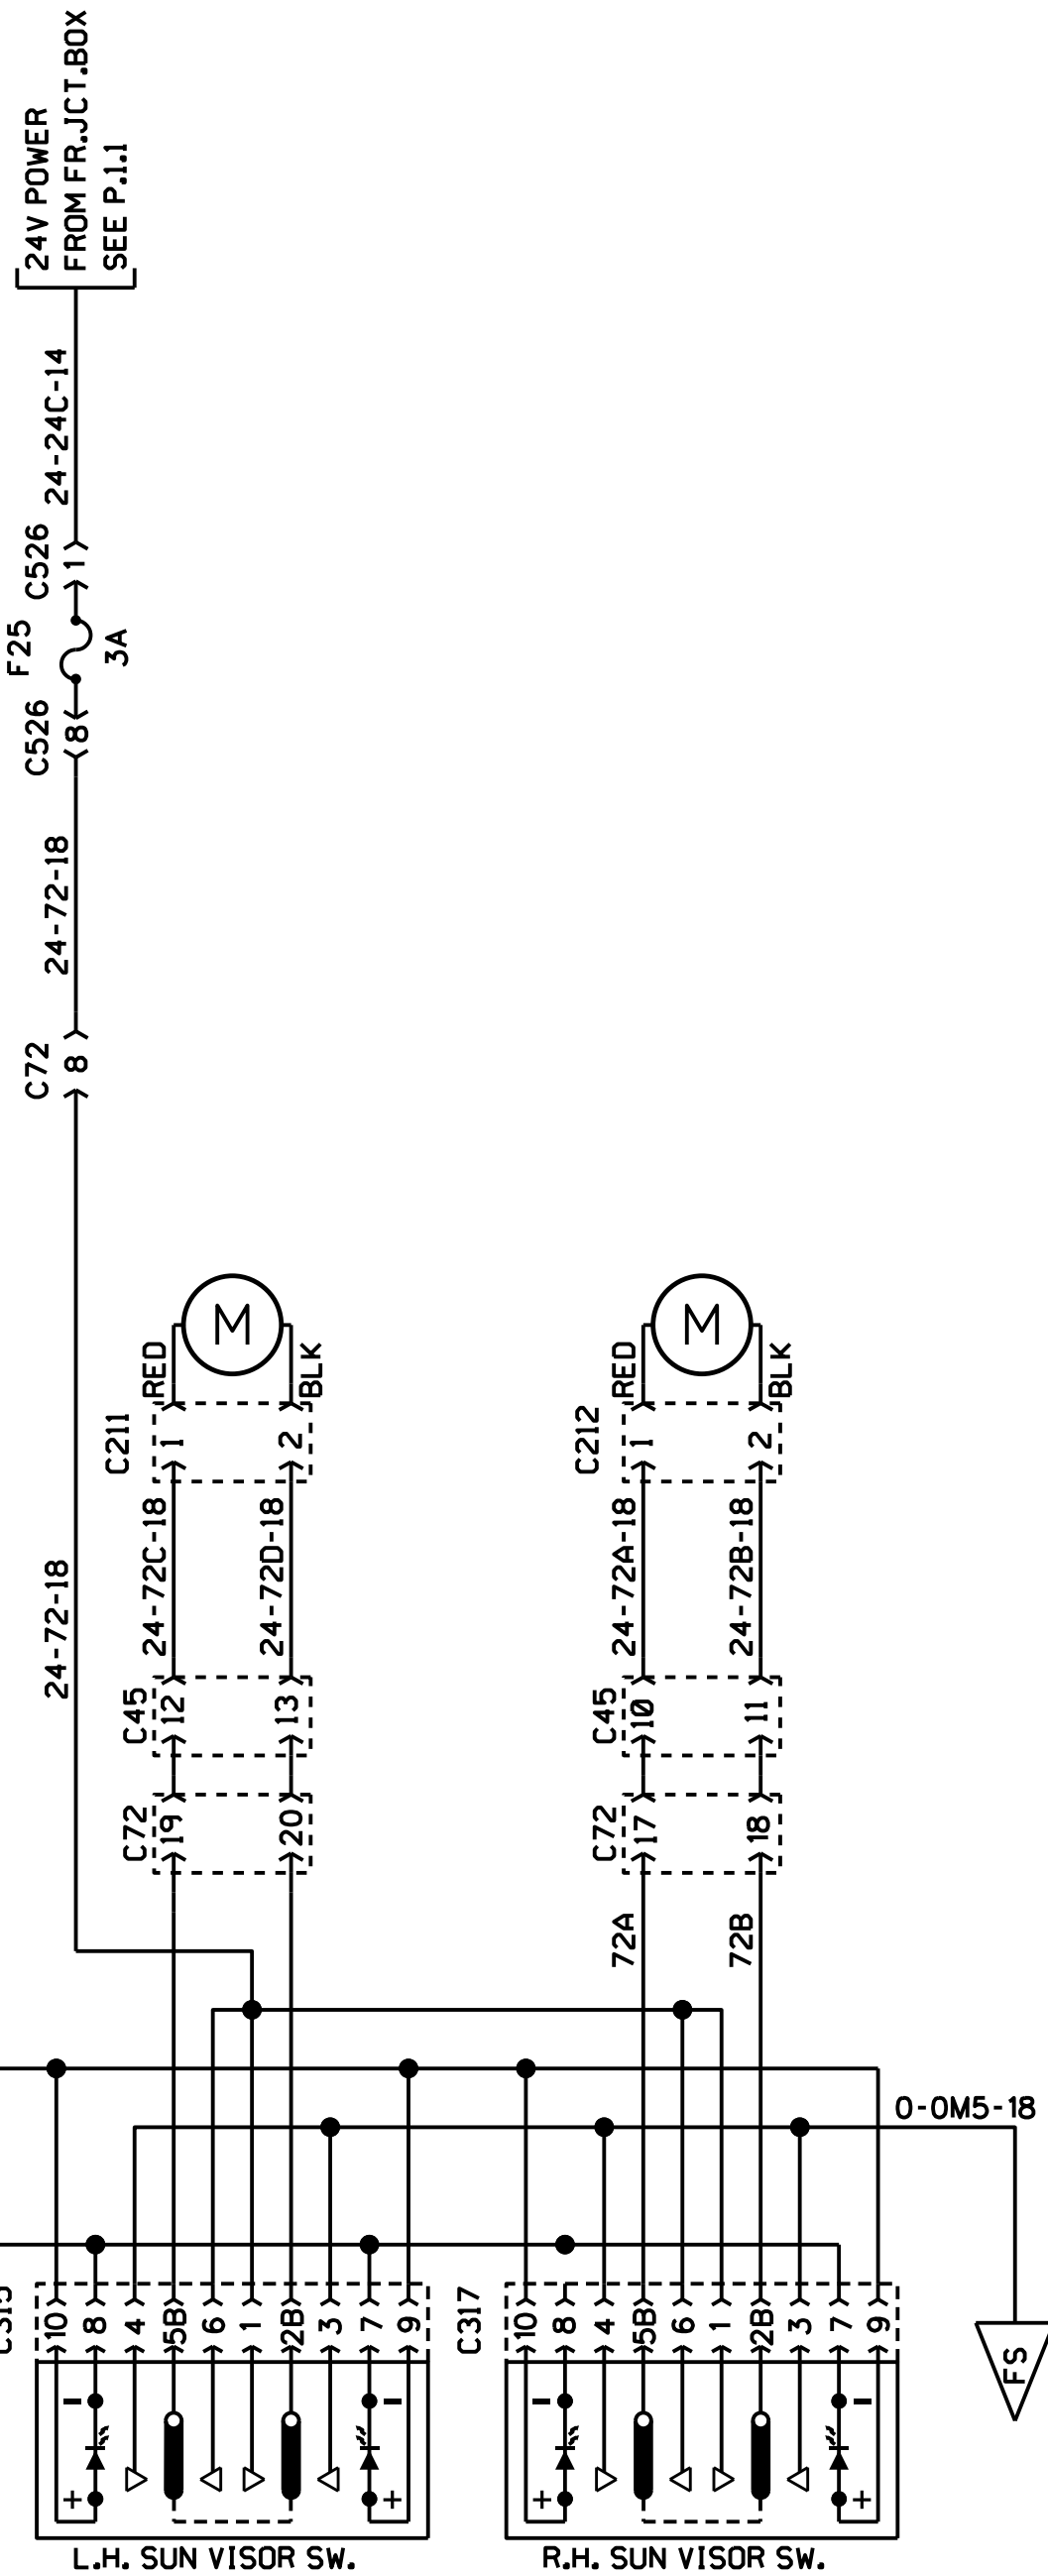

(CENTRAL MODULE)
(R.H. DRAWER)

POWER 12V OUTLET

DRIVER'S WINDOW LIFTER

POWER 12V OUTLET (SPECIAL)

CIGAR LIGHTER

SUN VISOR

DIGITAL CLOCK