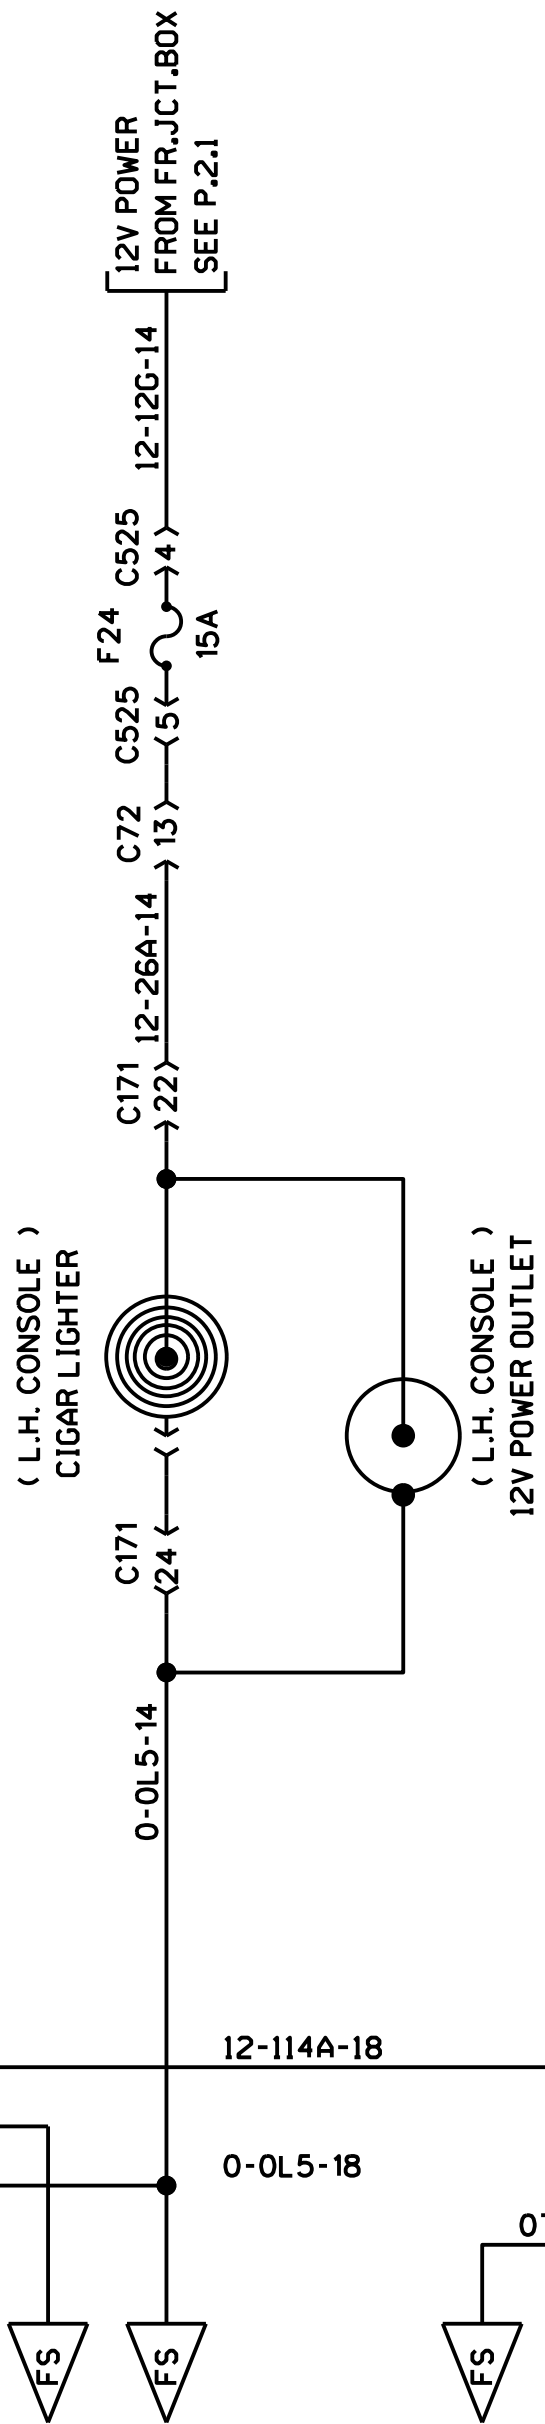

(CENTRAL MODULE)
(R.H. DRAWER)

POWER 12V OUTLET

DRIVER'S WINDOW LIFTER

POWER 12V OUTLET (SPECIAL)

CIGAR LIGHTER

SUN VISOR

DIGITAL CLOCK