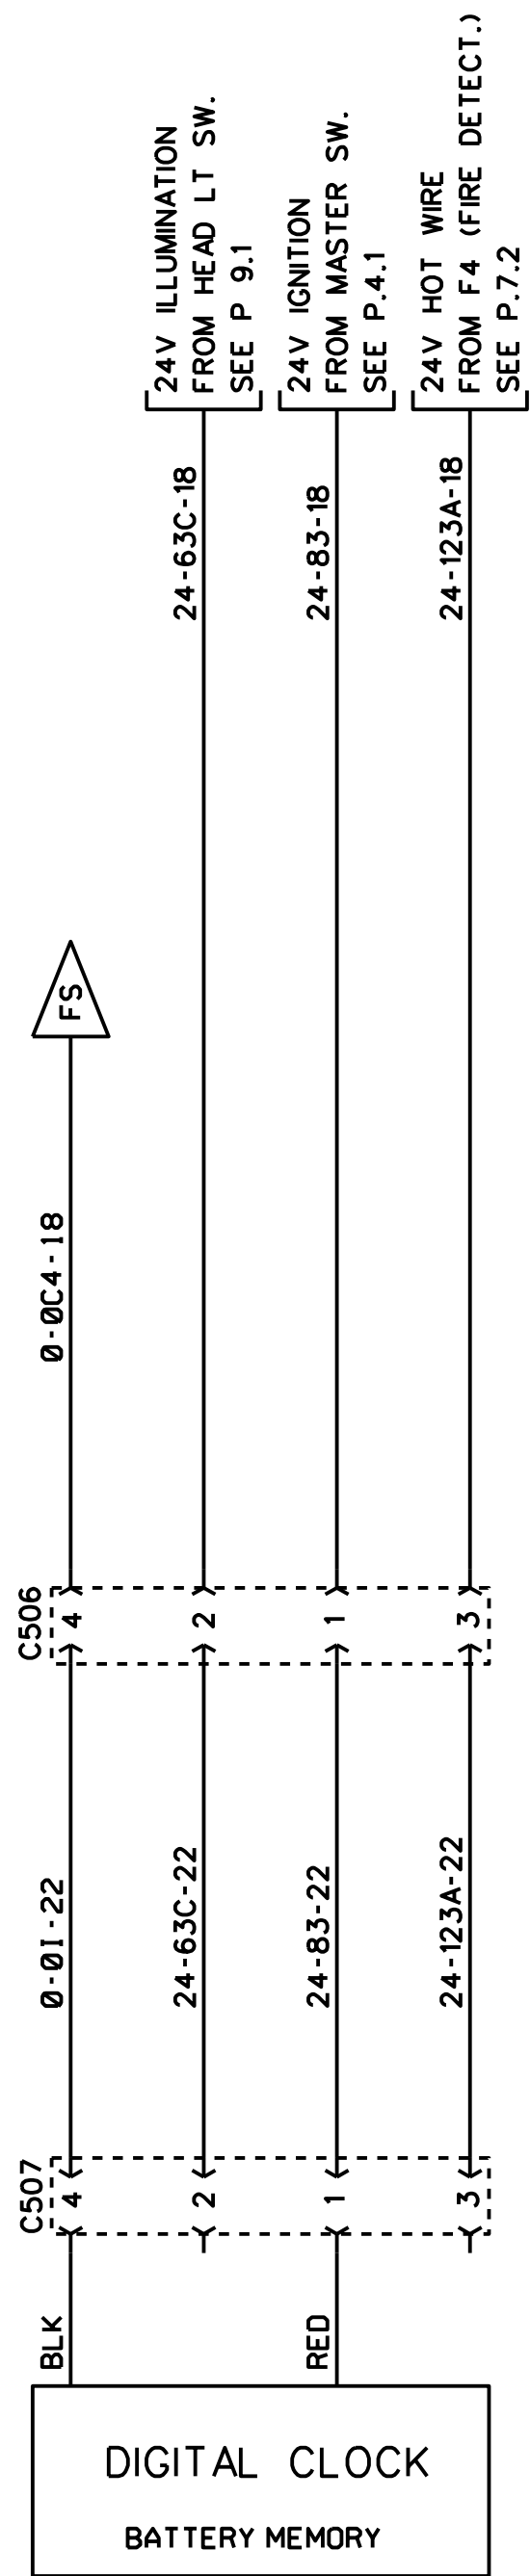

(CENTRAL MODULE)
(R.H. DRAWER)

POWER 12V OUTLET

DRIVER'S WINDOW LIFTER

POWER 12V OUTLET (SPECIAL)

CIGAR LIGHTER

SUN VISOR

DIGITAL CLOCK