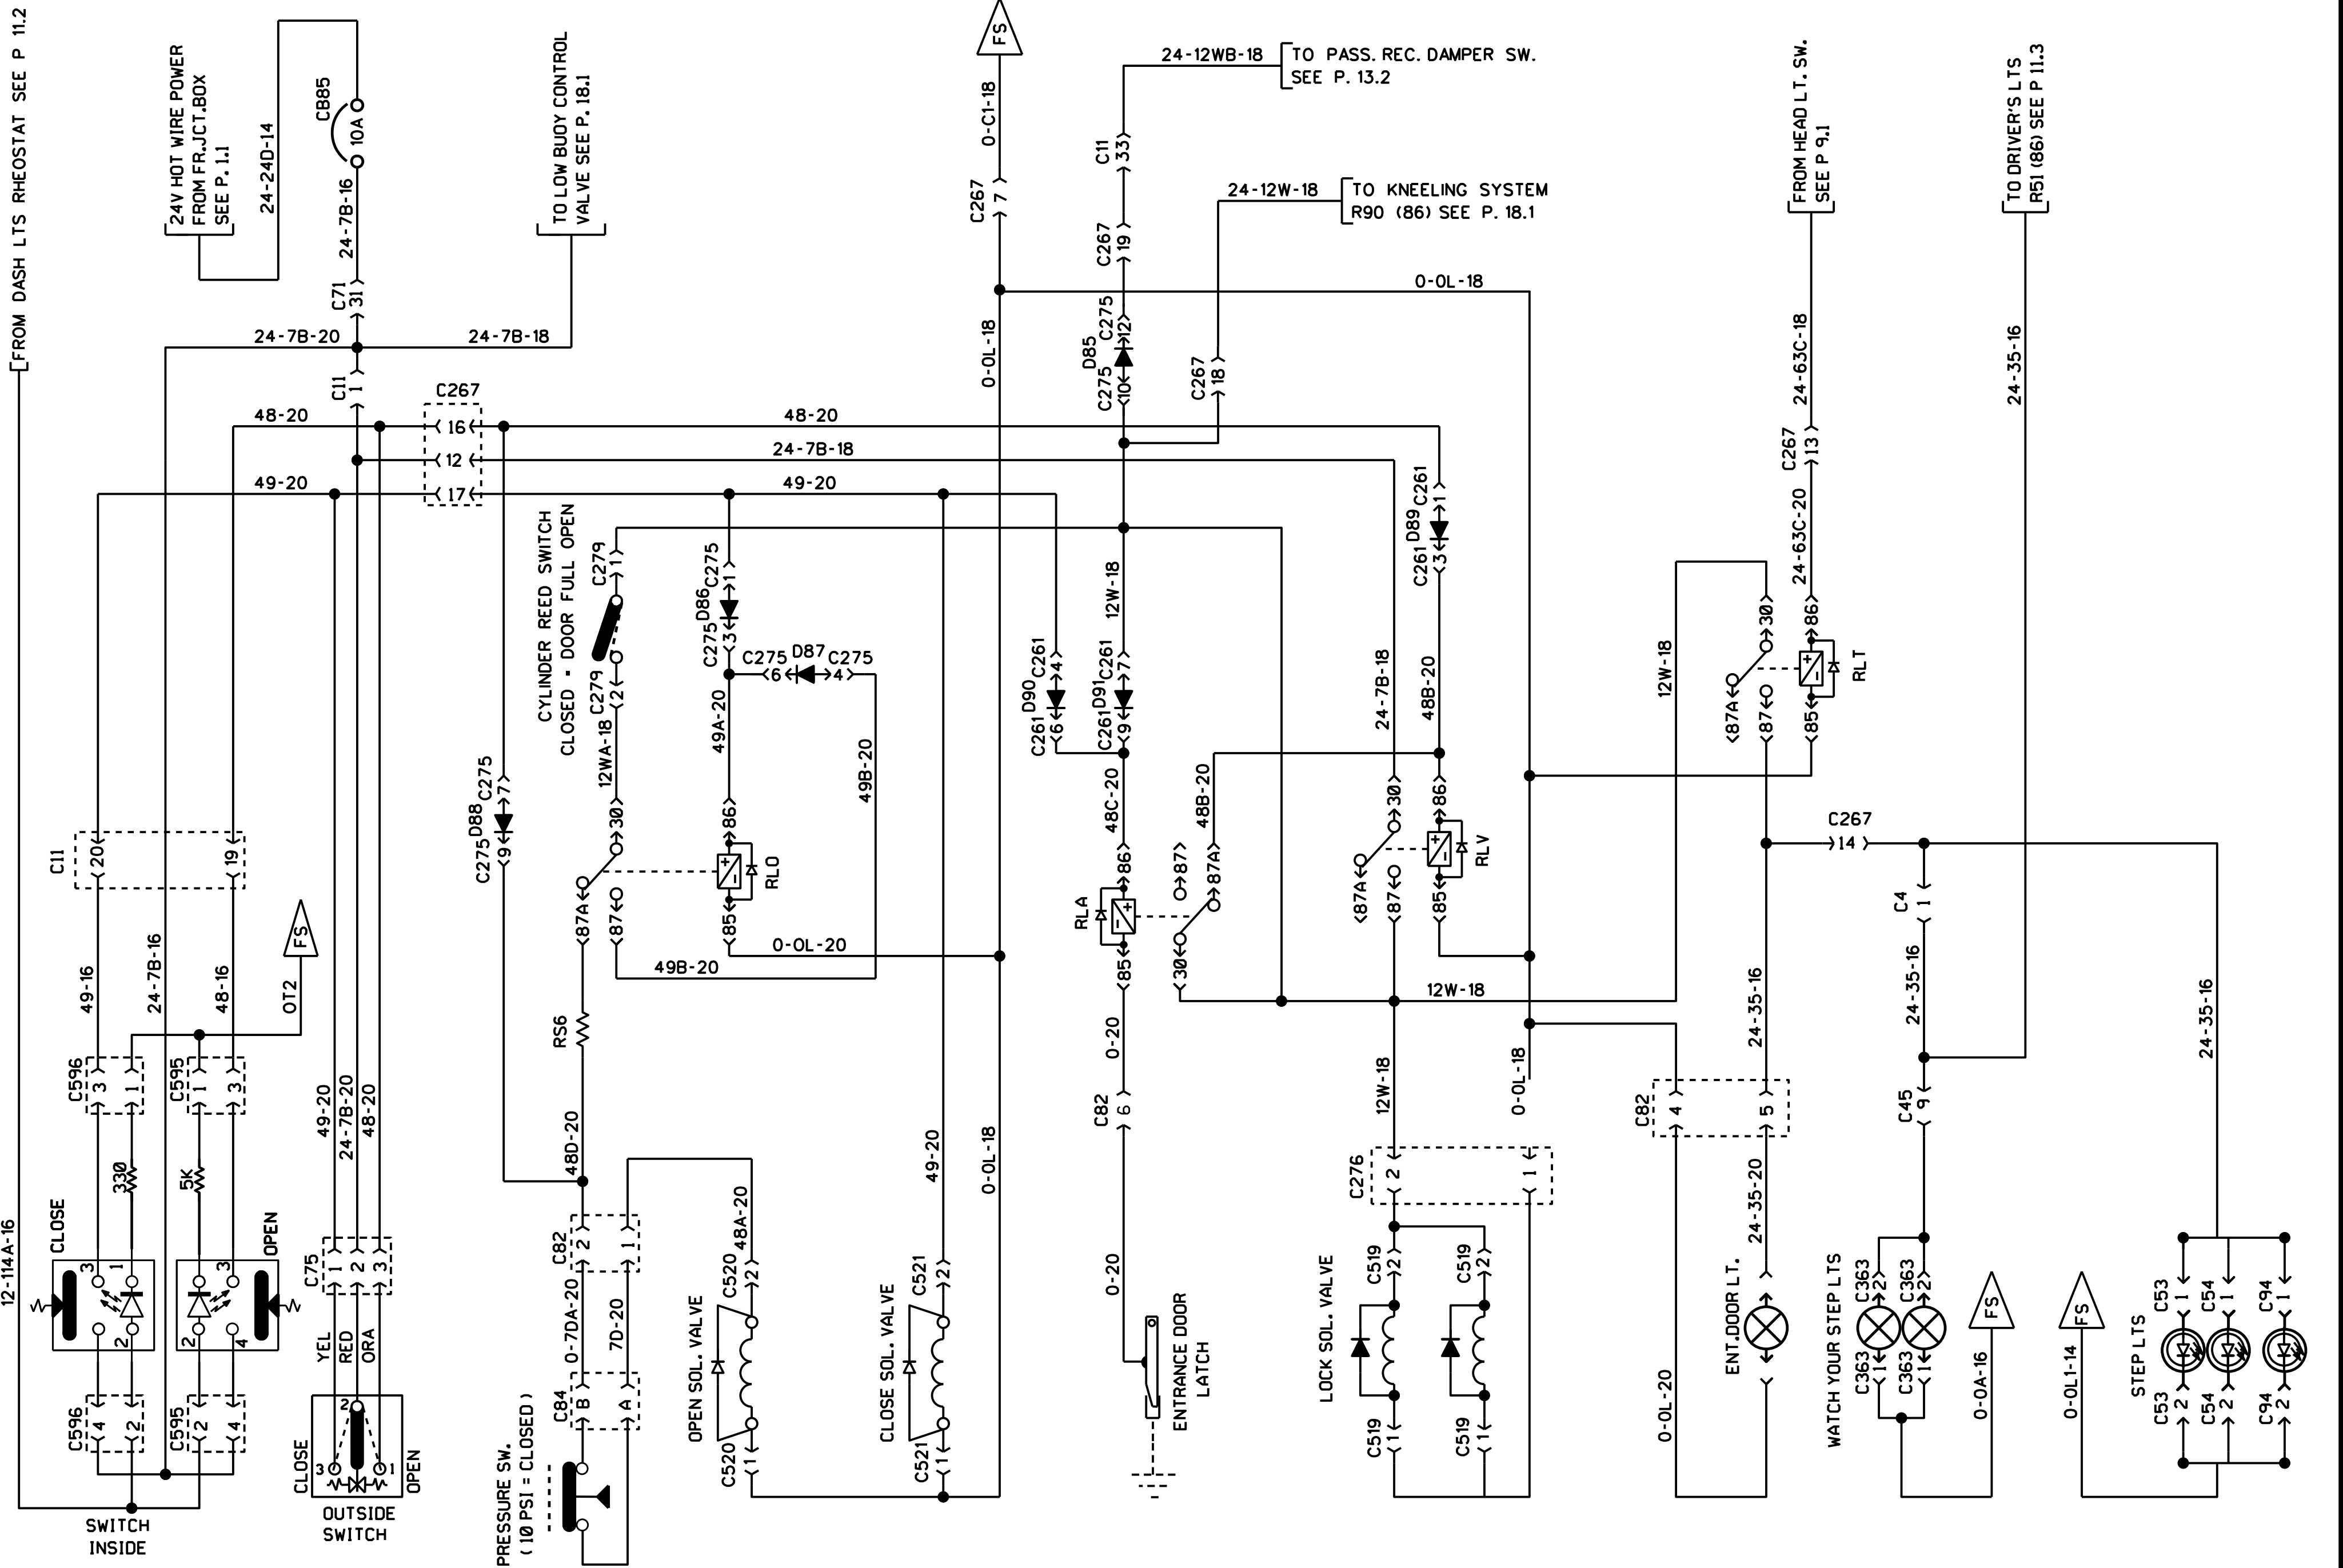

[FROM DASH LTS RHEOSTAT SEE P 11.2

ENTRANCE DOOR (SEDAN)