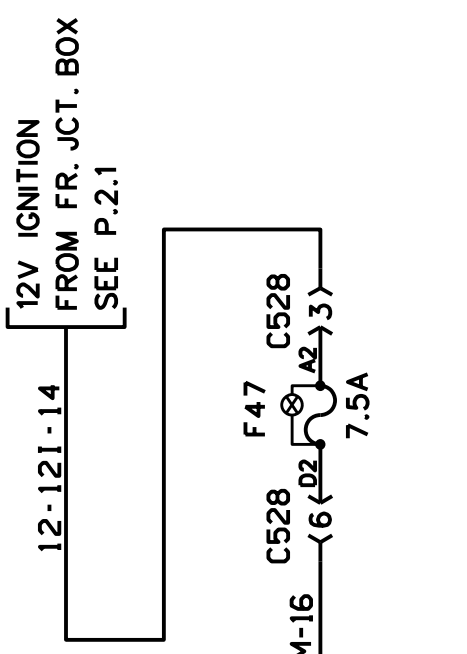

ADJUST FLAT & CONVEX LH MIRROR SWITCH

ADJUST FLAT & CONVEX RH MIRROR SWITCH

CONVEX MIRROR - L.H. - FLAT & HEATED MIRROR

FLAT MIRROR - R.H. - CONVEX MIRROR

MIRROR HEATER SW.

REAR VIEW MIRROR RAMCO FLAT & CONVEX - 2 ADJUSTMENT SW. & 1 HEATED SW.