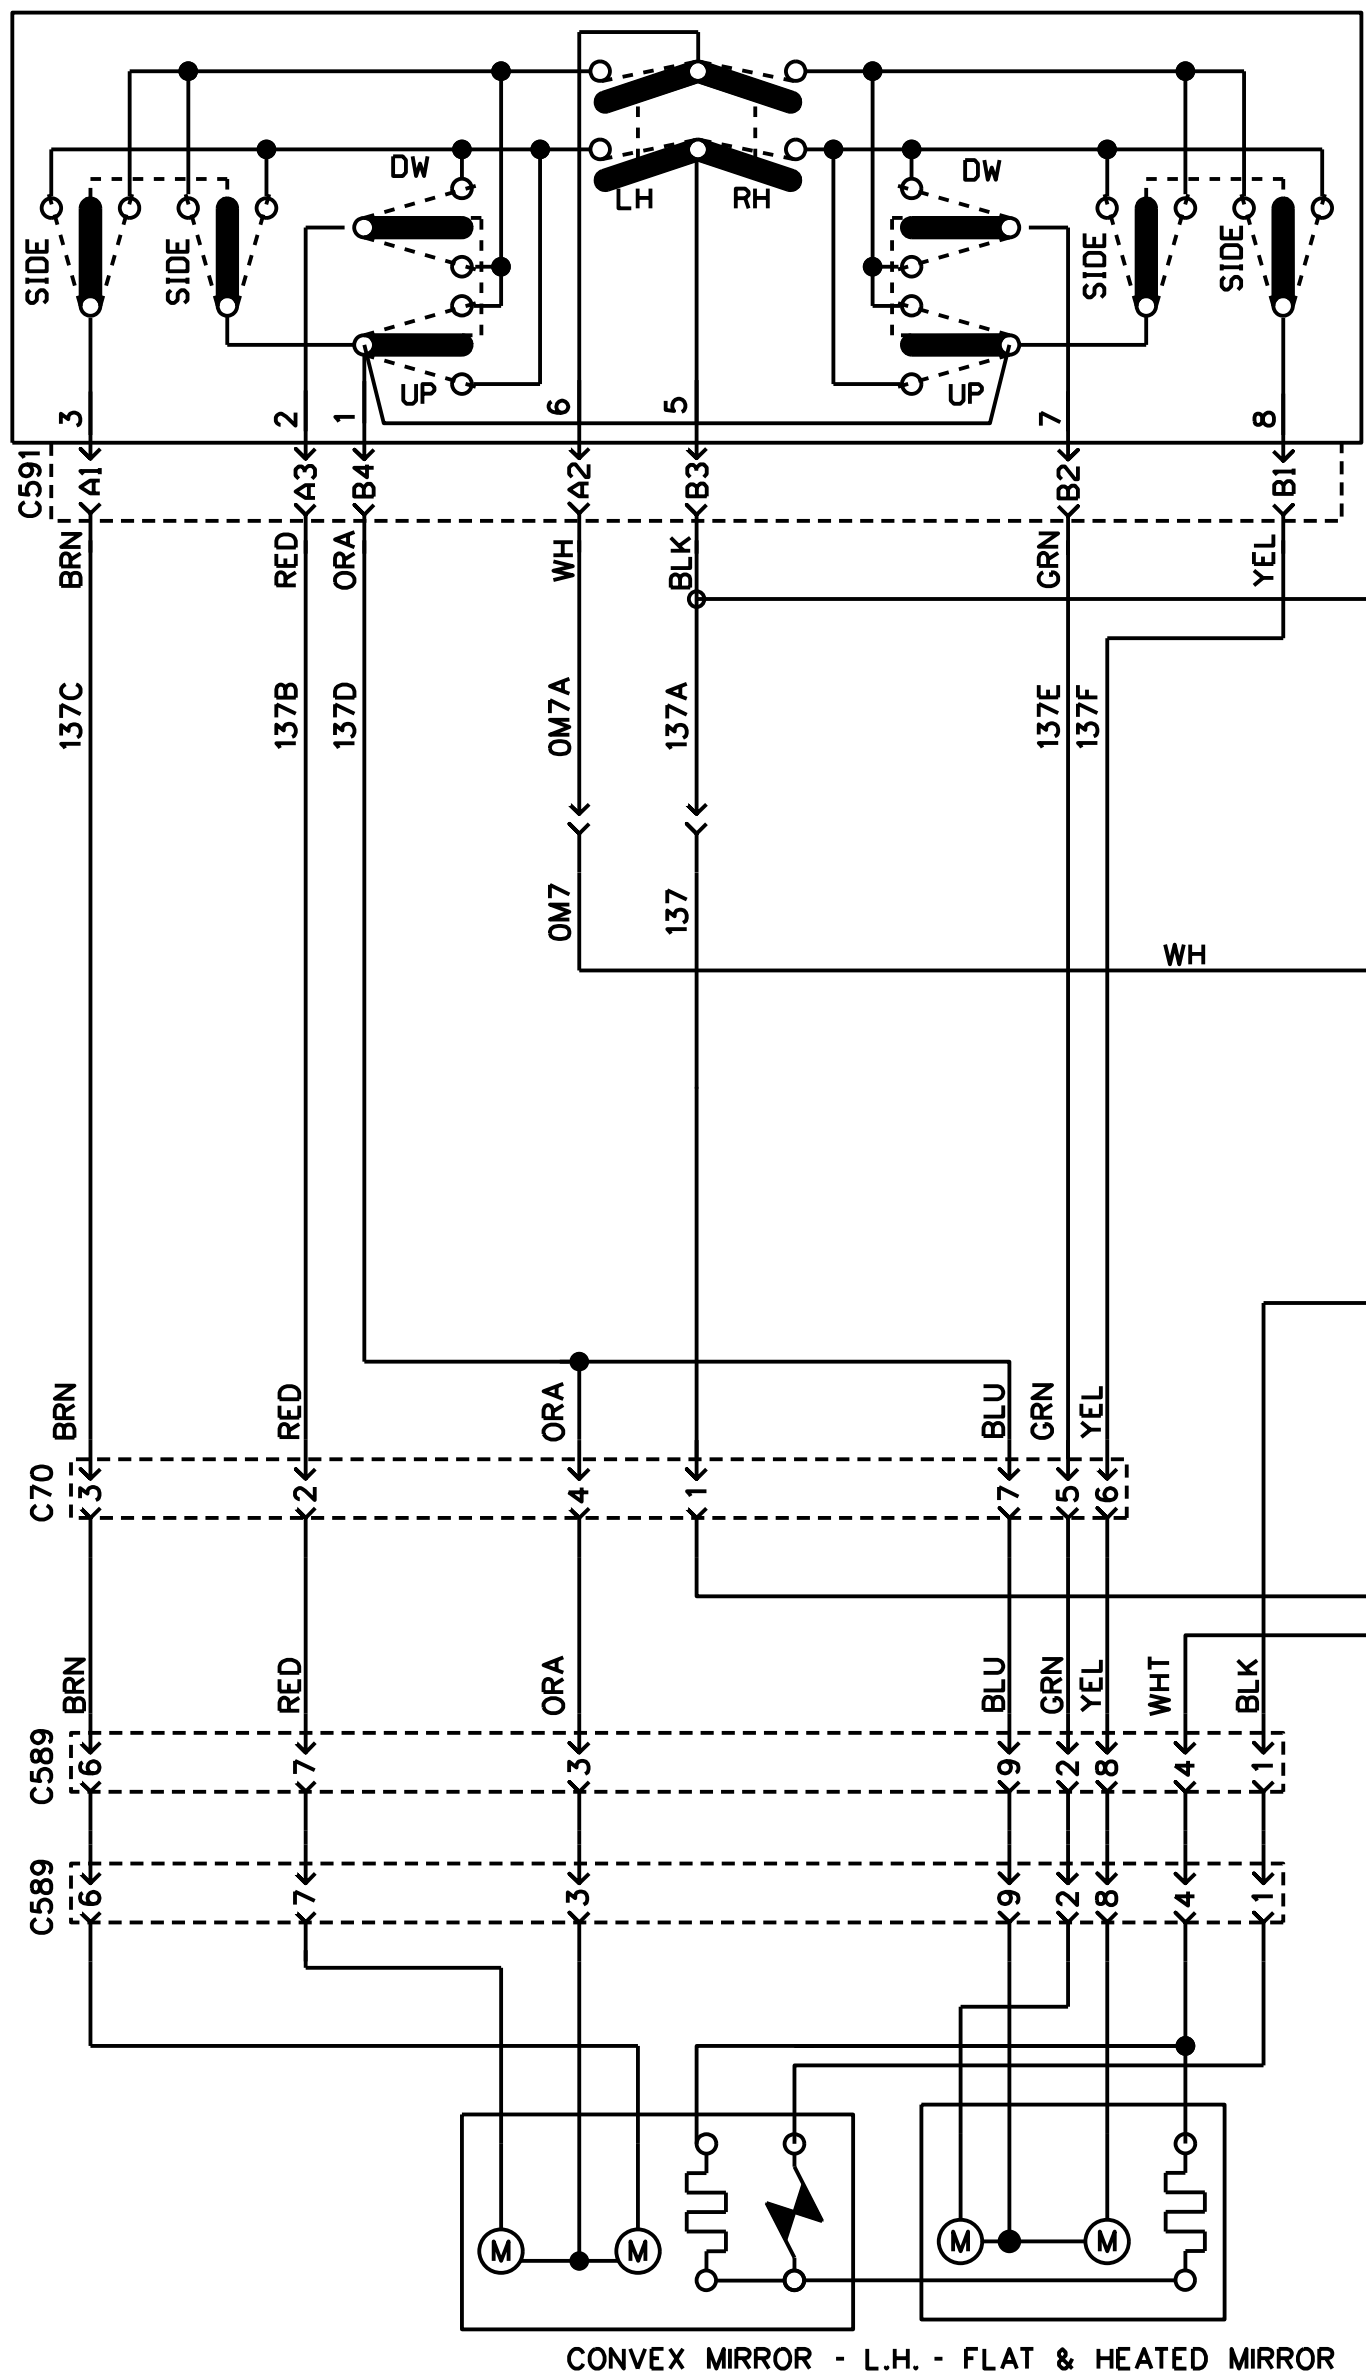

ADJUST FLAT & CONVEX LH MIRROR SWITCH

ADJUST FLAT & CONVEX RH MIRROR SWITCH

CONVEX MIRROR - L.H. - FLAT & HEATED MIRROR

FLAT MIRROR - R.H. - CONVEX MIRROR

MIRROR HEATER SW.

REAR VIEW MIRROR RAMCO FLAT & CONVEX - 2 ADJUSTMENT SW. & 1 HEATED SW.