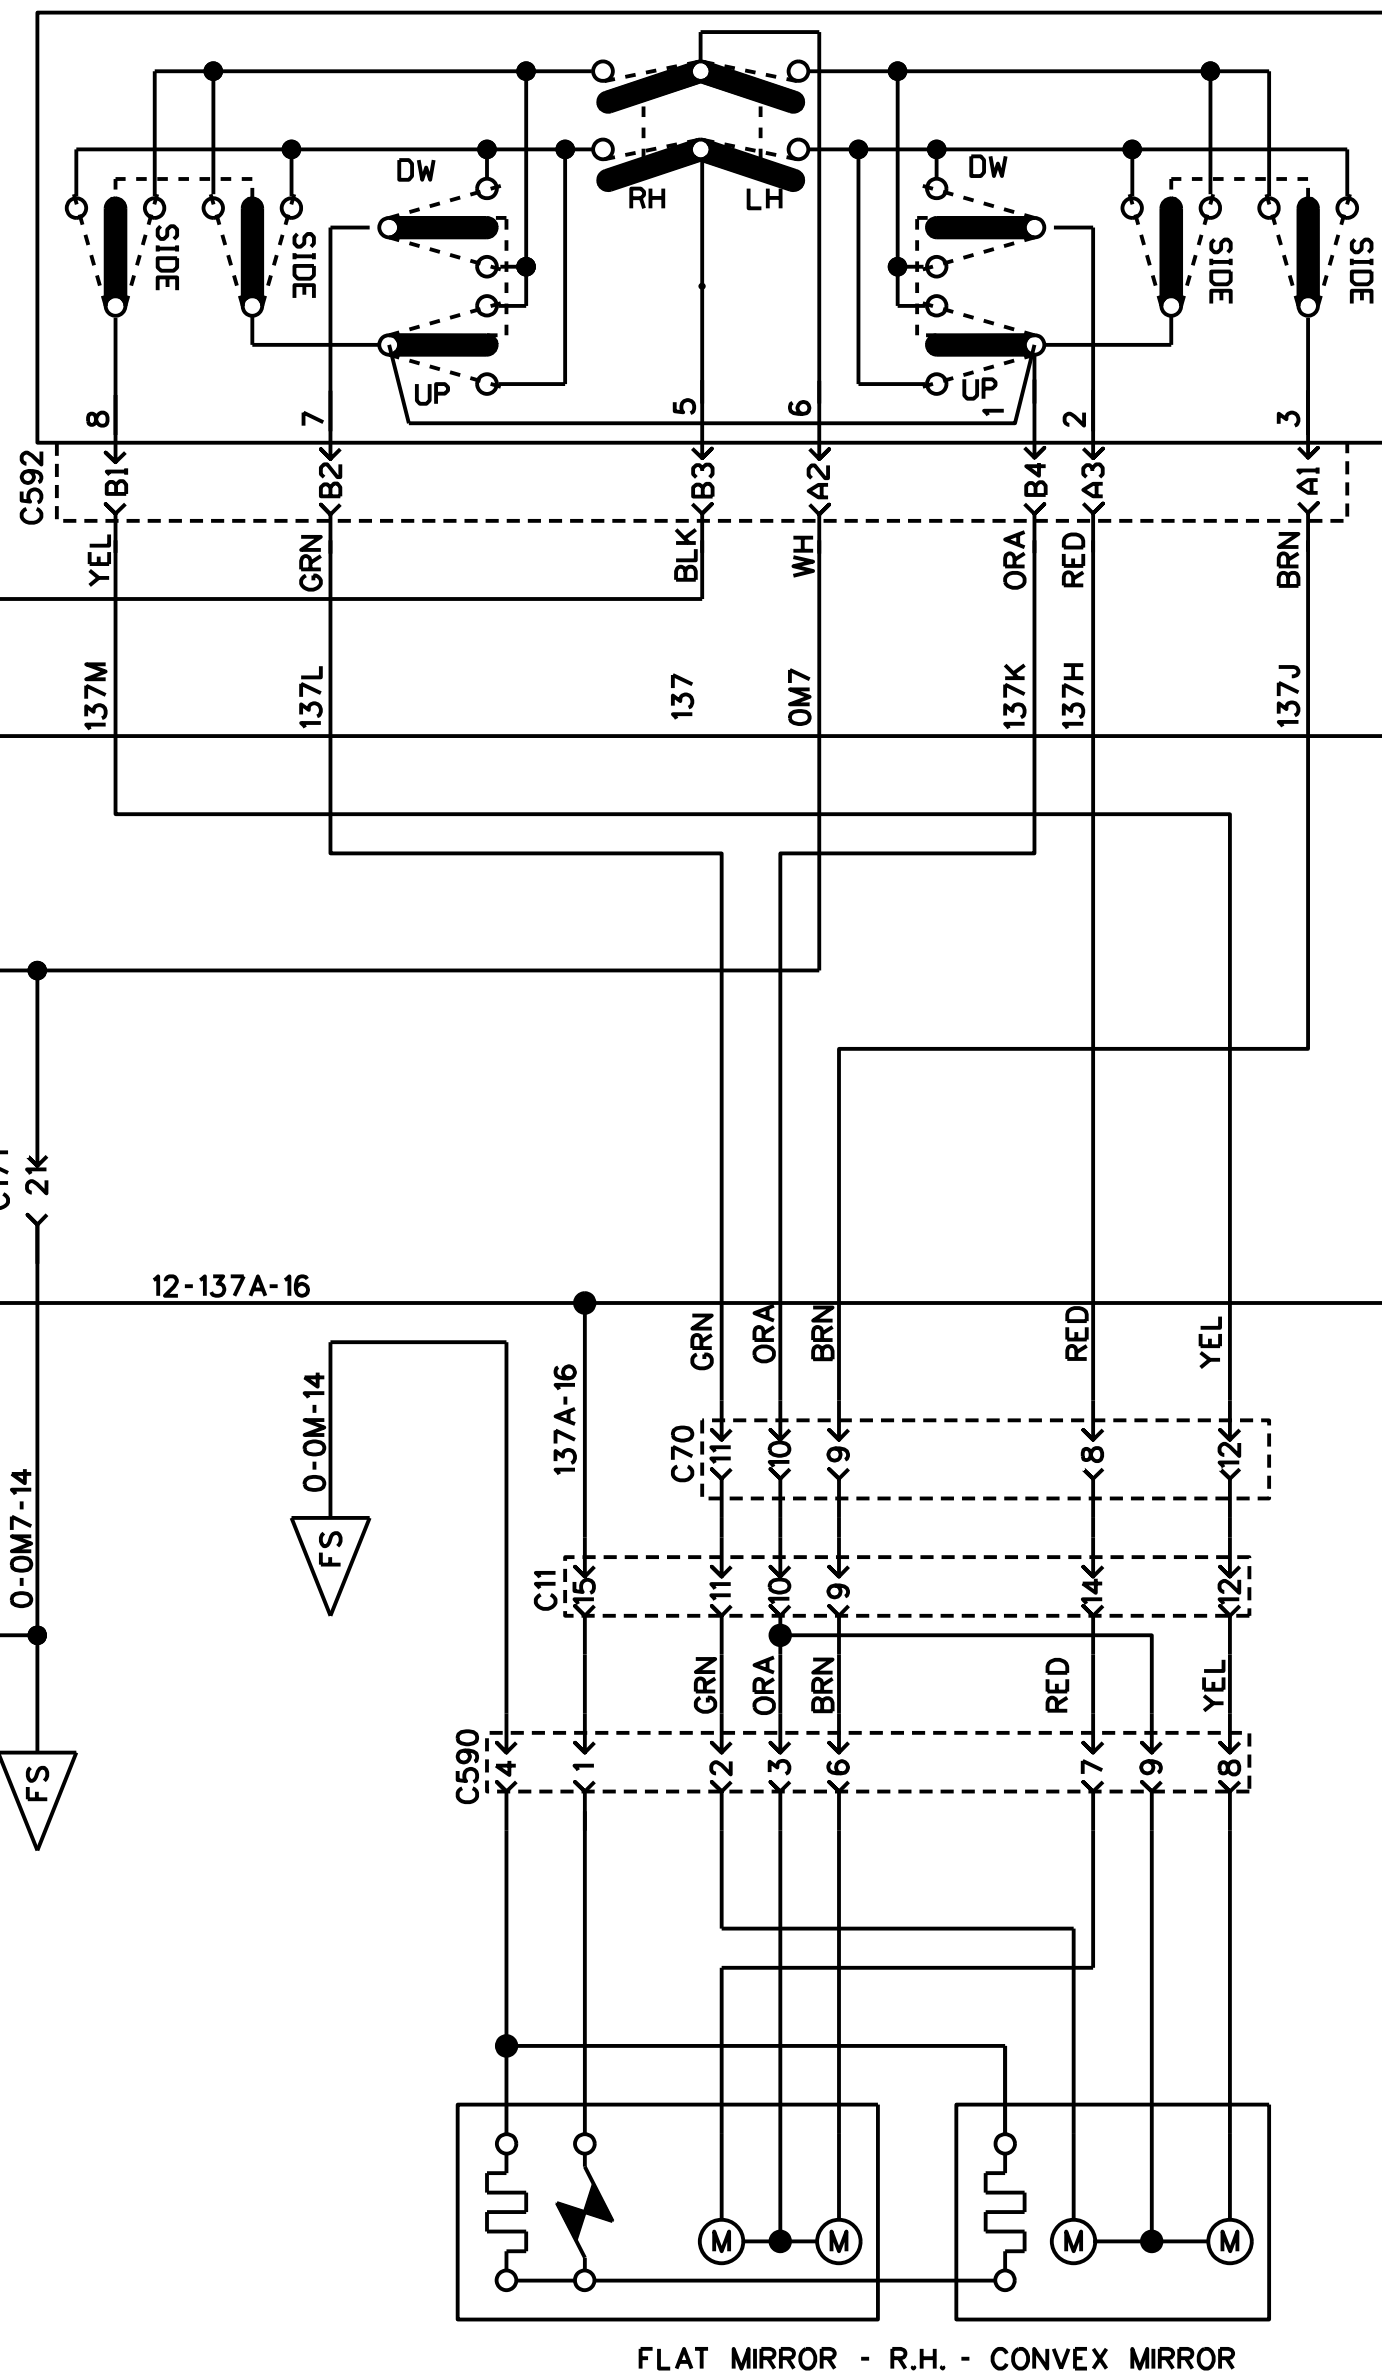

ADJUST FLAT & CONVEX LH MIRROR SWITCH

ADJUST FLAT & CONVEX RH MIRROR SWITCH

CONVEX MIRROR - L.H. - FLAT & HEATED MIRROR

FLAT MIRROR - R.H. - CONVEX MIRROR

MIRROR HEATER SW.

REAR VIEW MIRROR RAMCO FLAT & CONVEX - 2 ADJUSTMENT SW. & 1 HEATED SW.