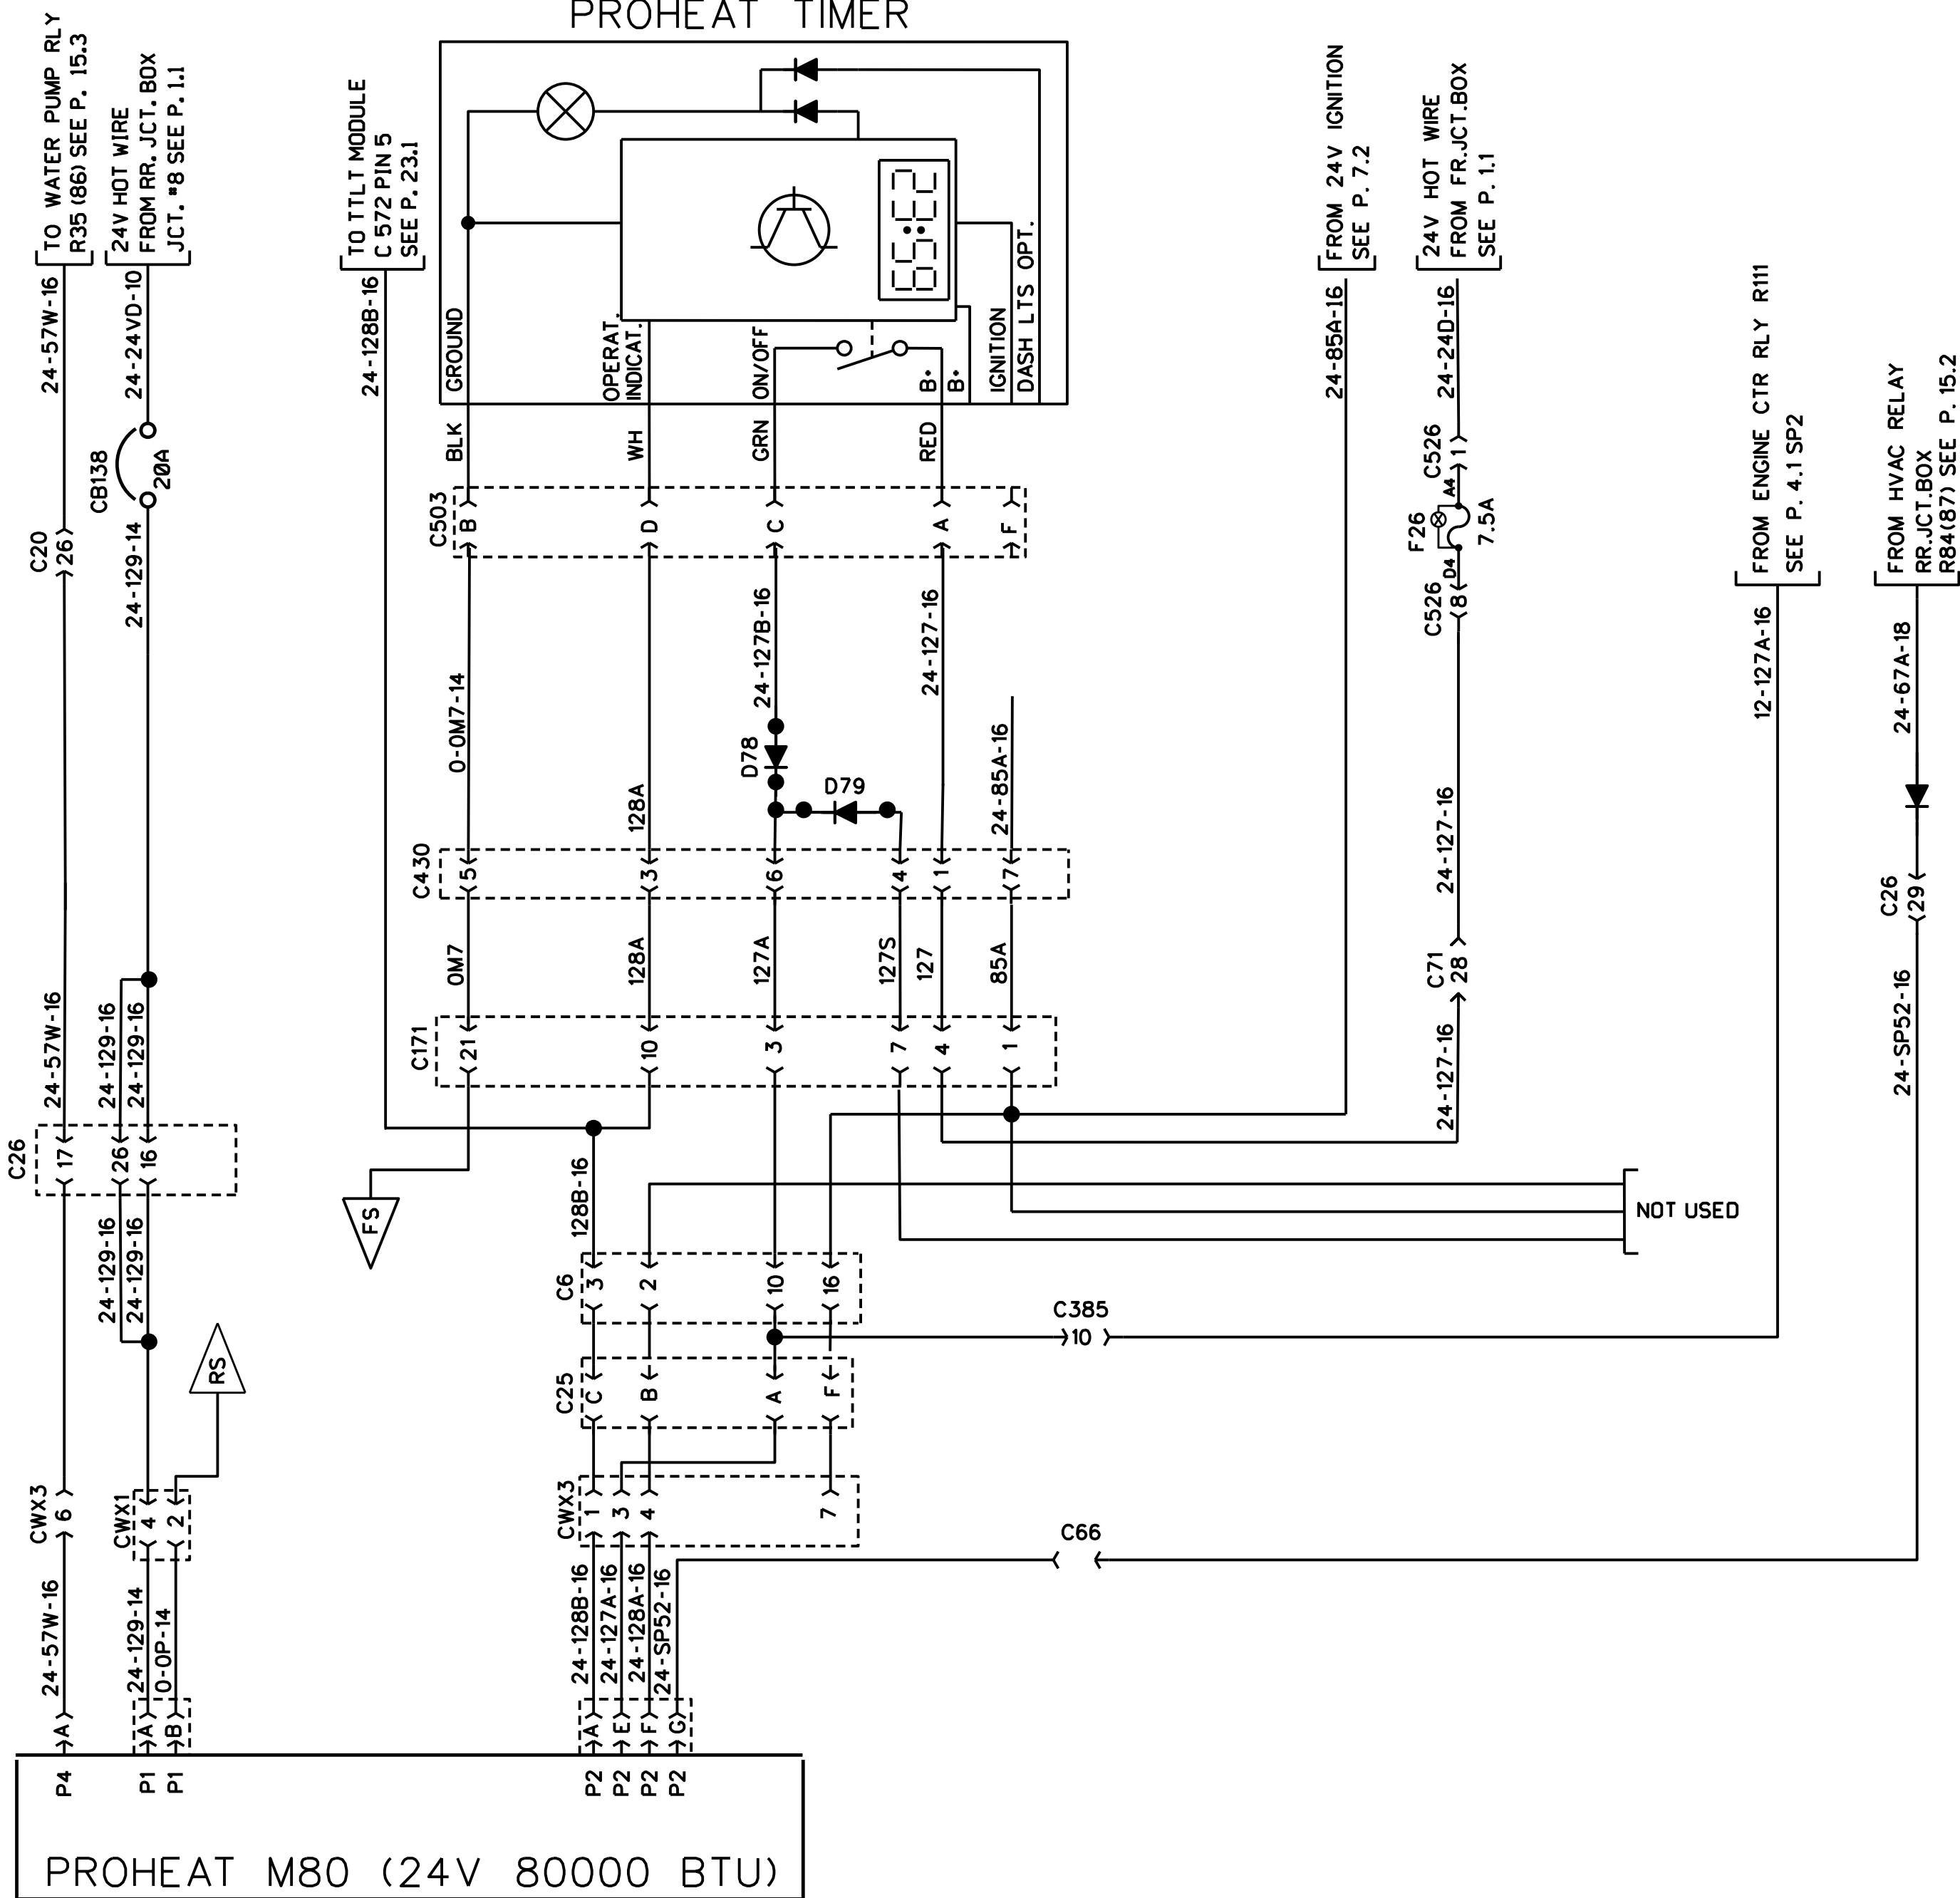

PROHEAT TIMER

PRE-HEAT WATER HEATER (PROHEAT M80 AUTOMATIC ON A/C AND BATTERY CHARGER)