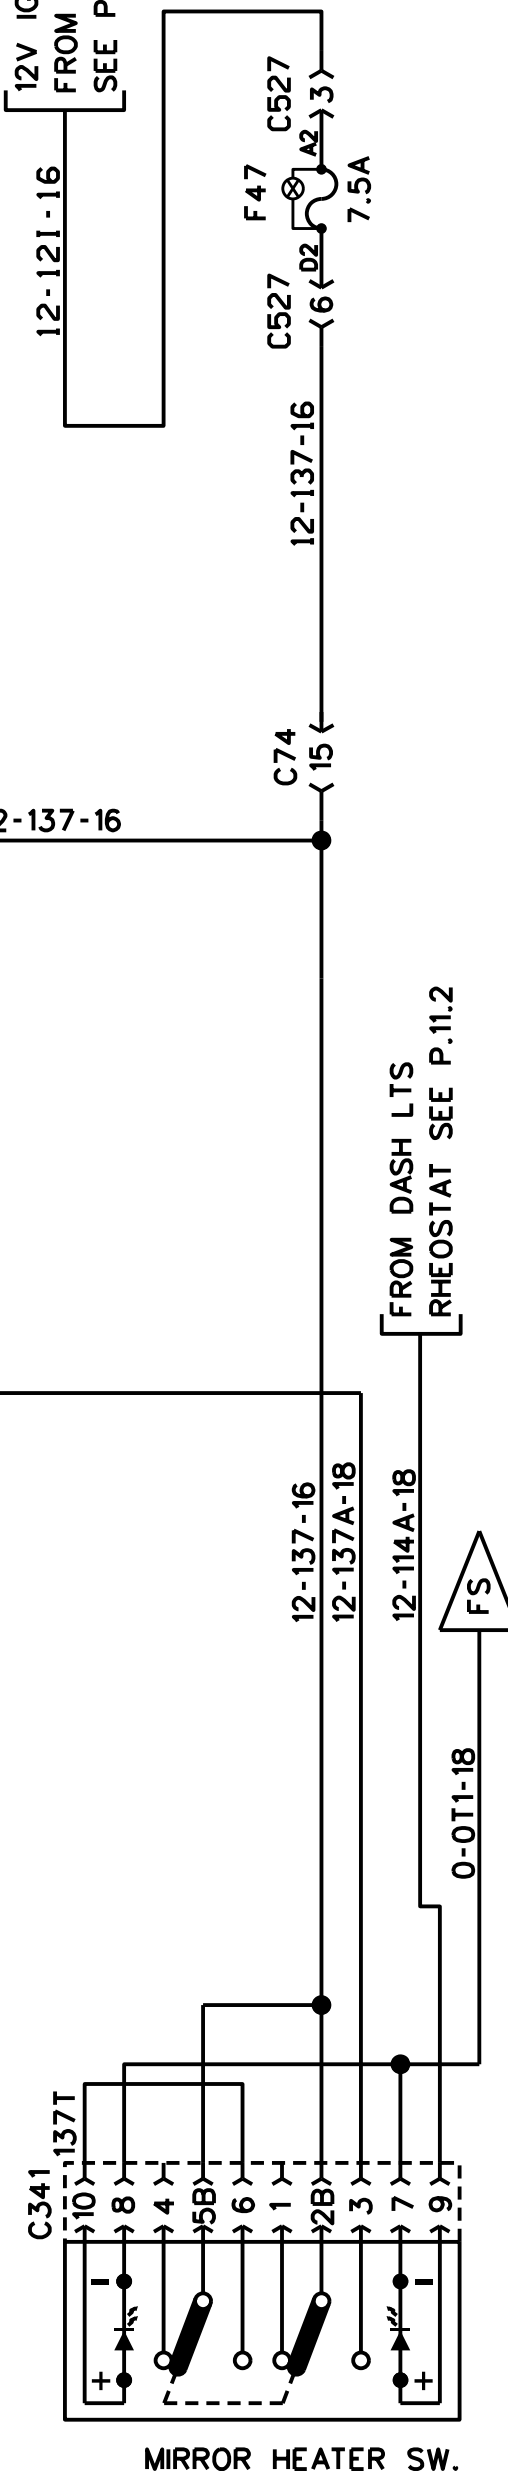

ADJUST FLAT & CONVEX LH MIRROR SWITCH

ADJUST FLAT & CONVEX RH MIRROR SWITCH

TO CRUISE CTRL. SW.
SEE PAGE 5.1

TO FAST IDLE SW.
SEE PAGE 5.1

12V IGNITION
FROM FR. JCT. BOX
SEE P.2.1

FROM DASH LTS
RHEOSTAT SEE P.11.2

REAR VIEW MIRROR RAMCO FLAT & CONVEX - 2 ADJUSTMENT SW. & 1 HEATED SW.