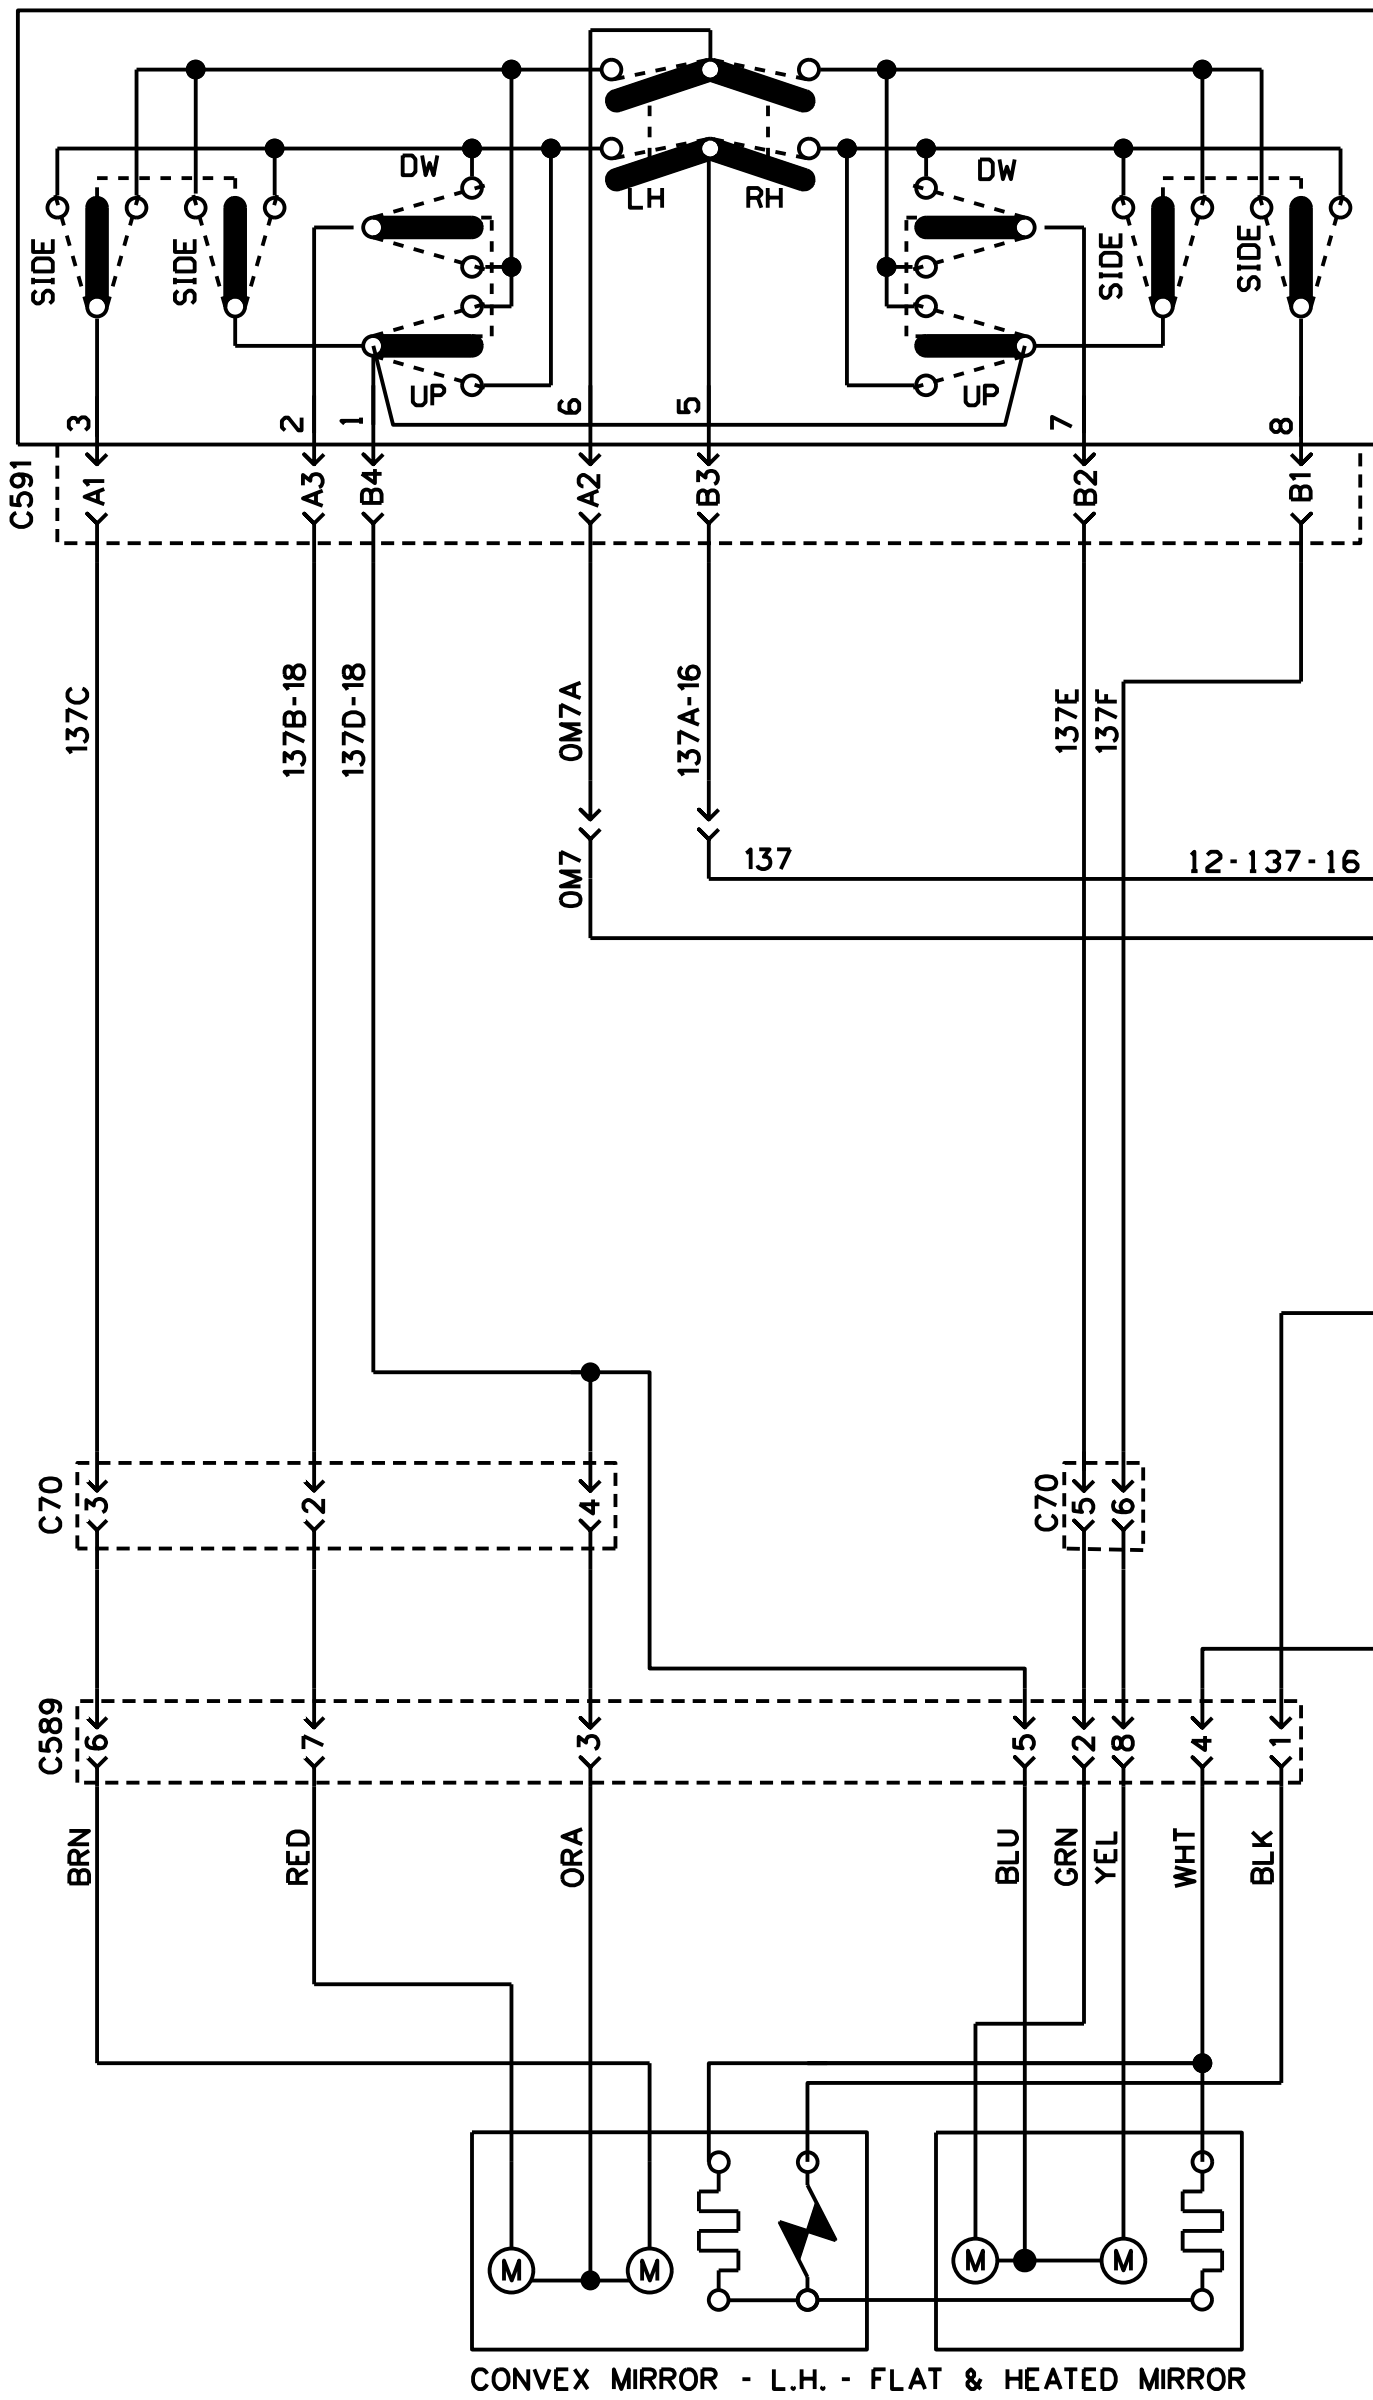

ADJUST FLAT & CONVEX LH MIRROR SWITCH

ADJUST FLAT & CONVEX RH MIRROR SWITCH

TO CRUISE CTRL. SW.
SEE PAGE 5.1

TO FAST IDLE SW.
SEE PAGE 5.1

12V IGNITION
FROM FR. JCT. BOX
SEE P.2.1

FROM DASH LTS
RHEOSTAT SEE P.11.2

REAR VIEW MIRROR RAMCO FLAT & CONVEX - 2 ADJUSTMENT SW. & 1 HEATED SW.