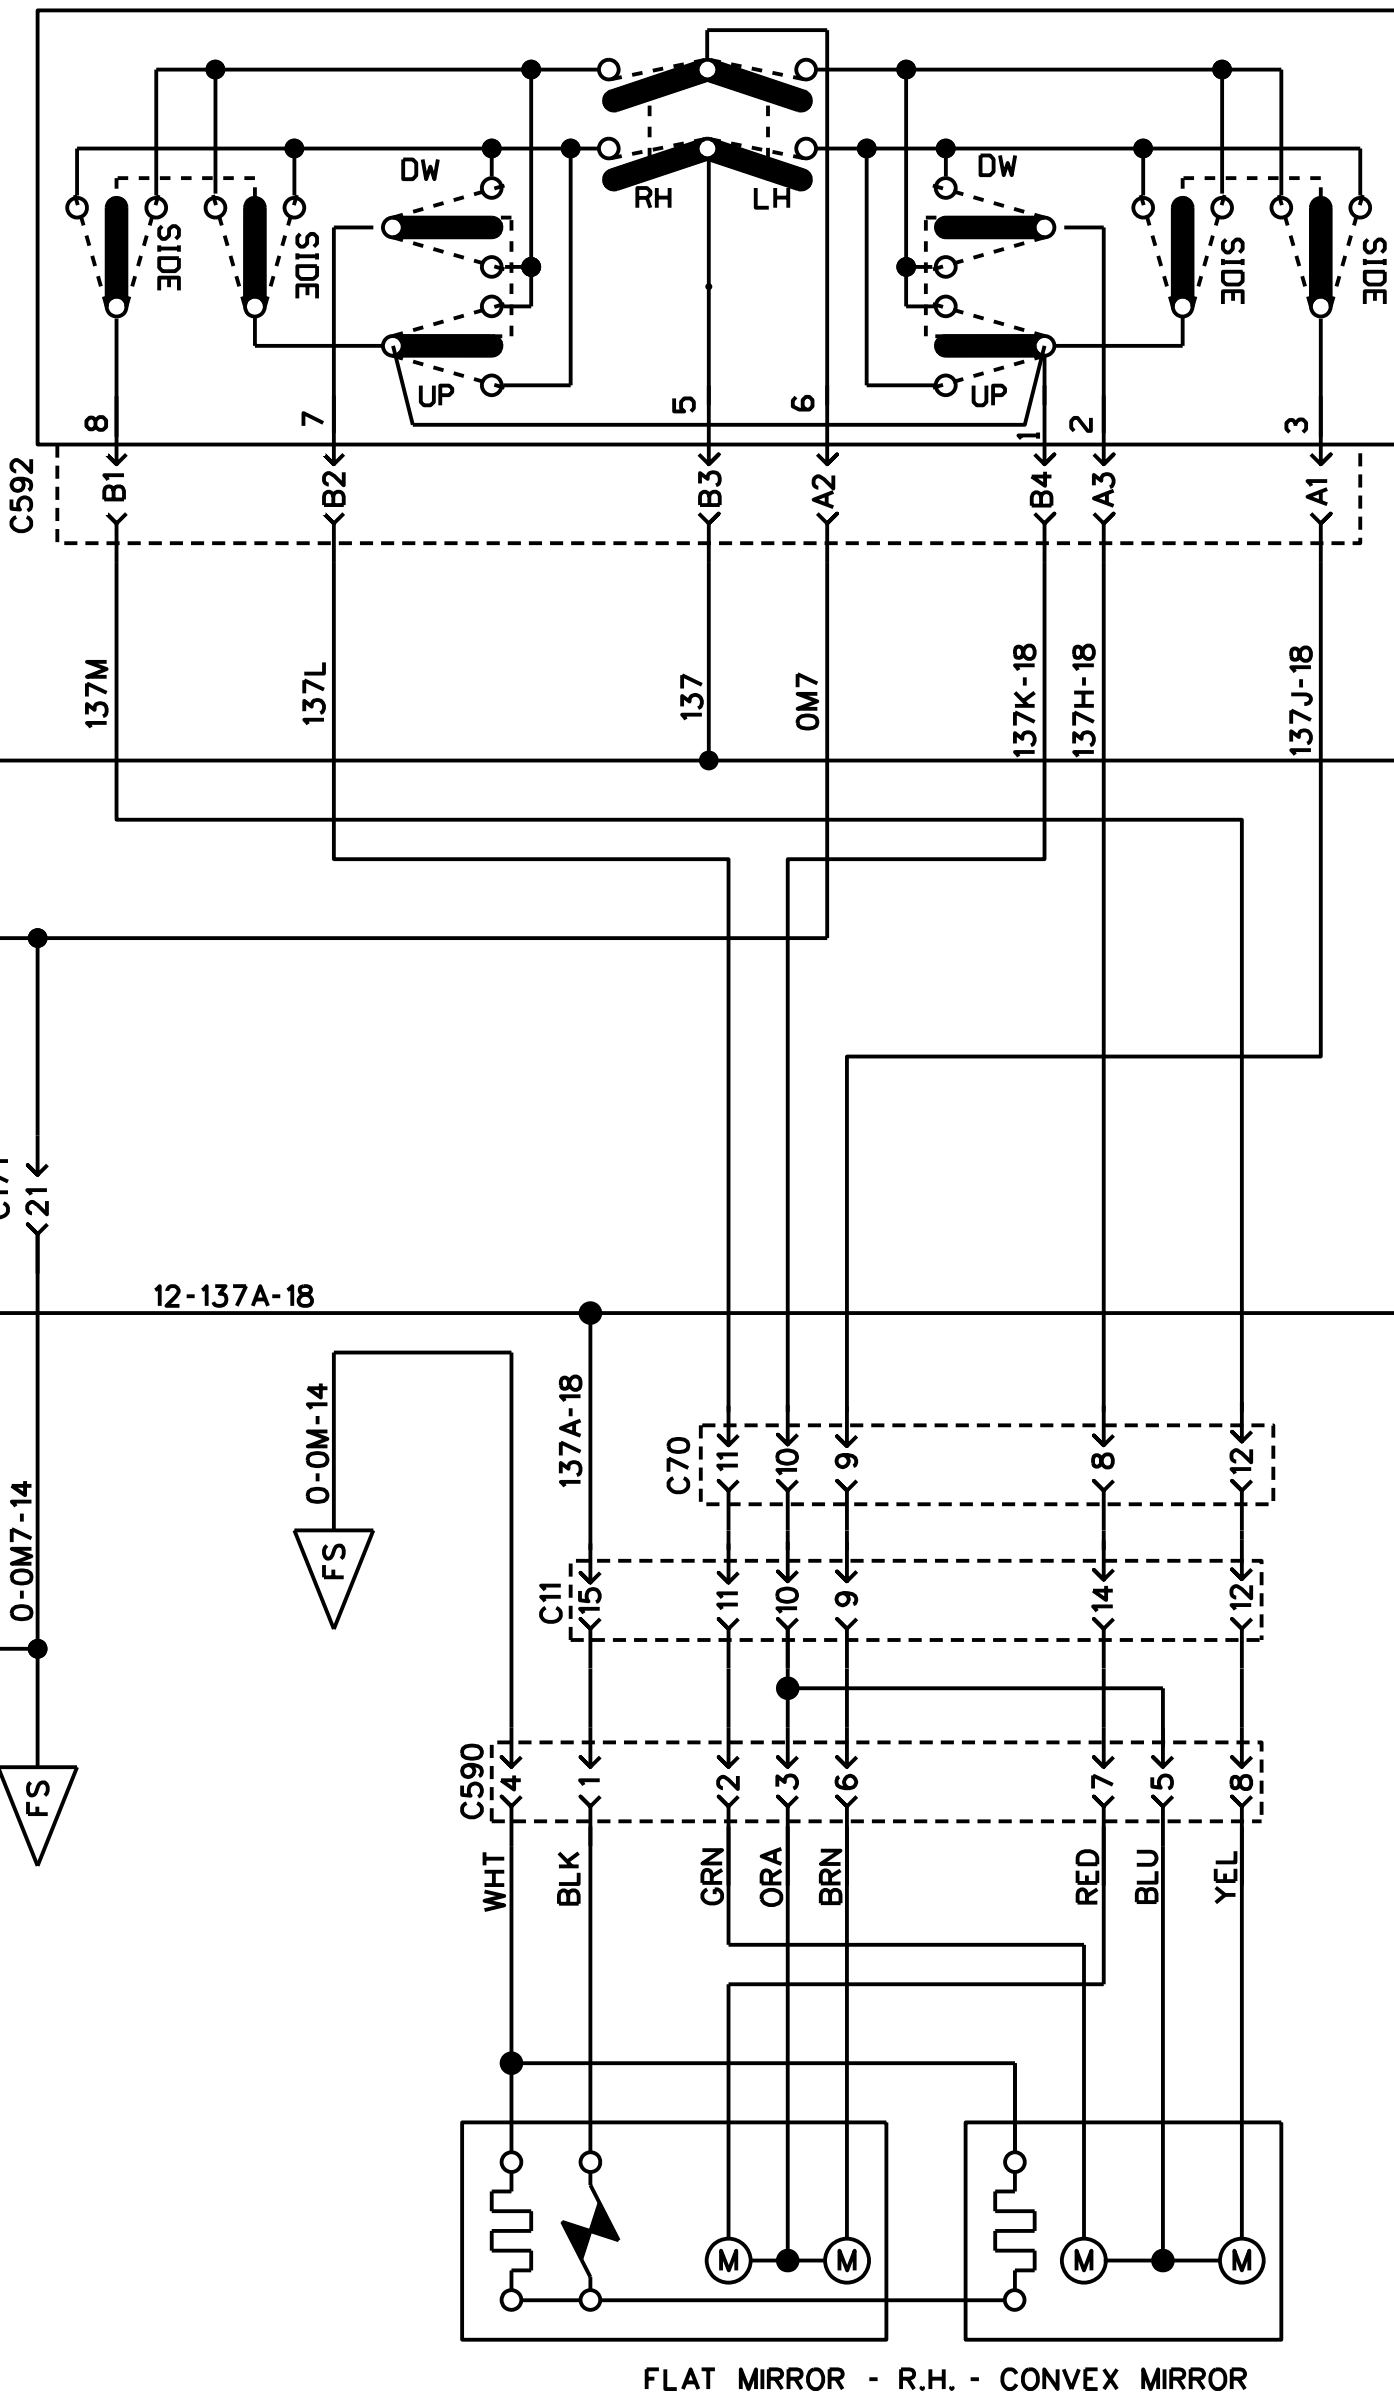

ADJUST FLAT & CONVEX LH MIRROR SWITCH

ADJUST FLAT & CONVEX RH MIRROR SWITCH

TO CRUISE CTRL. SW.
SEE PAGE 5.1

TO FAST IDLE SW.
SEE PAGE 5.1

12V IGNITION
FROM FR. JCT. BOX
SEE P.2.1

FROM DASH LTS
RHEOSTAT SEE P.11.2

REAR VIEW MIRROR RAMCO FLAT & CONVEX - 2 ADJUSTMENT SW. & 1 HEATED SW.