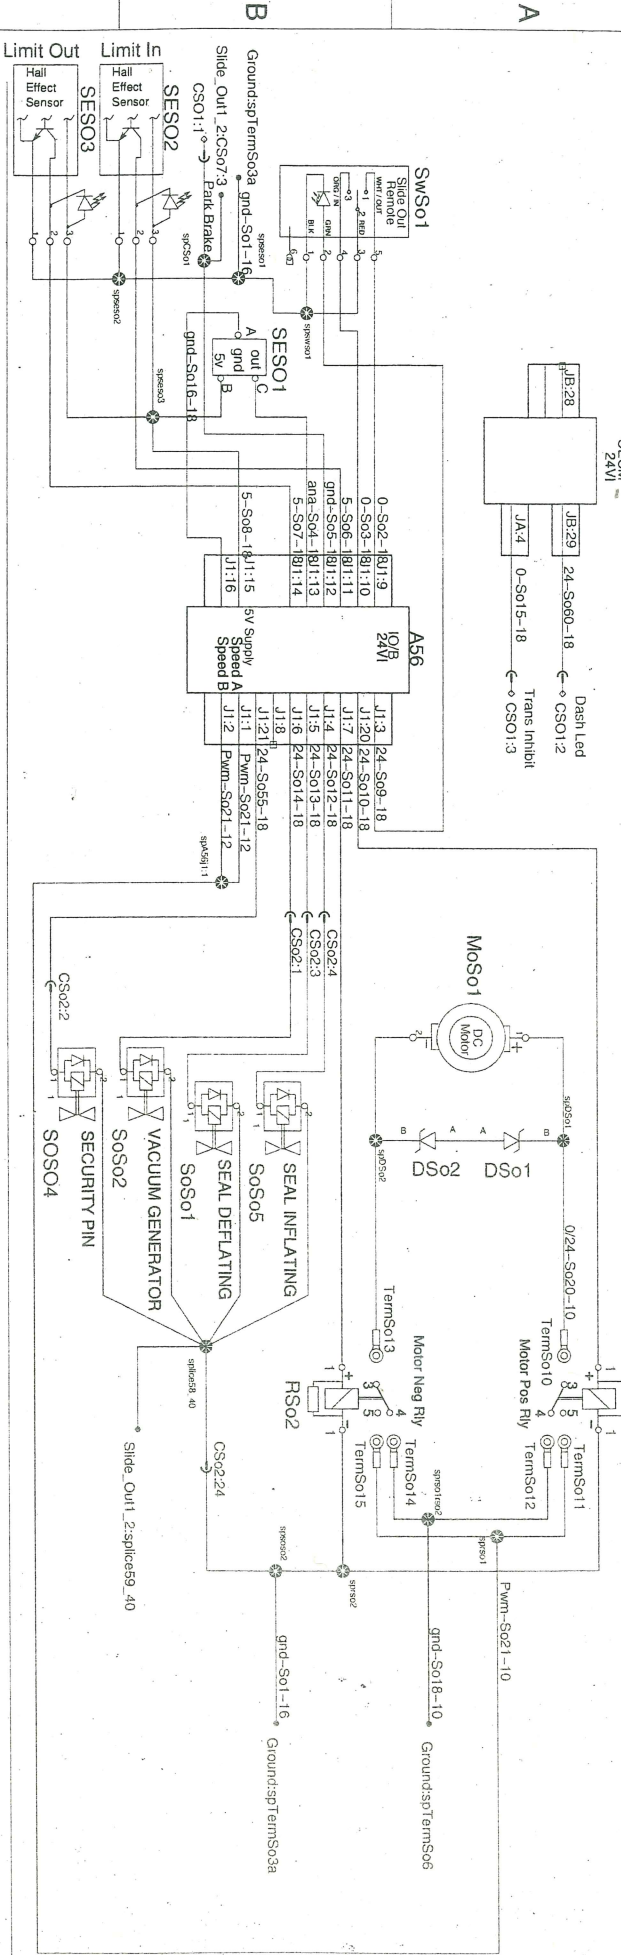

MULTIPLEX SLIDE OUT #1

MULTIPLEX SLIDE OUT #2

PREVOST®

WIRING DIAGRAM

No: D060994

Page: 24.3

Rev: 13

0

1

2

3

4