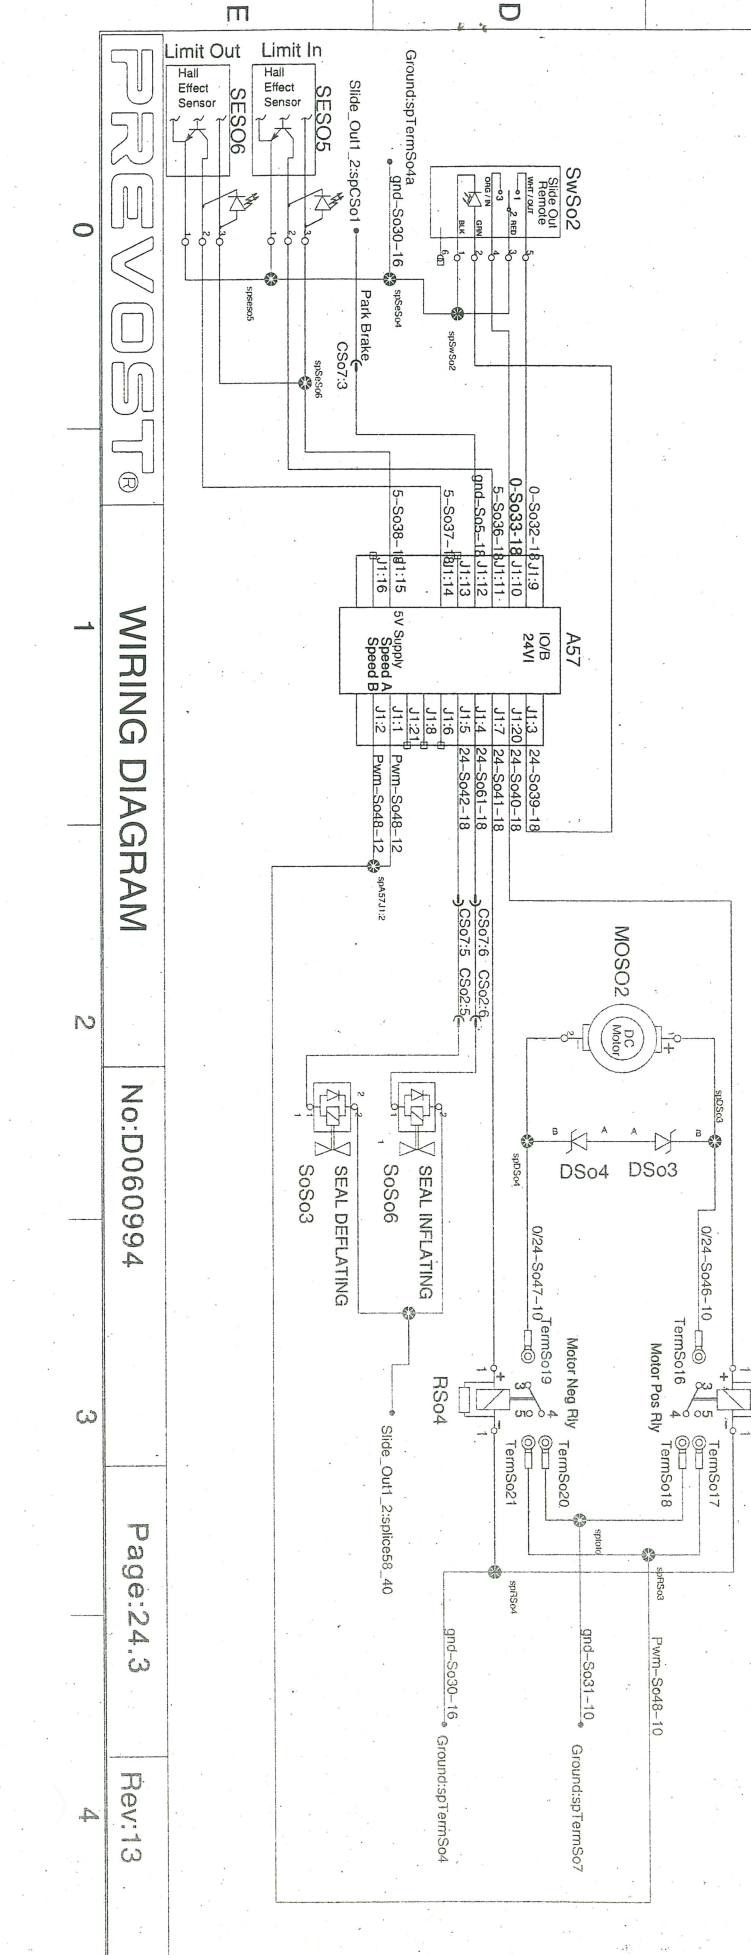

MULTIPLEX SLIDE OUT #1

MULTIPLEX SLIDE OUT #2

PREVOST®

WIRING DIAGRAM

No: D060994

Page: 24.3

Rev: 13

0

1

2

3

4