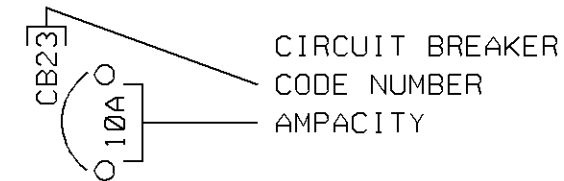

# WIRING DIAGRAM KEYS

- BLK BLACK
- YEL YELLOW
- RED RED
- WH WHITE
- GRY GREY
- ORA ORANGE
- BLU BLUE
- GRN GREEN
- BRN BROWN
- PUR PURPLE
- PK PINK

NO: D060994