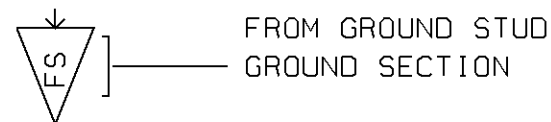

# WIRING DIAGRAM KEYS

- BLK BLACK
- YEL YELLOW
- RED RED
- WH WHITE
- GRY GREY
- ORA ORANGE
- BLU BLUE
- GRN GREEN
- BRN BROWN
- PUR PURPLE
- PK PINK

NO: D060994