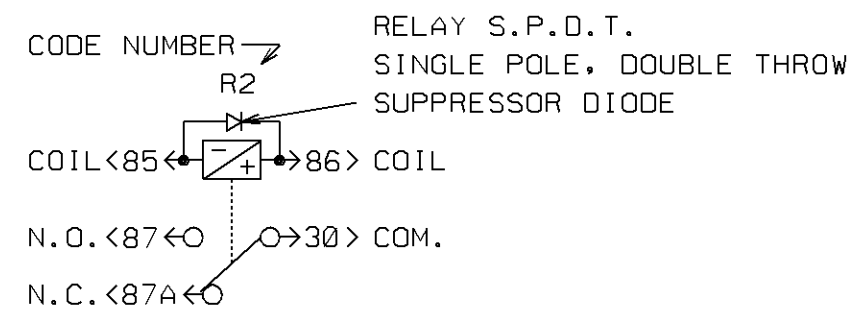

# WIRING DIAGRAM KEYS

- BLK BLACK
- YEL YELLOW
- RED RED
- WH WHITE
- GRY GREY
- ORA ORANGE
- BLU BLUE
- GRN GREEN
- BRN BROWN
- PUR PURPLE
- PK PINK

NO: D060994