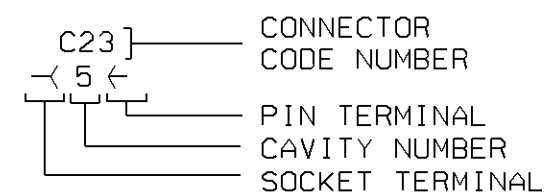

# WIRING DIAGRAM KEYS

- BLK BLACK
- YEL YELLOW
- RED RED
- WH WHITE
- GRY GREY
- ORA ORANGE
- BLU BLUE
- GRN GREEN
- BRN BROWN
- PUR PURPLE
- PK PINK

NO: D060994