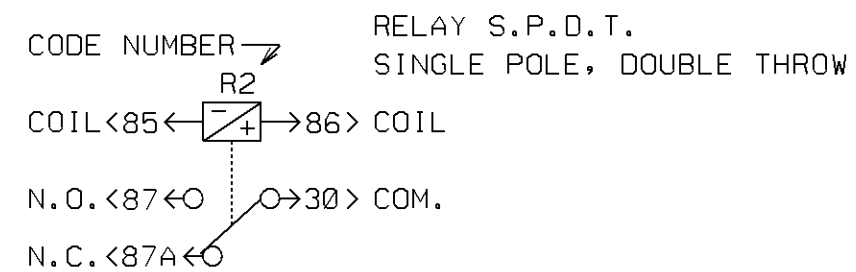

# WIRING DIAGRAM KEYS

- BLK BLACK
- YEL YELLOW
- RED RED
- WH WHITE
- GRY GREY
- ORA ORANGE
- BLU BLUE
- GRN GREEN
- BRN BROWN
- PUR PURPLE
- PK PINK

NO: D060994