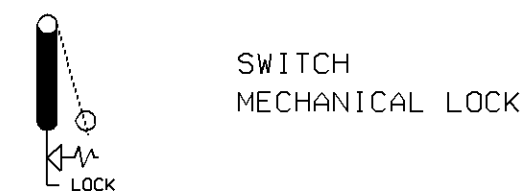

# WIRING DIAGRAM KEYS

- BLK BLACK
- YEL YELLOW
- RED RED
- WH WHITE
- GRY GREY
- ORA ORANGE
- BLU BLUE
- GRN GREEN
- BRN BROWN
- PUR PURPLE
- PK PINK

NO: D060994