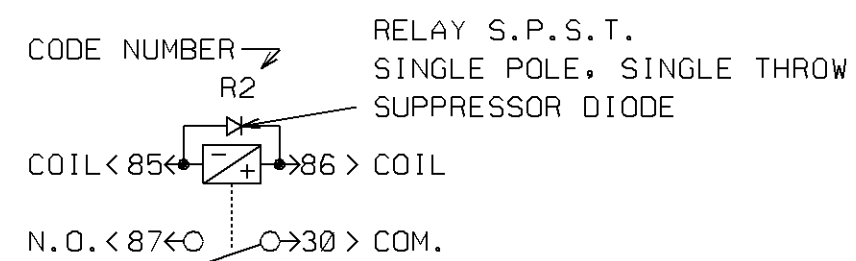

# WIRING DIAGRAM KEYS

- BLK BLACK
- YEL YELLOW
- RED RED
- WH WHITE
- GRY GREY
- ORA ORANGE
- BLU BLUE
- GRN GREEN
- BRN BROWN
- PUR PURPLE
- PK PINK

NO: D060994