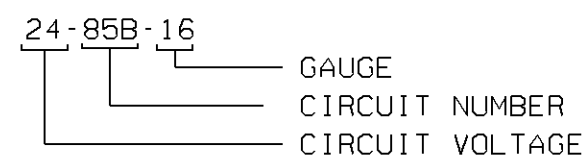

# WIRING DIAGRAM KEYS

- BLK BLACK
- YEL YELLOW
- RED RED
- WH WHITE
- GRY GREY
- ORA ORANGE
- BLU BLUE
- GRN GREEN
- BRN BROWN
- PUR PURPLE
- PK PINK

NO: D060994