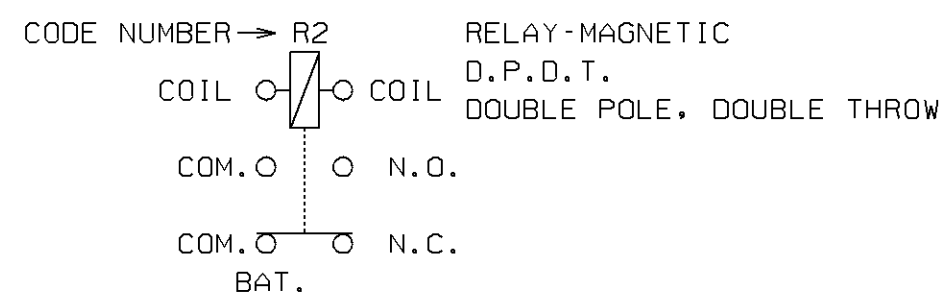

# WIRING DIAGRAM KEYS

- BLK BLACK
- YEL YELLOW
- RED RED
- WH WHITE
- GRY GREY
- ORA ORANGE
- BLU BLUE
- GRN GREEN
- BRN BROWN
- PUR PURPLE
- PK PINK

NO: D060994