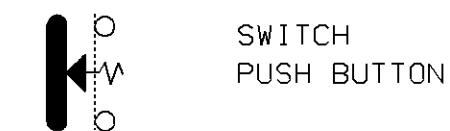

# WIRING DIAGRAM KEYS

- BLK BLACK
- YEL YELLOW
- RED RED
- WH WHITE
- GRY GREY
- ORA ORANGE
- BLU BLUE
- GRN GREEN
- BRN BROWN
- PUR PURPLE
- PK PINK

NO: D060994