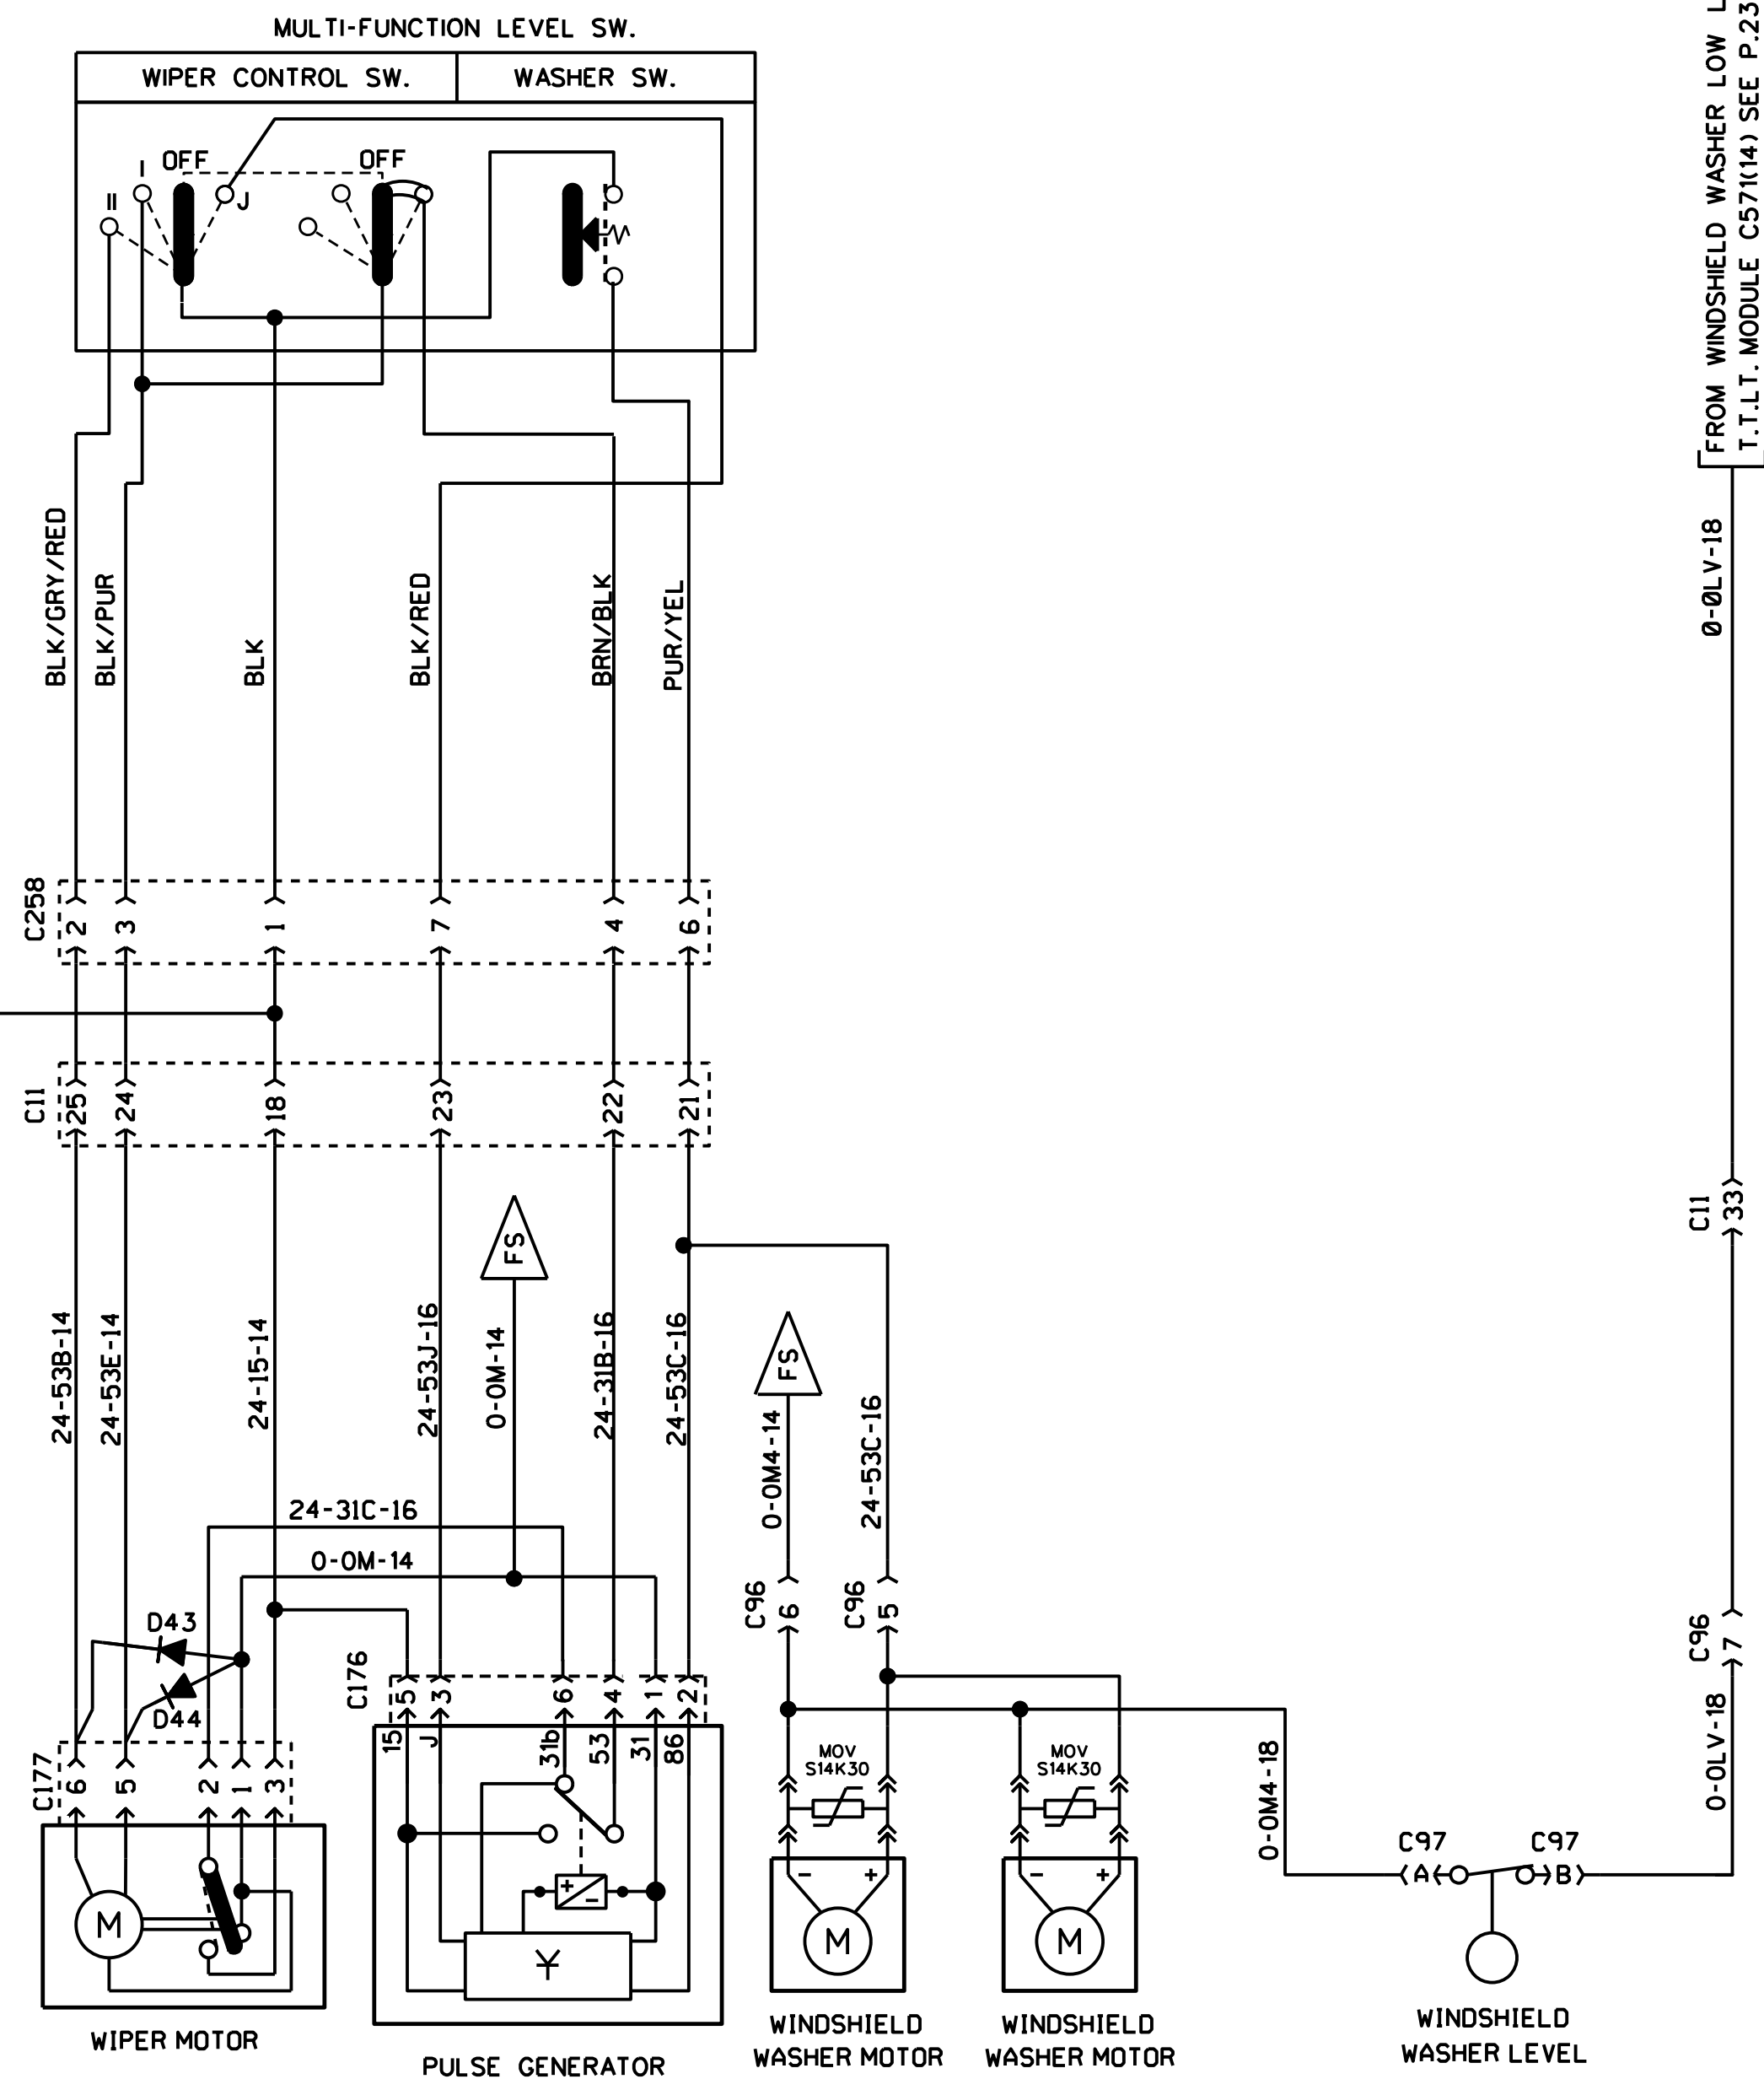

24V IGNITION FROM CB45
SEE P. 9.2

WINDSHIELD WIPER AND WASHER