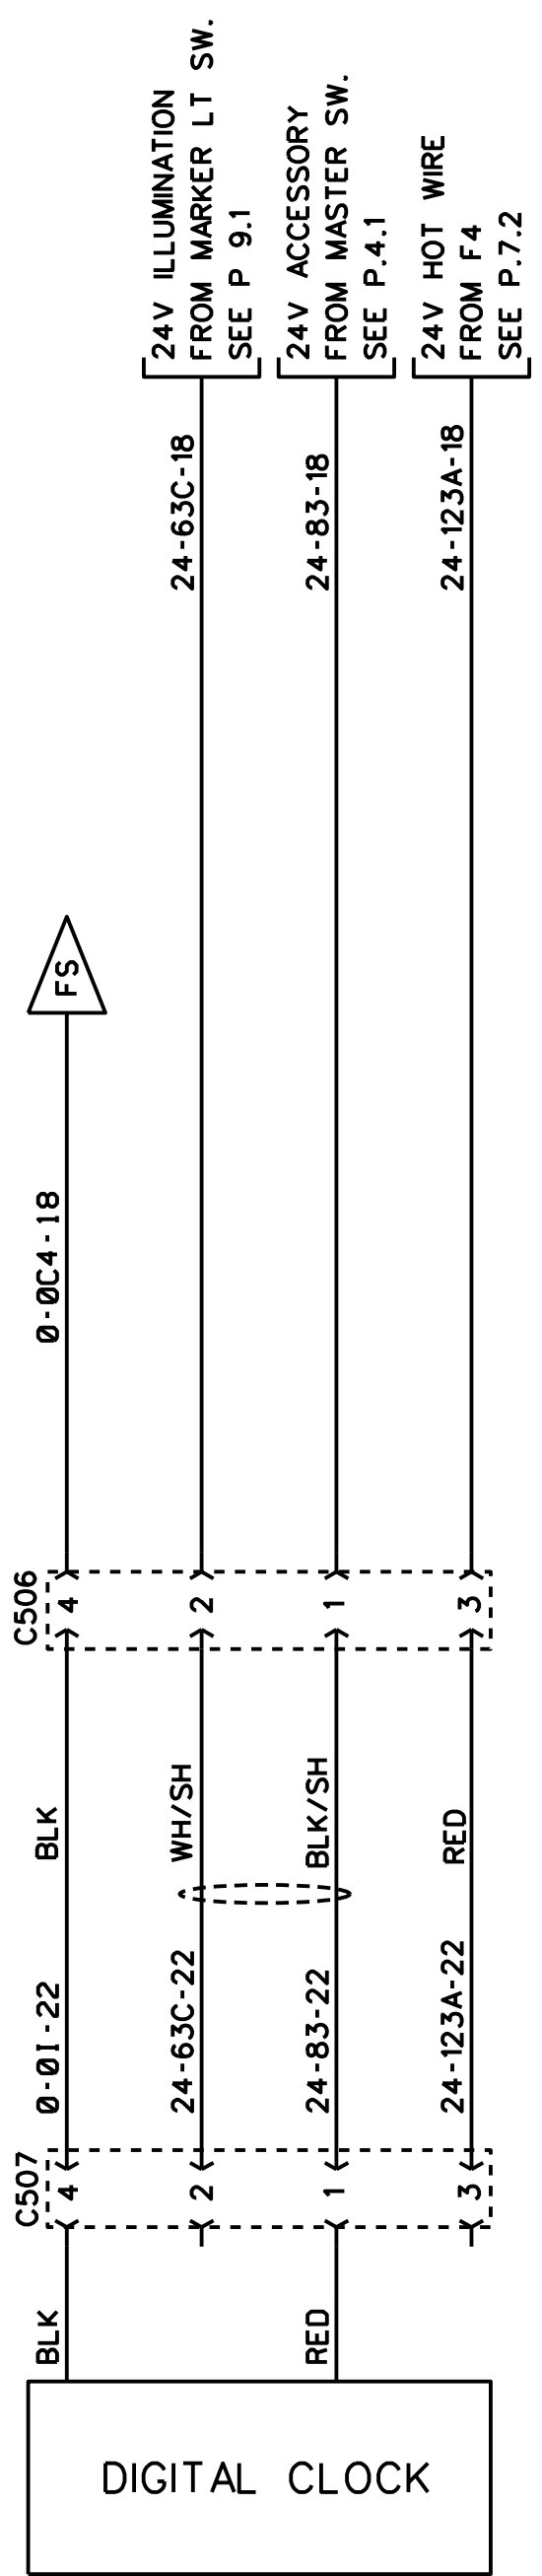

WIRING FOR DRIVER'S SEAT ELECT. ADJ.

DIGITAL CLOCK

POWER 12 VOLT OUTLET

(L.H. CONSOLE)
CIGAR LIGHTER