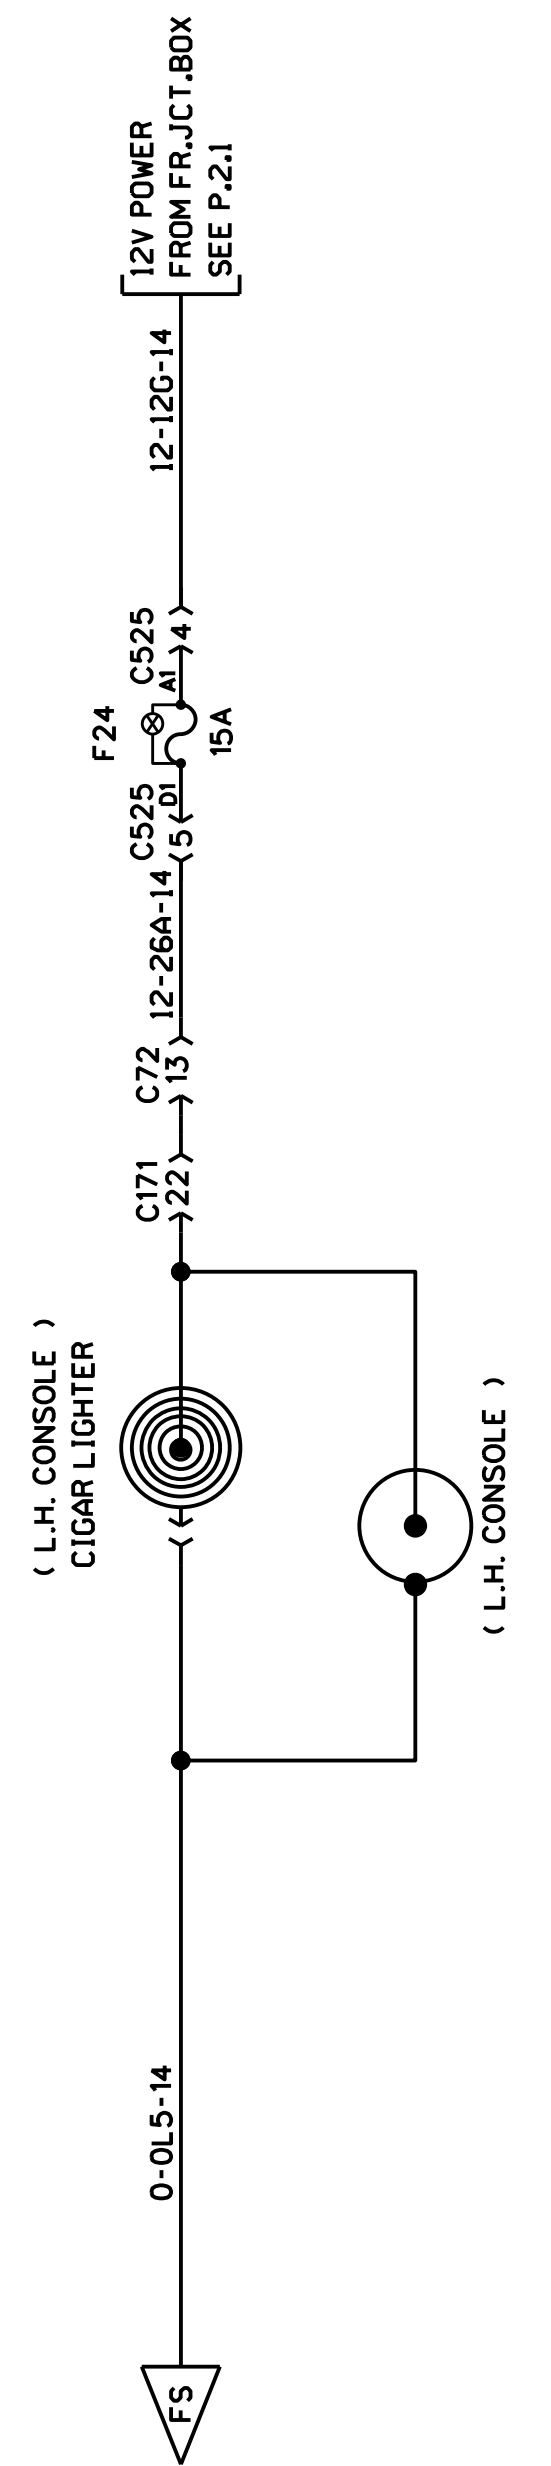

WIRING FOR DRIVER'S SEAT ELECT. ADJ.

DIGITAL CLOCK

POWER 12 VOLT OUTLET

(L.H. CONSOLE)
CIGAR LIGHTER