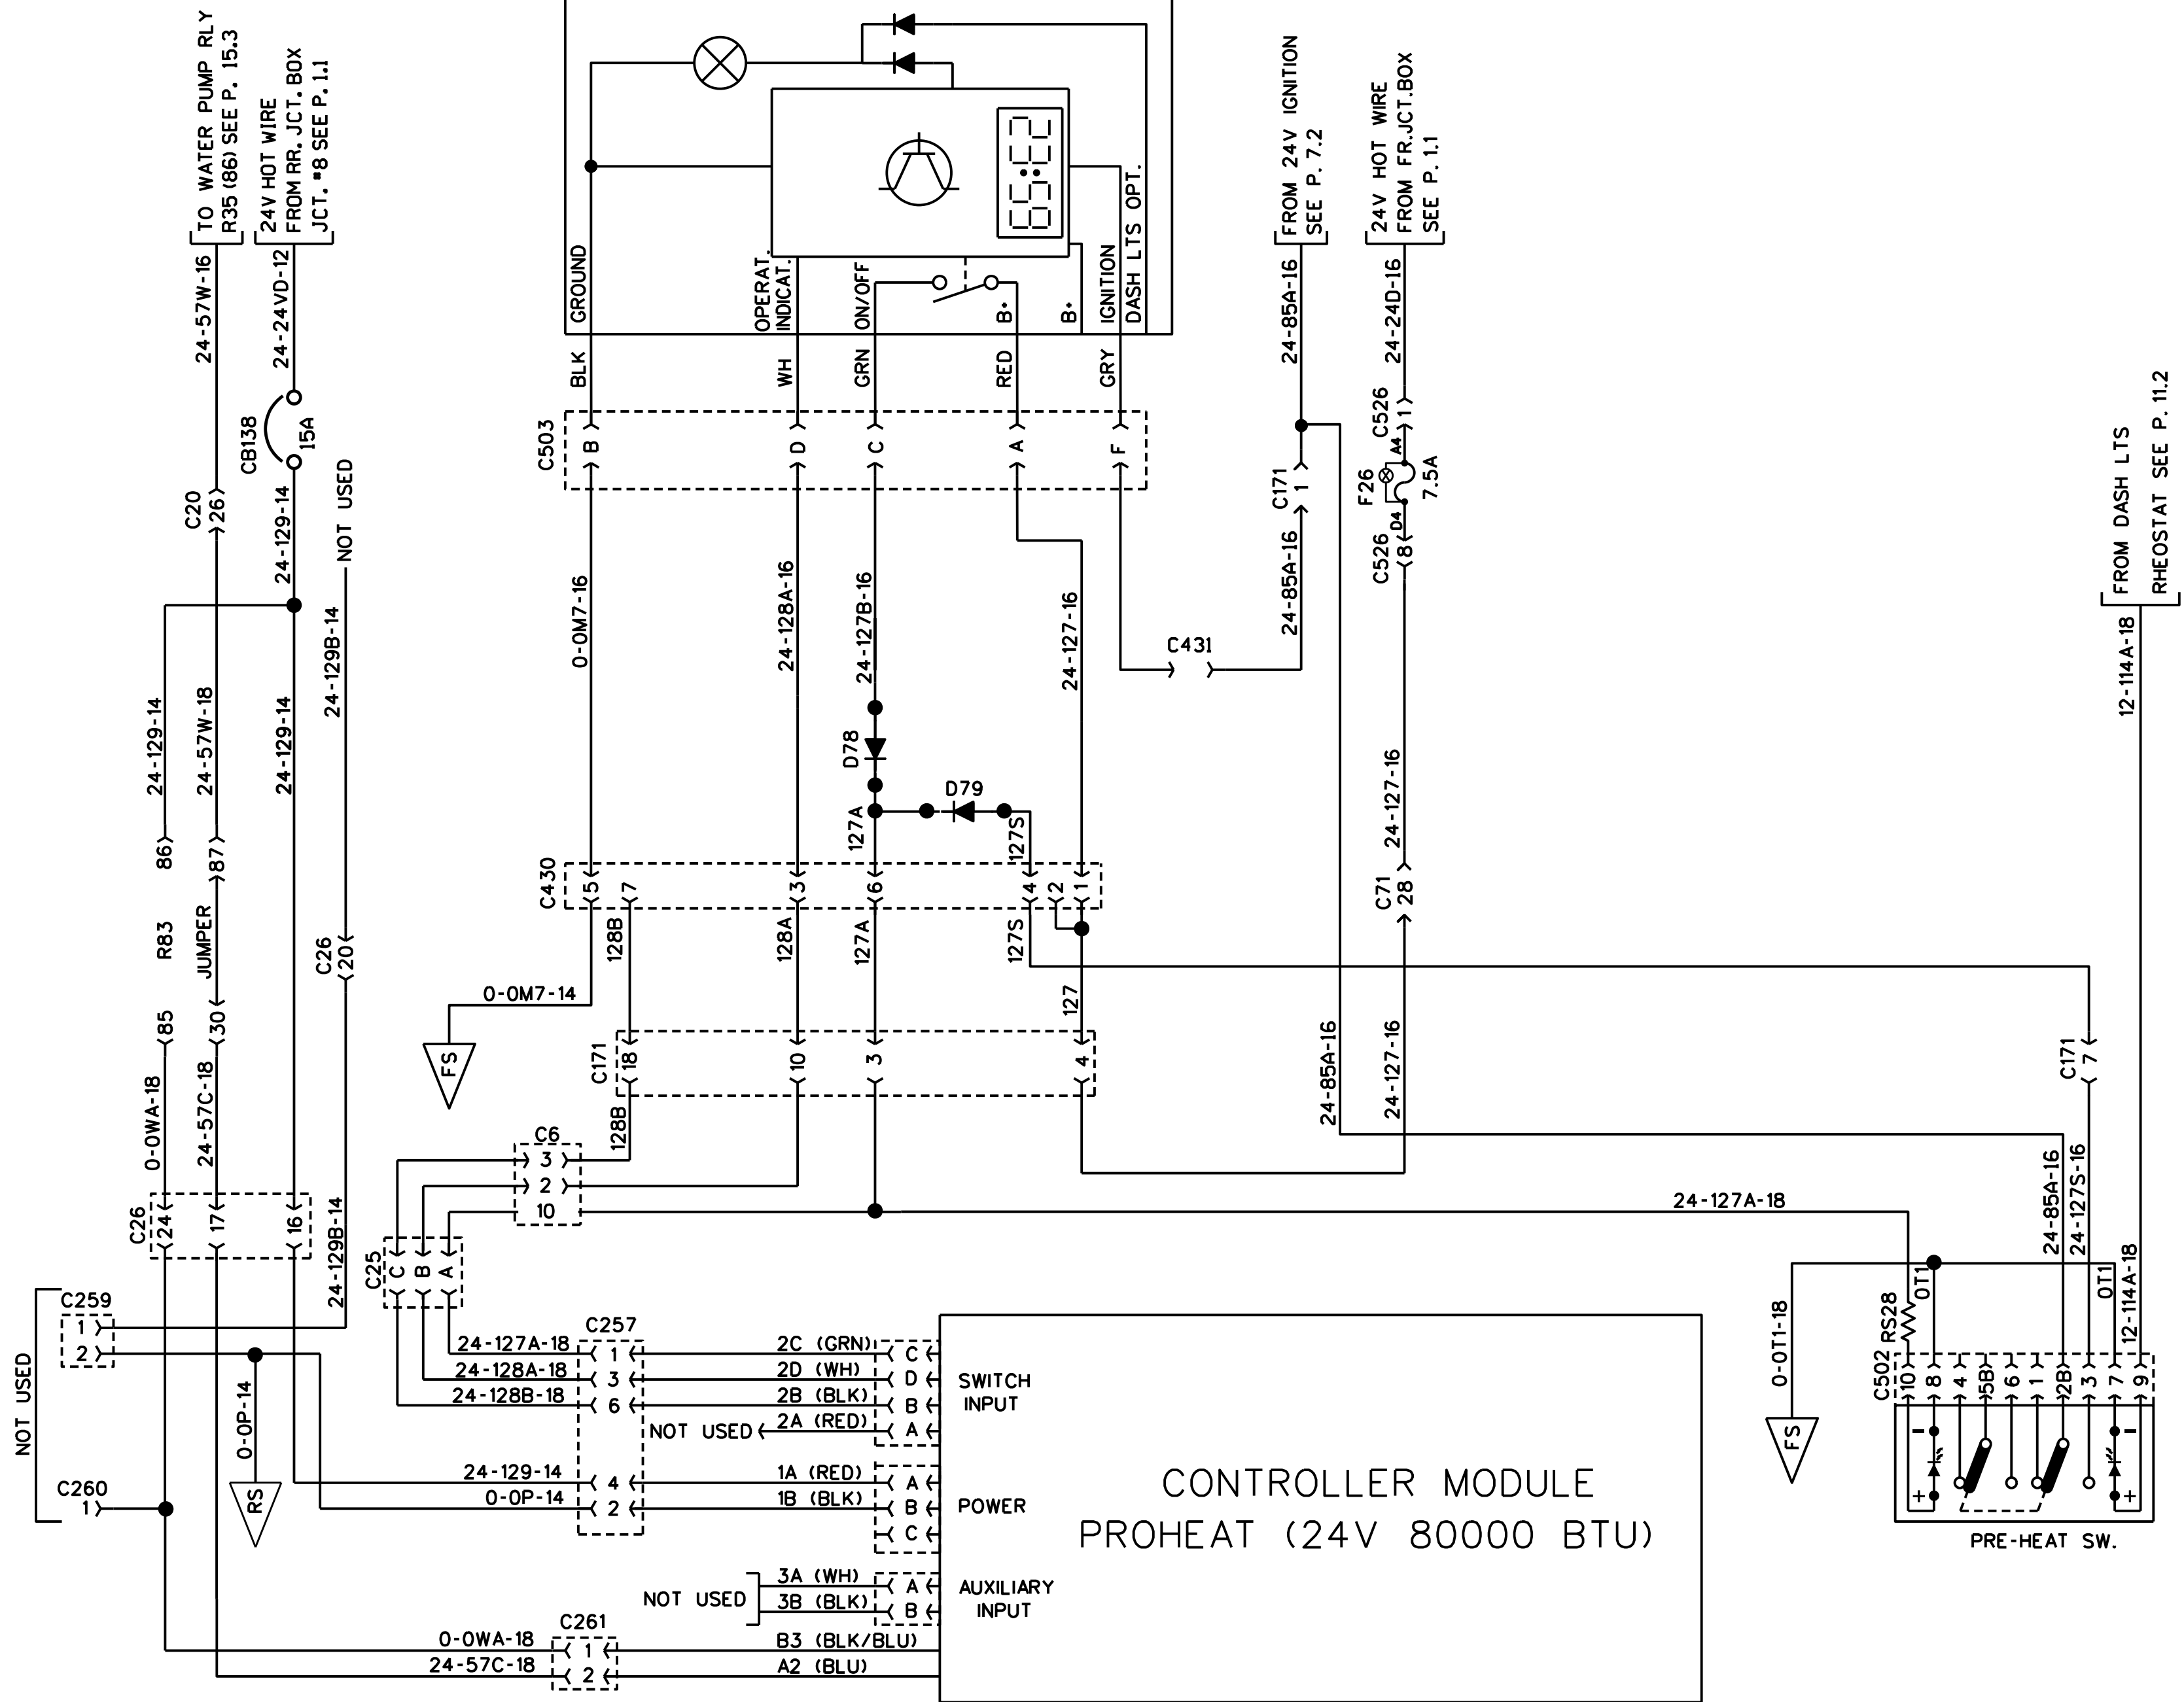

PROHEAT TIMER

PRE-HEAT WATER HEATER PROHEAT (80000 BTU)