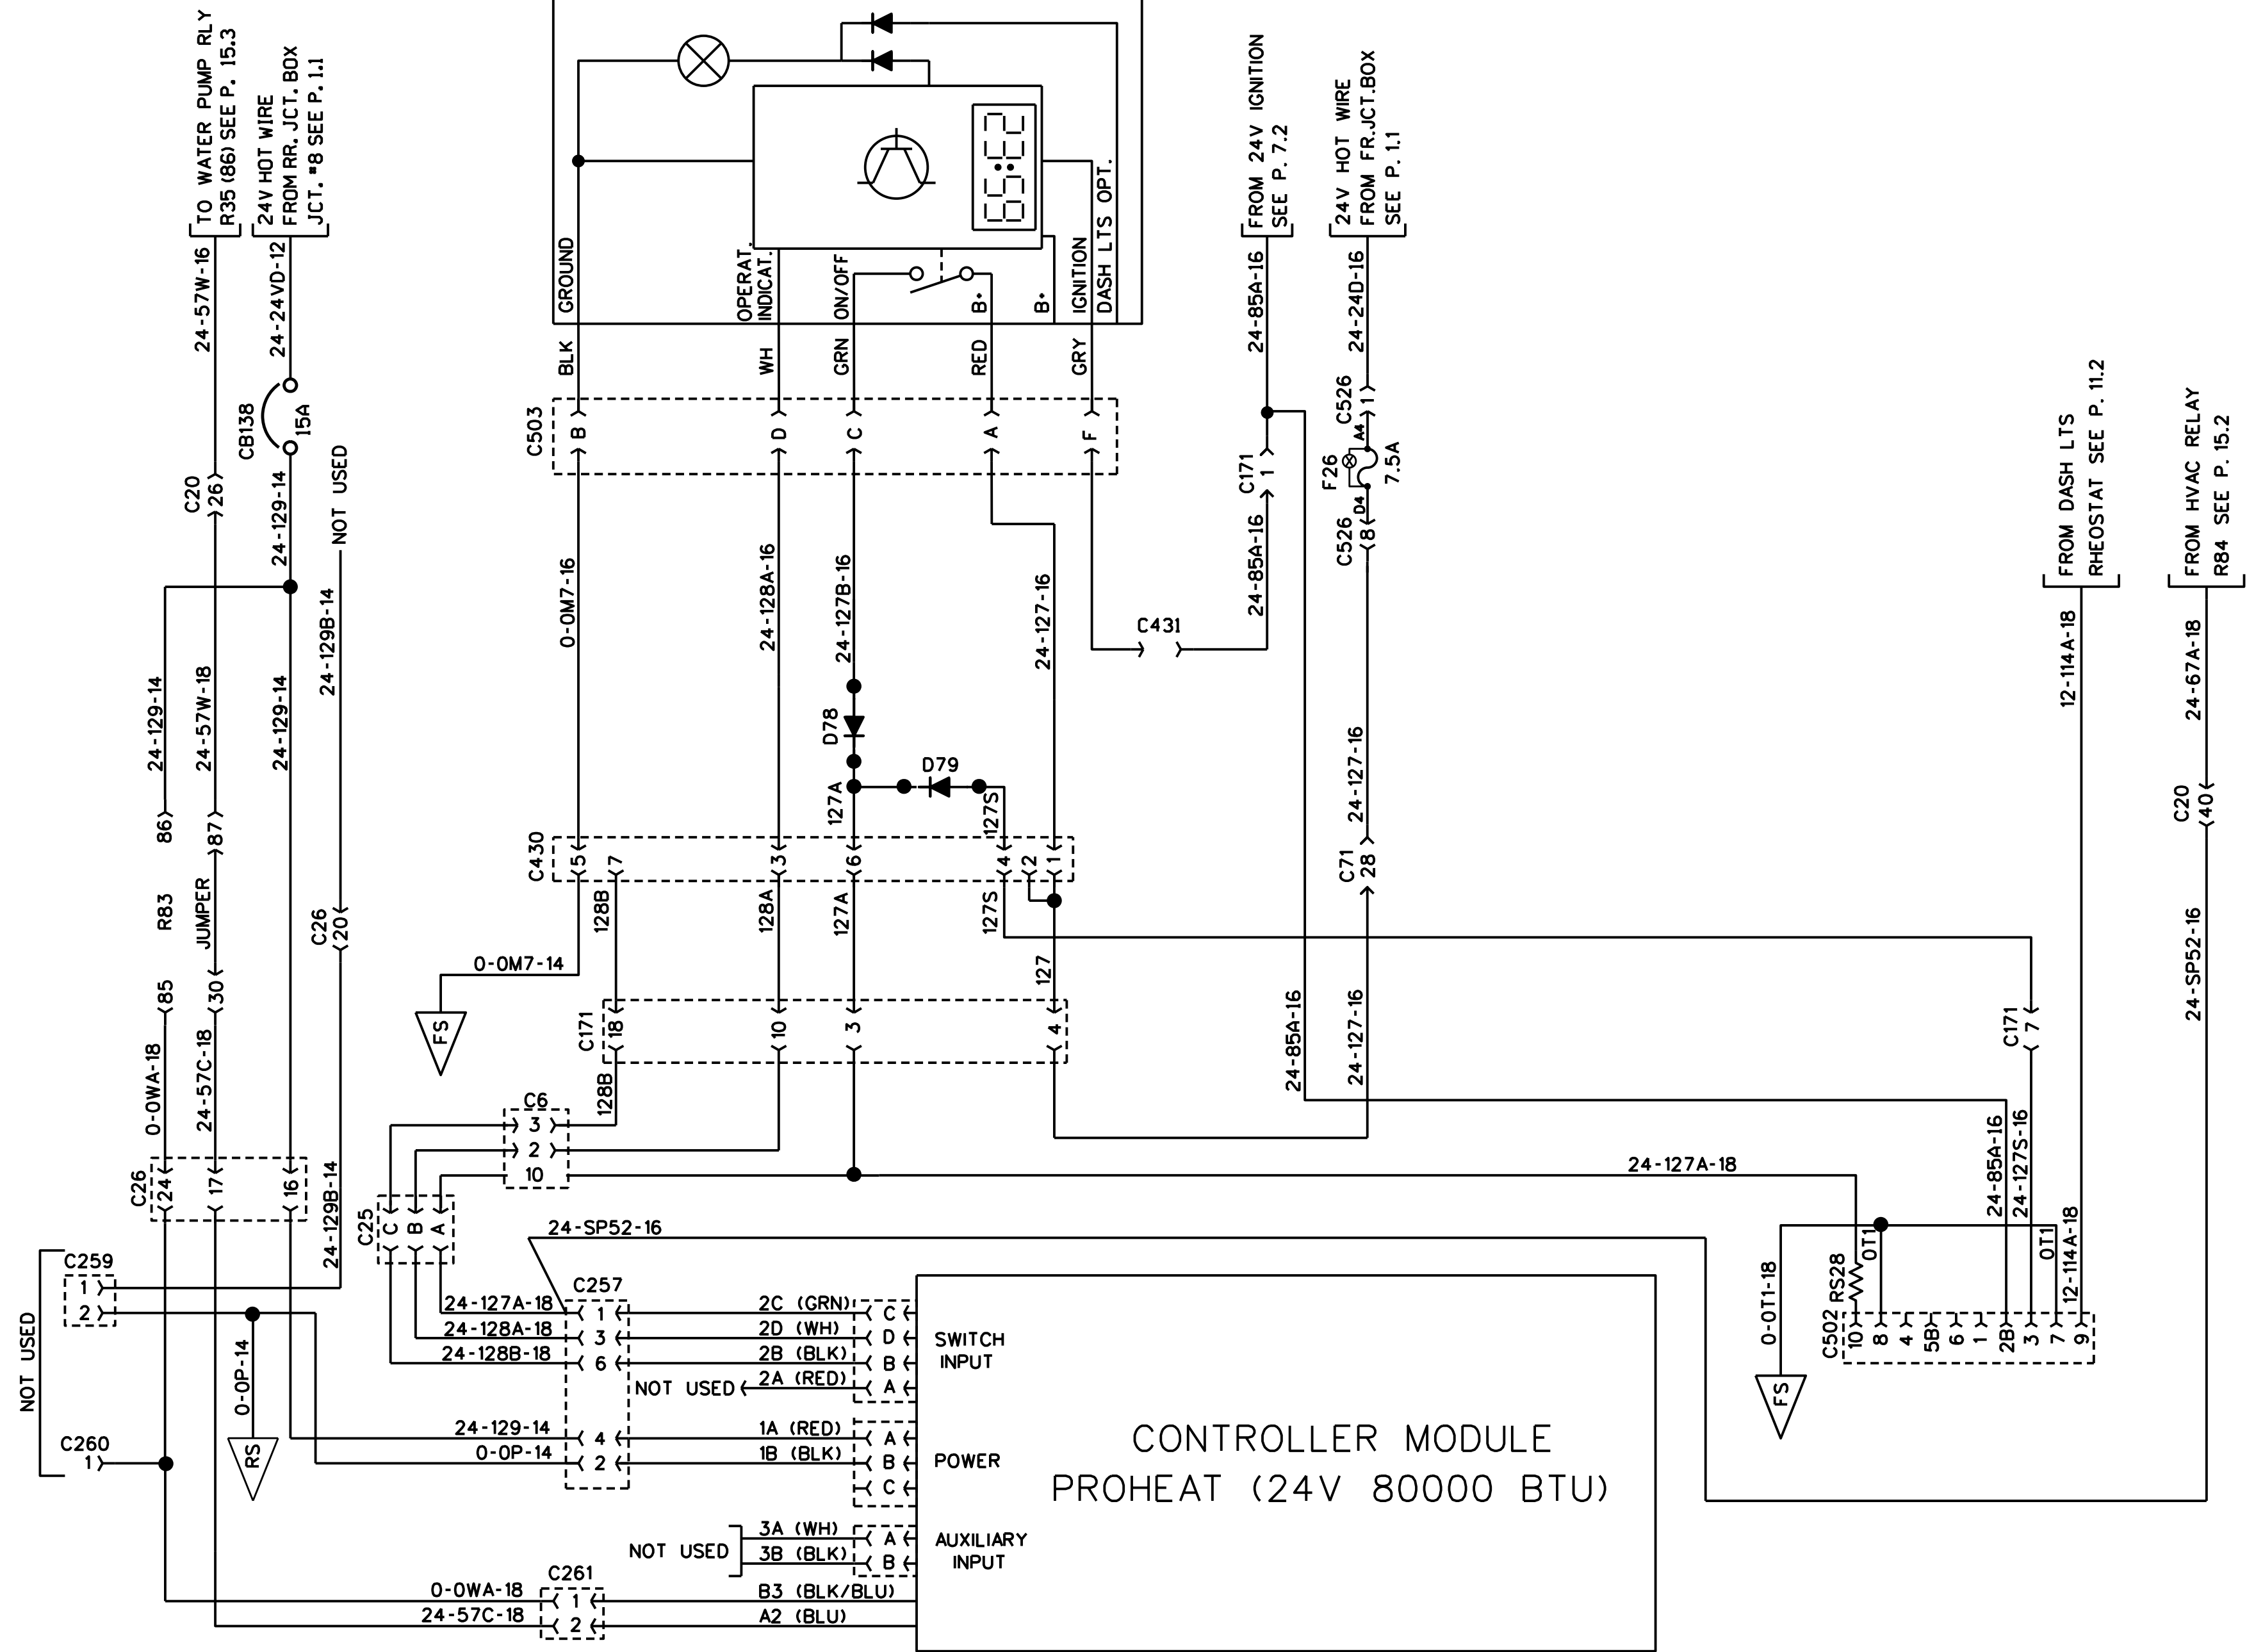

PROHEAT TIMER

PRE-HEAT WATER HEATER (PROHEAT AUTOMATIC ON A/C)