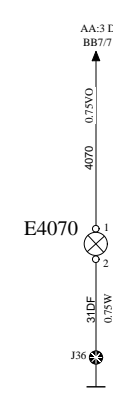

DOOR CONTROL

HA

WIRING DIAGRAM

SERVICE DOOR

DOOR LOCK

S9076

SWITCH DOOR BRAKE HIGH IDLE

S142

DOOR BRAKE

S141

Document title
WIRING DIAGRAM

Document type
PRODUCT SCHEMATIC

Document No

22600119

Issue

01