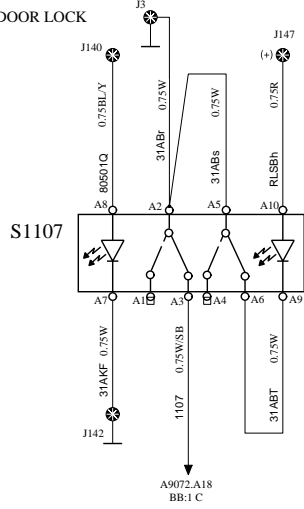

DOOR CONTROL

HA

WIRING DIAGRAM

SERVICE DOOR

DOOR LOCK

S9076

SWITCH DOOR BRAKE HIGH IDLE

S142

DOOR BRAKE

S141

Document title
WIRING DIAGRAM

Document type
PRODUCT SCHEMATIC

Document No

22600119

Issue

01