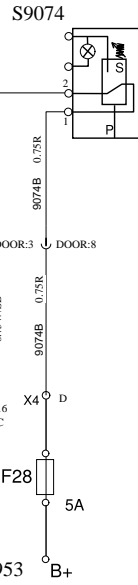

DOOR CONTROL

HA

WIRING DIAGRAM

SERVICE DOOR

DOOR LOCK

S9076

SWITCH DOOR BRAKE HIGH IDLE

S142

DOOR BRAKE

S141

Document title
WIRING DIAGRAM

Document type
PRODUCT SCHEMATIC

Document No

22600119

Issue

01