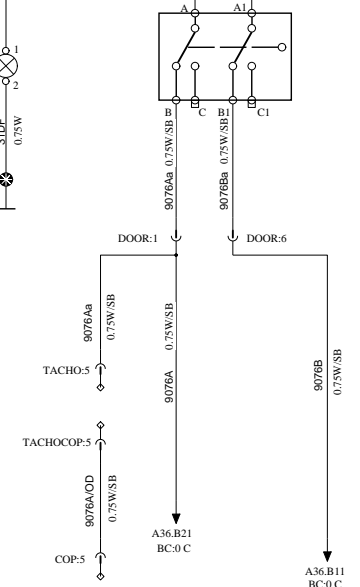

DOOR CONTROL

HA

WIRING DIAGRAM

SERVICE DOOR

DOOR LOCK

S9076

SWITCH DOOR BRAKE HIGH IDLE

S142

DOOR BRAKE

S141

Document title
WIRING DIAGRAM

Document type
PRODUCT SCHEMATIC

Document No

22600119

Issue

01