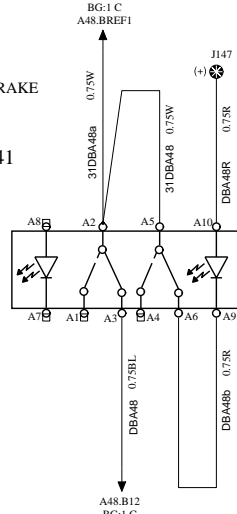

DOOR CONTROL

HA

WIRING DIAGRAM

SERVICE DOOR

DOOR LOCK

S9076

SWITCH DOOR BRAKE HIGH IDLE

S142

DOOR BRAKE

S141

Document title
WIRING DIAGRAM

Document type
PRODUCT SCHEMATIC

Document No

22600119

Issue

01