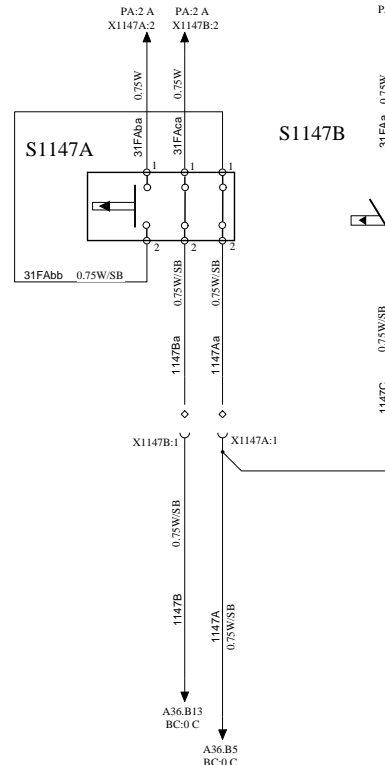

DOOR CONTROL

HA

WIRING DIAGRAM

SERVICE DOOR

DOOR LOCK

S9076

SWITCH DOOR BRAKE HIGH IDLE

S142

DOOR BRAKE

S141

Document title
WIRING DIAGRAM

Document type
PRODUCT SCHEMATIC

Document No

22600119

Issue

01