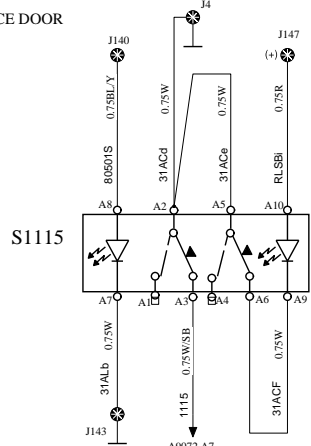

DOOR CONTROL

HA

WIRING DIAGRAM

SERVICE DOOR

DOOR LOCK

S9076

SWITCH DOOR BRAKE HIGH IDLE

S142

DOOR BRAKE

S141

Document title
WIRING DIAGRAM

Document type
PRODUCT SCHEMATIC

Document No

22600119

Issue

01