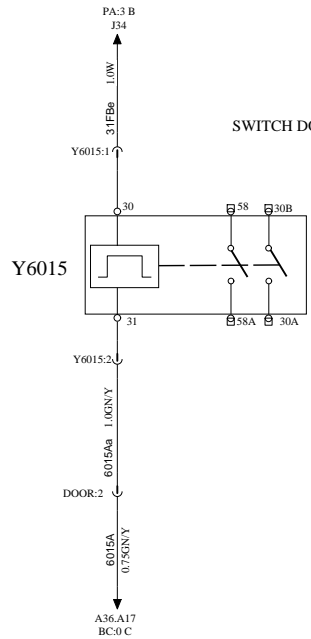

DOOR CONTROL

HA

WIRING DIAGRAM

SERVICE DOOR

DOOR LOCK

S9076

SWITCH DOOR BRAKE HIGH IDLE

S142

DOOR BRAKE

S141

Document title
WIRING DIAGRAM

Document type
PRODUCT SCHEMATIC

Document No

22600119

Issue

01