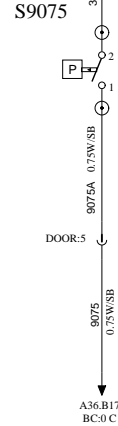

DOOR CONTROL

HA

WIRING DIAGRAM

SERVICE DOOR

DOOR LOCK

S9076

SWITCH DOOR BRAKE HIGH IDLE

S142

DOOR BRAKE

S141

Document title
WIRING DIAGRAM

Document type
PRODUCT SCHEMATIC

Document No

22600119

Issue

01