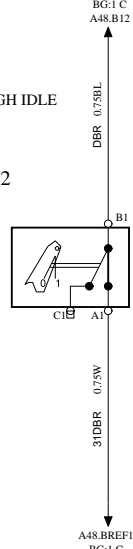

DOOR CONTROL

HA

WIRING DIAGRAM

SERVICE DOOR

DOOR LOCK

S9076

SWITCH DOOR BRAKE HIGH IDLE

S142

DOOR BRAKE

S141

Document title
WIRING DIAGRAM

Document type
PRODUCT SCHEMATIC

Document No

22600119

Issue

01