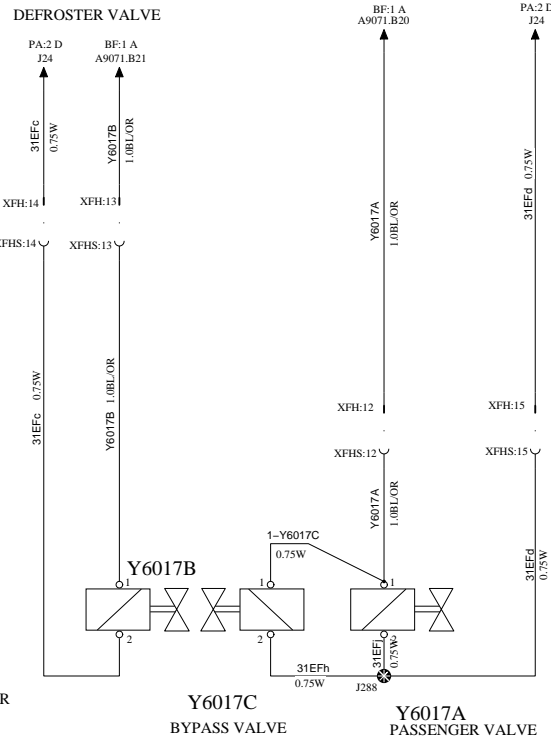

CONTROL UNIT, CLIMATE DISPLAY

\*AC WITHOUT MULTIPLEX CONNECT TO XFHS