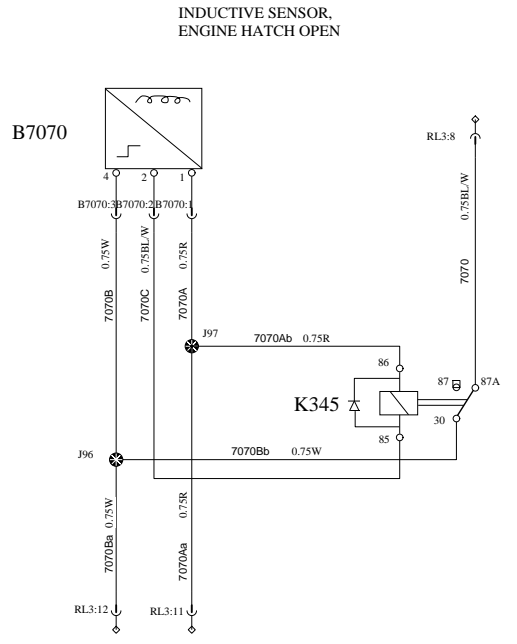

BOTTOM POSITION LIGHTS

OB

WIRING DIAGRAM

Volvo Bus Corporation

Document title
WIRING DIAGRAM

Document type
PRODUCT SCHEMATIC

Document No

22600119