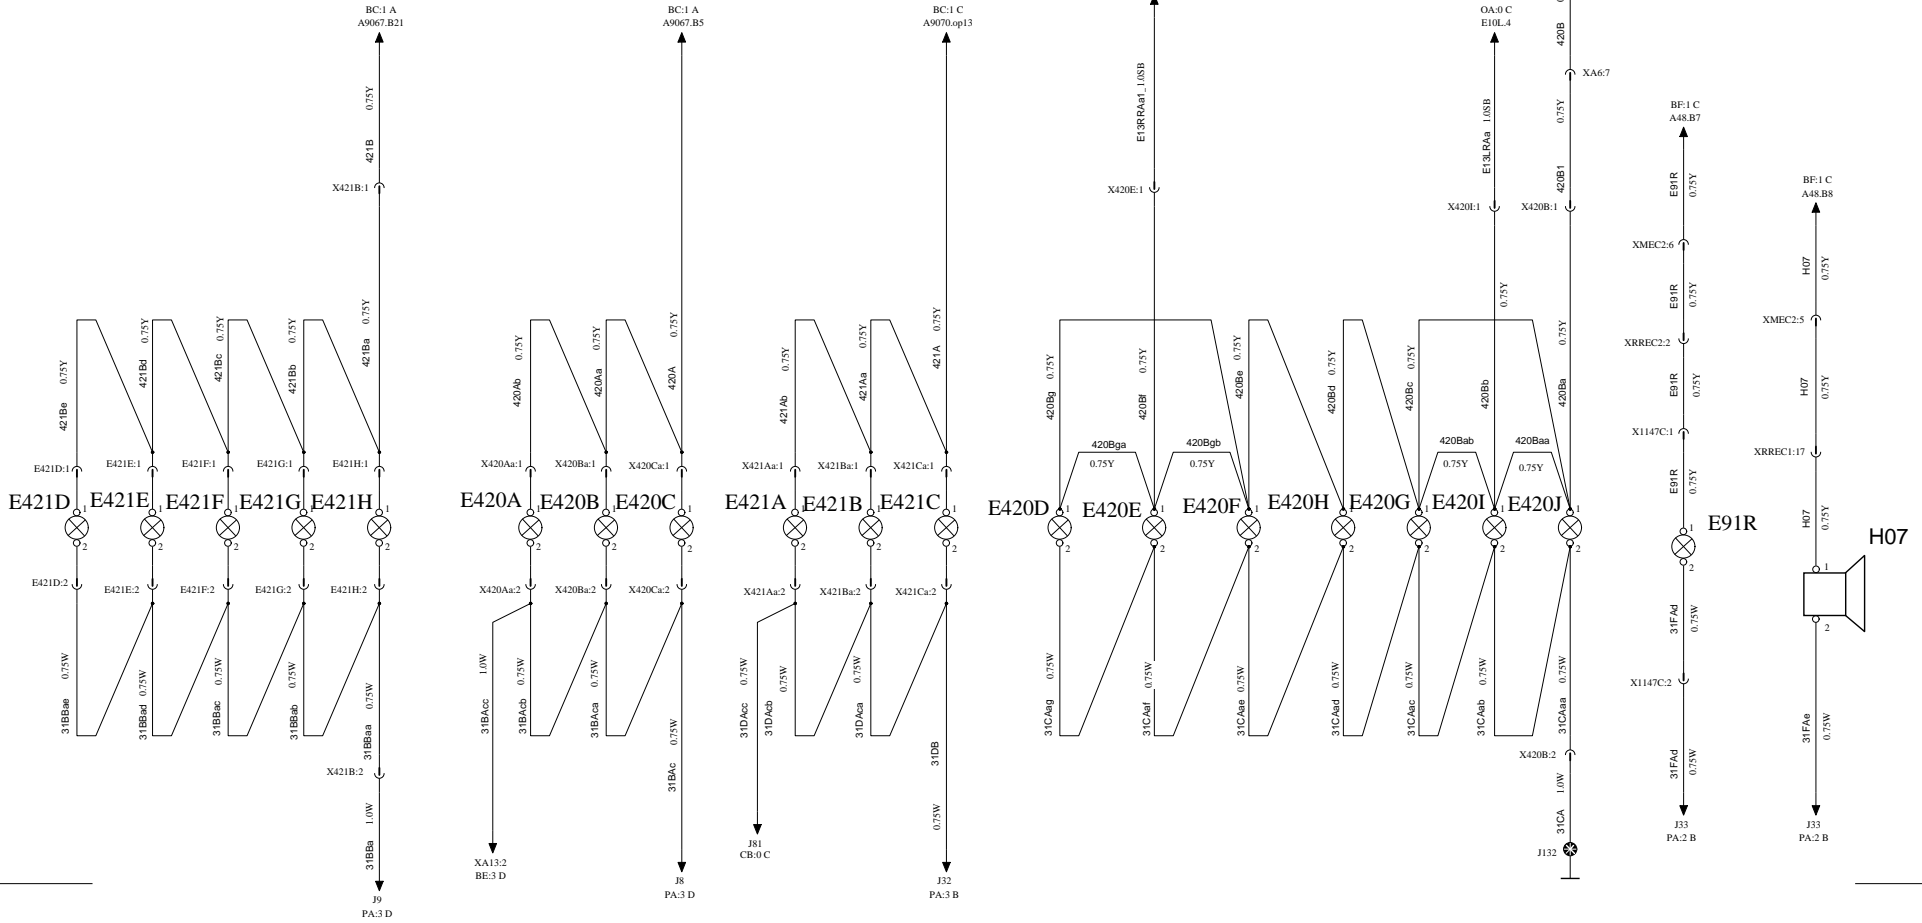

POSITION LIGHTS

DA

POSITION LIGHTS

WIRING DIAGRAM

Volvo Bus Corporation

Document title
WIRING DIAGRAM

Document type
PRODUCT SCHEMATIC

Document No