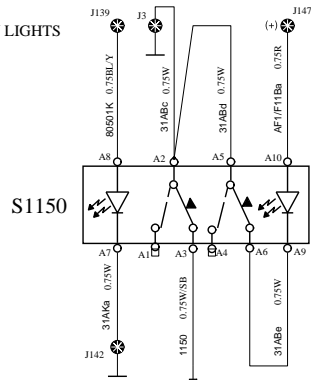

POSITION LIGHTS

DA

POSITION LIGHTS

WIRING DIAGRAM

Volvo Bus Corporation

Document title
WIRING DIAGRAM

Document type
PRODUCT SCHEMATIC

Document No