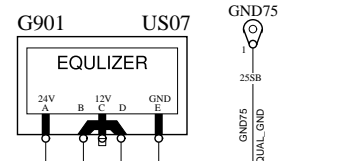

POWER SUPPLY

WIRING DIAGRAM AB

Volvo Bus Corporation

Document title
WIRING DIAGRAM AB
Document type
PRODUCT SCHEMATIC

Document No
TP 16782

Issue	Volume	Page
02	01(02)	03(31)