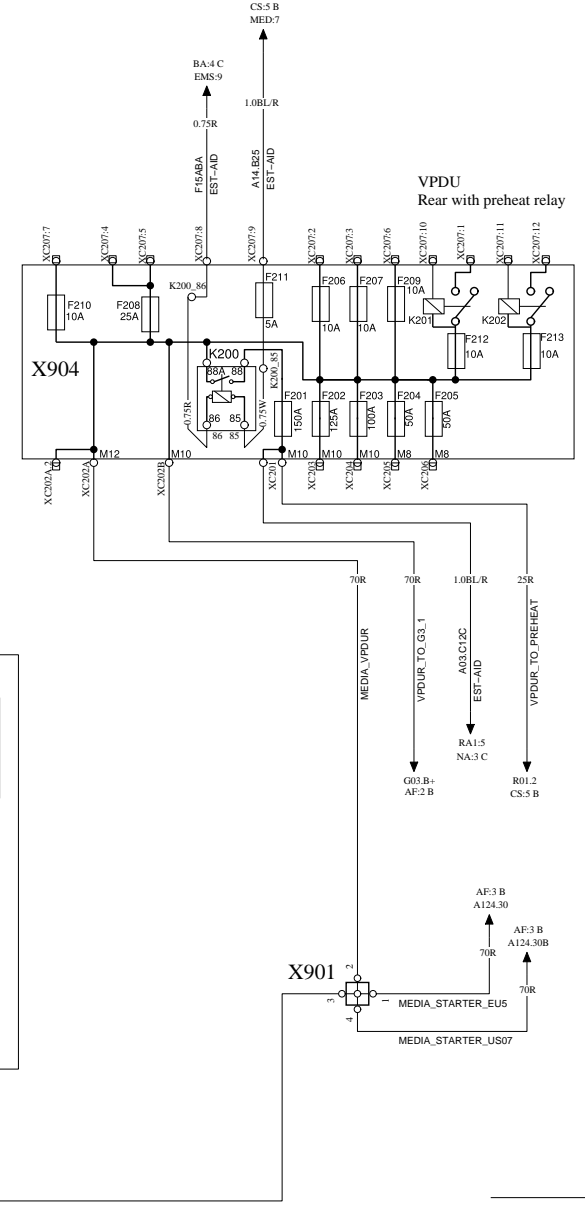

POWER SUPPLY

WIRING DIAGRAM AB

Volvo Bus Corporation

Document title
WIRING DIAGRAM AB
Document type
PRODUCT SCHEMATIC

Document No
TP 16782

Issue	Volume	Page
02	01(02)	03(31)