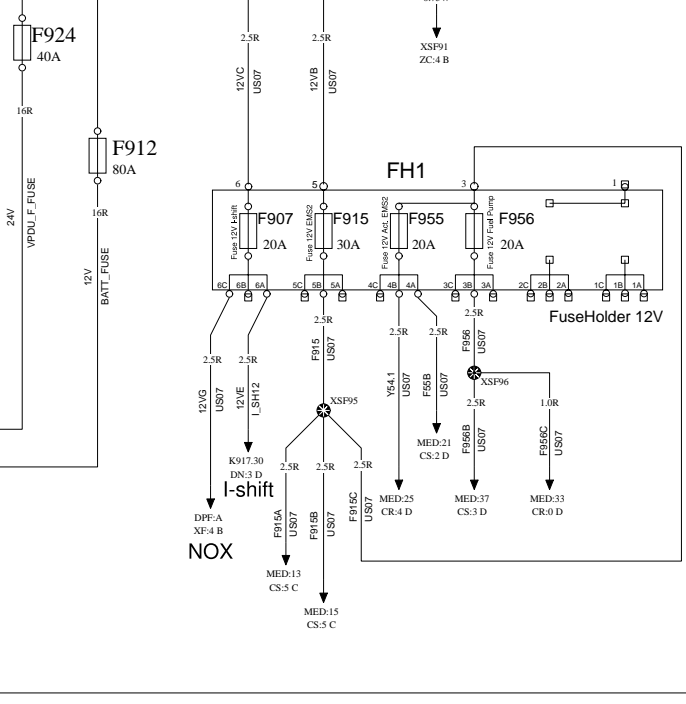

POWER SUPPLY

WIRING DIAGRAM AB

Volvo Bus Corporation

Document title
WIRING DIAGRAM AB
Document type
PRODUCT SCHEMATIC

Document No
TP 16782

Issue	Volume	Page
02	01(02)	03(31)