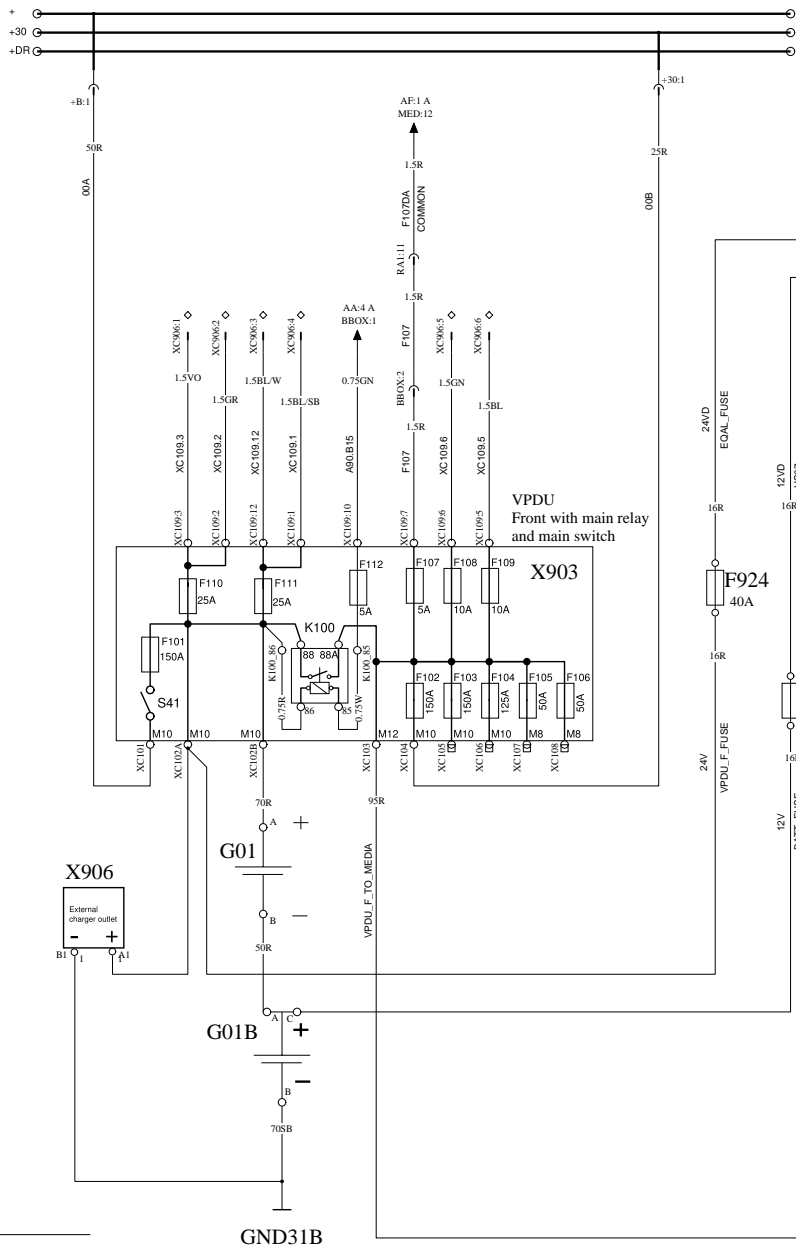

POWER SUPPLY

WIRING DIAGRAM AB

Volvo Bus Corporation

Document title
WIRING DIAGRAM AB
Document type
PRODUCT SCHEMATIC

Document No
TP 16782

Issue	Volume	Page
02	01(02)	03(31)