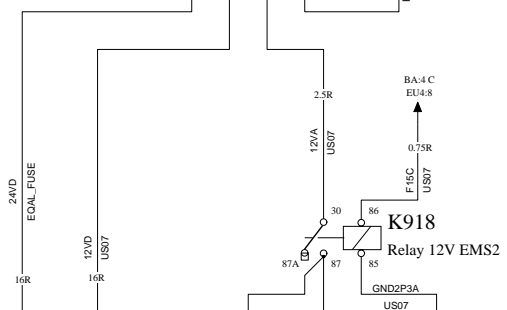

POWER SUPPLY

WIRING DIAGRAM AB

Volvo Bus Corporation

Document title
WIRING DIAGRAM AB
Document type
PRODUCT SCHEMATIC

Document No
TP 16782

Issue	Volume	Page
02	01(02)	03(31)