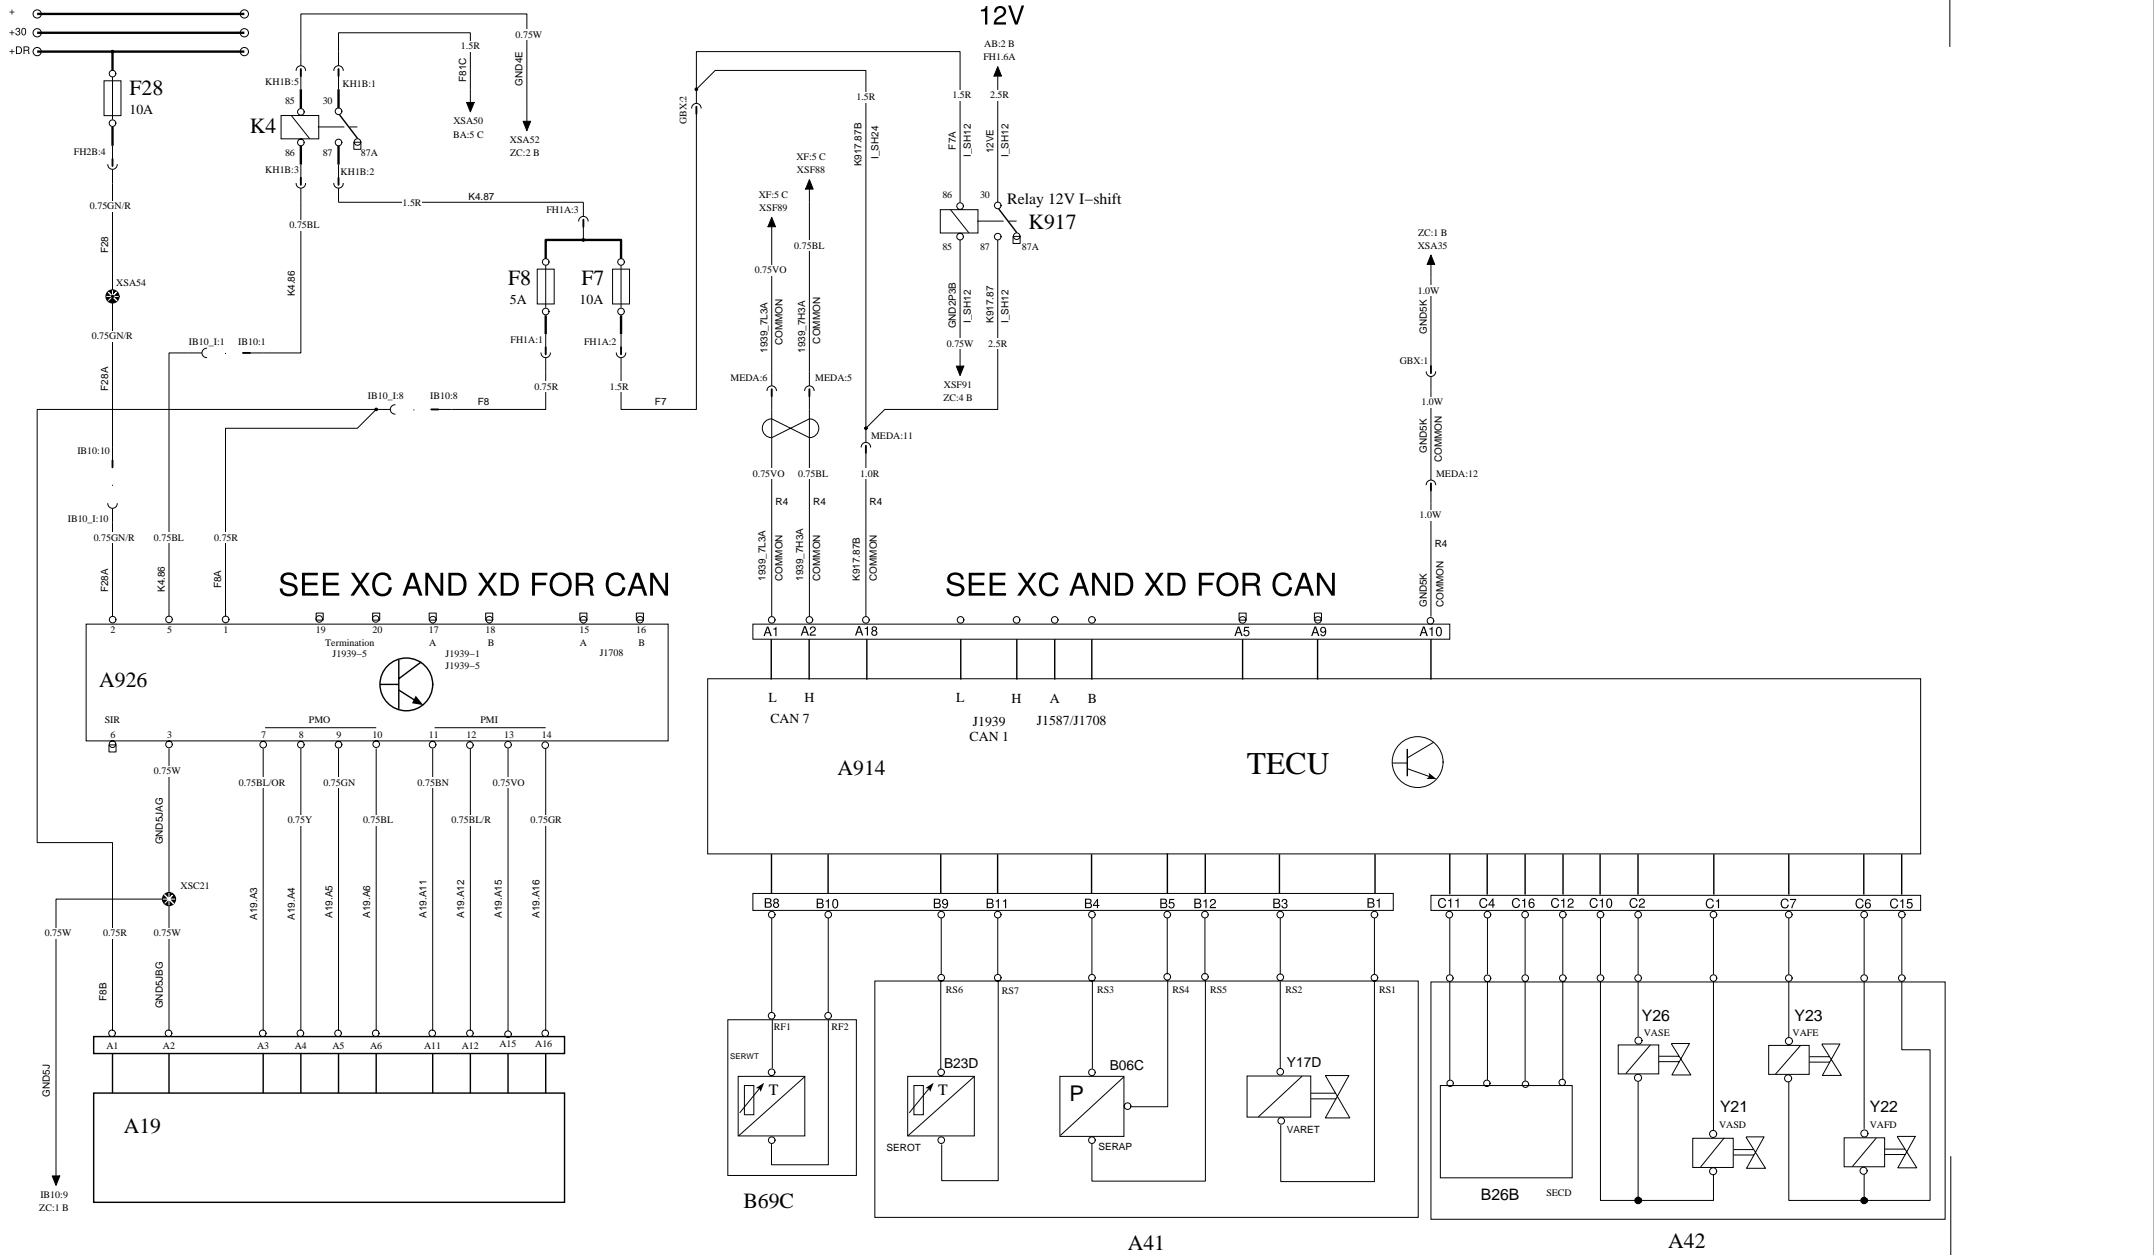

# WIRING DIAGRAM DN

SEE XC AND XD FOR CAN

SEE XC AND XD FOR CAN

Volvo Bus Corporation

Document title WIRING DIAGRAM DN
Document type PRODUCT SCHEMATIC

Document No TP 16782
-------------------------

Issue 02	Volume 01(02)	Page 12(31)
-------------	------------------	----------------