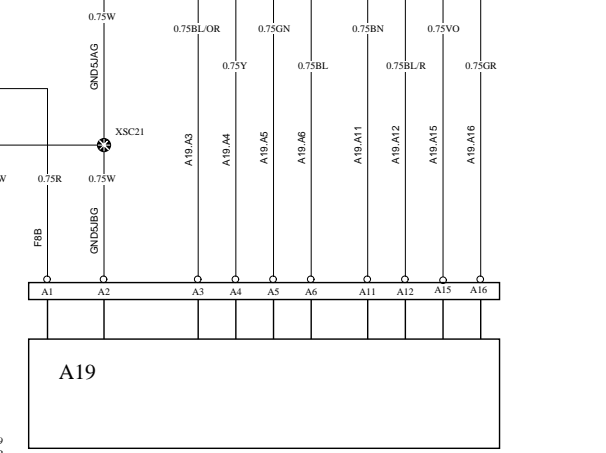

# I-SHIFT

# WIRING DIAGRAM DN

SEE XC AND XD FOR CAN

SEE XC AND XD FOR CAN

Volvo Bus Corporation

Document title WIRING DIAGRAM DN
Document type PRODUCT SCHEMATIC

Document No TP 16782
-------------------------

Issue 02	Volume 01(02)	Page 12(31)
-------------	------------------	----------------