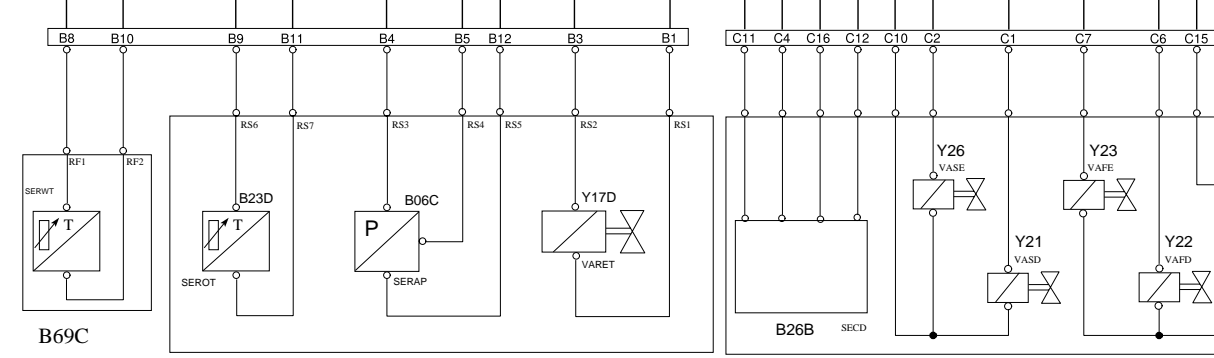

# I-SHIFT

# WIRING DIAGRAM DN

SEE XC AND XD FOR CAN

SEE XC AND XD FOR CAN

Volvo Bus Corporation

Document title WIRING DIAGRAM DN
Document type PRODUCT SCHEMATIC

Document No TP 16782
-------------------------

Issue 02	Volume 01(02)	Page 12(31)
-------------	------------------	----------------