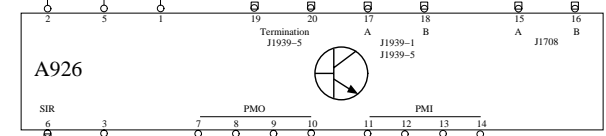

# WIRING DIAGRAM DN

SEE XC AND XD FOR CAN

SEE XC AND XD FOR CAN

Volvo Bus Corporation

Document title WIRING DIAGRAM DN
Document type PRODUCT SCHEMATIC

Document No TP 16782
-------------------------

Issue 02	Volume 01(02)	Page 12(31)
-------------	------------------	----------------